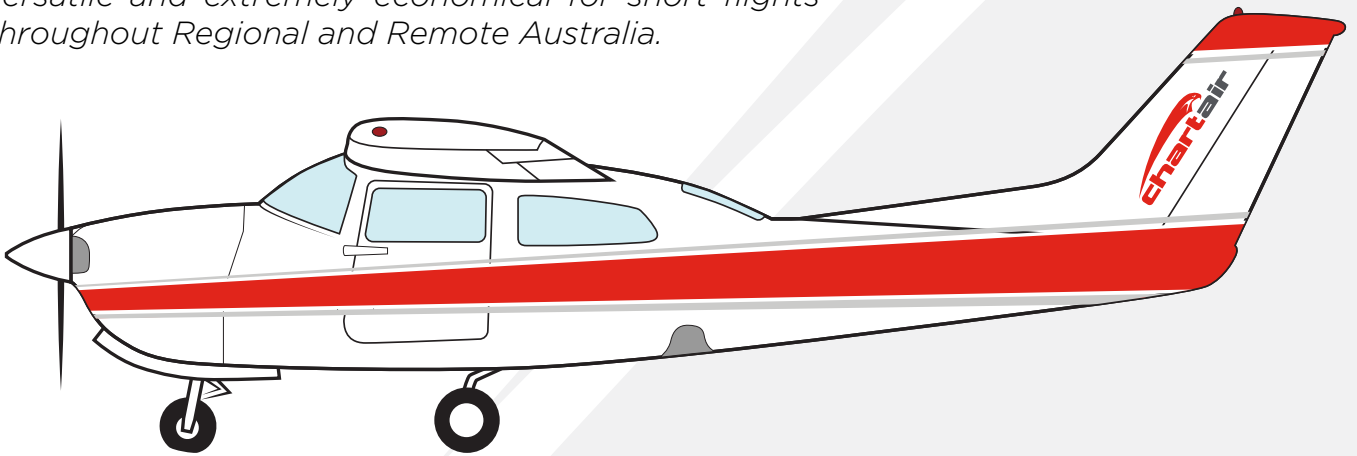

# CESSNA 210

*The industry standard in light aircraft charter, and work-horses of our fleet - our thirteen Cessna 210's are fast, versatile and extremely economical for short flights throughout Regional and Remote Australia.*

**FLEET:** TWELVE AIRCRAFT  
**ENGINE:** SINGLE ENGINE PISTON  
**PASSENGERS:** 5 ADULTS  
**SPEED:** 150 KTS / 280 KM/H  
**RANGE:** 650 NM / 1200 KM\*  
**RUNWAY:** 800M\* (UNSEALED)  
**PAYLOAD:** UP TO 400 KG