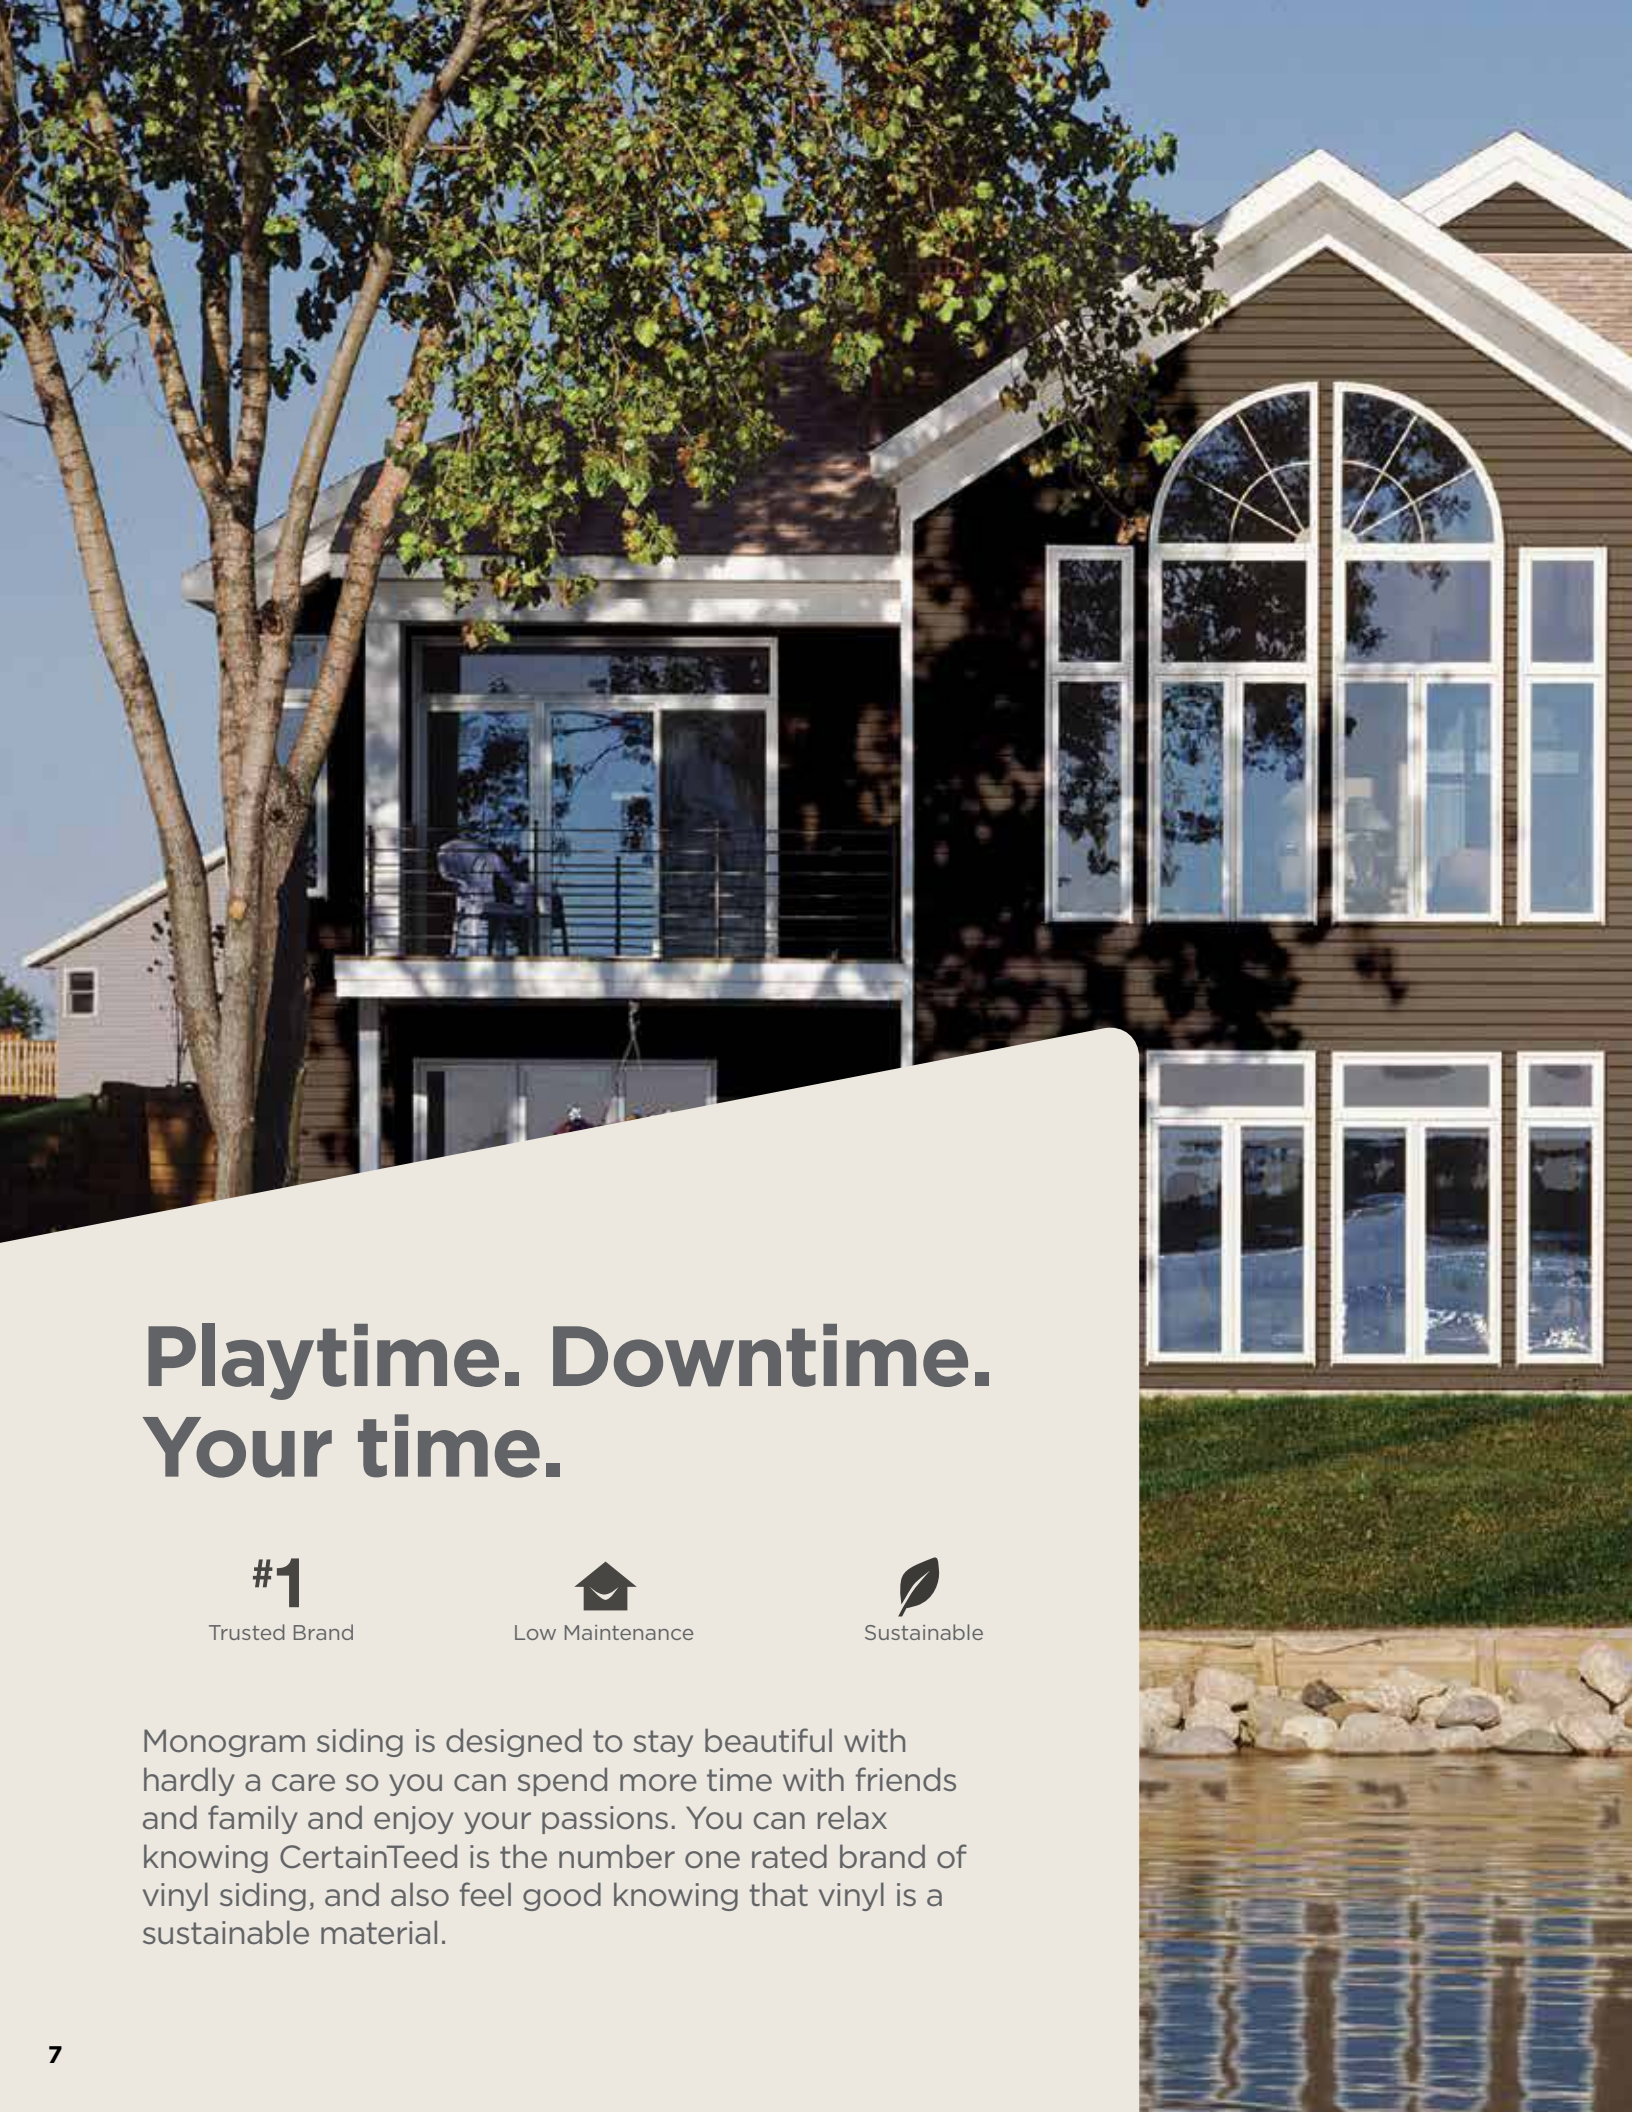

Playtime. Downtime. Your time.

#1

Trusted Brand

Low Maintenance

Sustainable

Monogram siding is designed to stay beautiful with hardly a care so you can spend more time with friends and family and enjoy your passions. You can relax knowing CertainTeed is the number one rated brand of vinyl siding, and also feel good knowing that vinyl is a sustainable material.