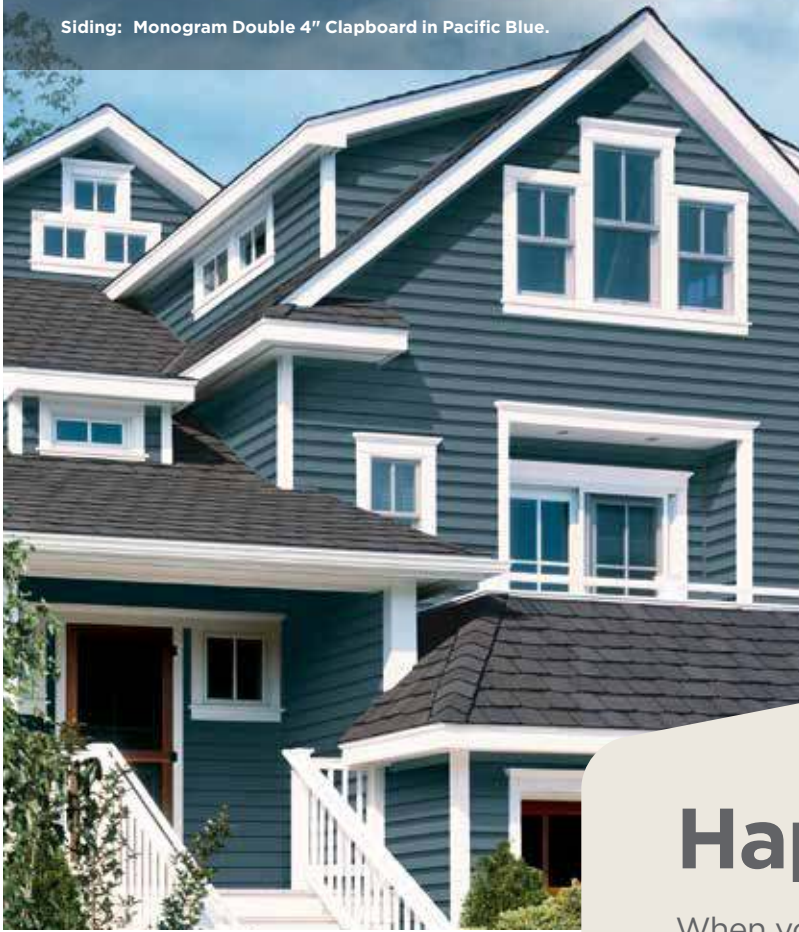

17 Siding: Monogram Double 4" Clapboard in Charcoal Gray.

Siding: Monogram Double 4" Clapboard in Pacific Blue.