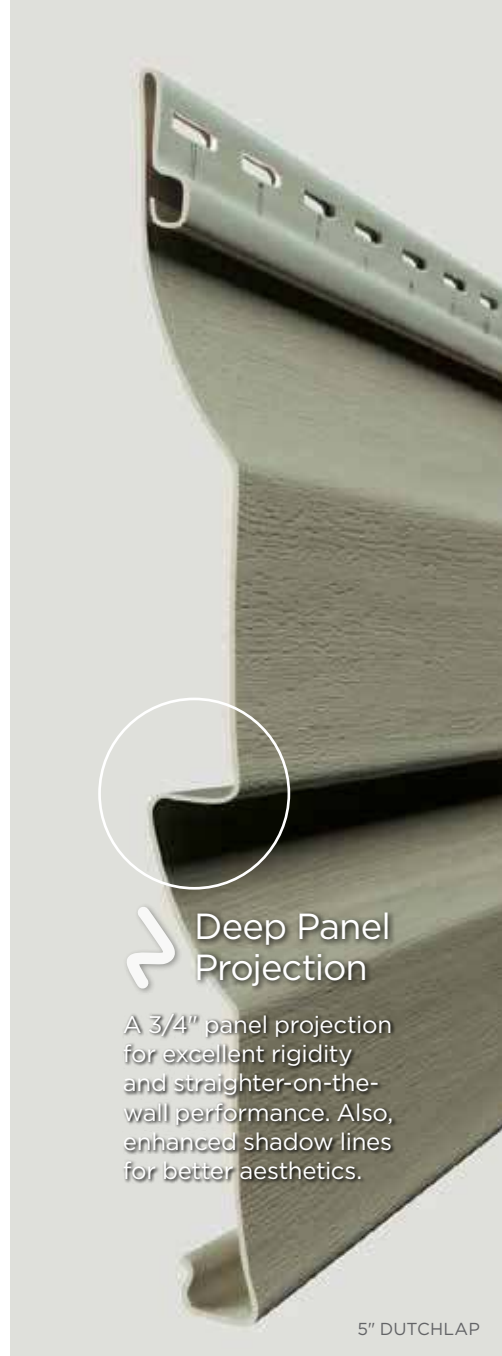

4" CLAPBOARD

Heavy-duty Thickness

True .046" thickness for outstanding strength and durability.

5" CLAPBOARD

Deep Panel Projection

A 3/4" panel projection for excellent rigidity and straighter-on-the-wall performance. Also, enhanced shadow lines for better aesthetics.