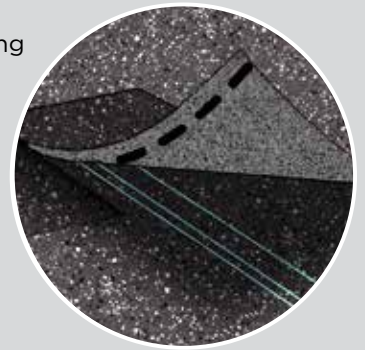

CertaSeal®

Uplift Protection

CertaSeal® is a fast-activating modified asphalt sealant with a 20-year record of proven performance. Designed to seal shingles together upon installation, it protects roofs from wind uplift and shingle blow-off so that homes stay safe and dry. It's also engineered to remain flexible after installation, unlike harder sealants that can dry out and crack over time.