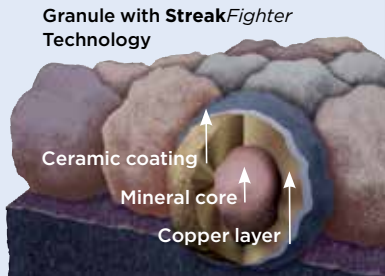

StreakFighter®

Algae Resistance

The ultimate in stain protection.

Those streaks you see on other roofs in your neighborhood? That's algae, and it's a common eyesore on roofing throughout North America. CertainTeed's **StreakFighter** technology uses the power of science to repel algae before it can take hold and spread.

StreakFighter's granular blend includes naturally algae-resistant copper, helping your roof maintain its curb appeal and look beautiful for years to come.

Diagram for illustrative purposes only.

NailTrak®

Fast, Accurate, Visible

The new and improved **NailTrak** nailing line, a feature on CertainTeed designer shingles.

Now **NailTrak** is brighter than ever before, with high-visibility lines that stand out whether it's daybreak or dusk.

NailTrak removes the guesswork with three separately defined lines, creating a large area to guide your nailing and a smaller area for extreme steep-slope applications.

QuadraBond®

Advanced Layering

CertainTeed's specially formulated adhesive adheres shingle layers at four points, more than any other manufacturer. This superior bond provides greater protection against shingle delamination to maximize performance over the life of the shingle in any climate.