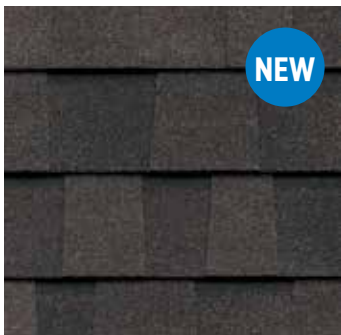

Max Def Espresso