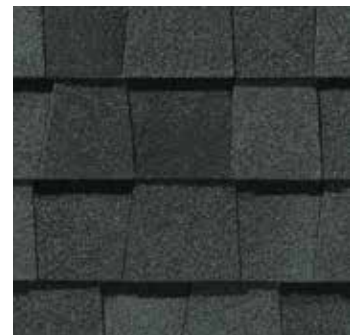

LANDMARK® PRO COLOR PALETTE

Max Def Cobblestone Gray

Max Def Georgetown Gray

Max Def Colonial Slate

Max Def Weathered Wood

Max Def Driftwood

Max Def Prairie Wood

Max Def Pewter