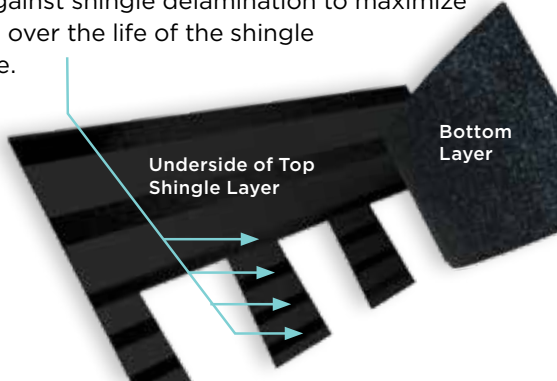

Fast, Accurate, Visible

The new and improved **NailTrak** nailing line, a feature on CertainTeed designer shingles.

Now **NailTrak** is brighter than ever before, with high-visibility lines that stand out whether it's daybreak or dusk.

NailTrak removes the guesswork with three separately defined lines, creating a large area to guide your nailing and a smaller area for extreme steep-slope applications.

QuadraBond®

Advanced Layering

CertainTeed's specially formulated adhesive adheres shingle layers at four points, more than any other manufacturer. This superior bond provides greater protection against shingle delamination to maximize performance over the life of the shingle in any climate.