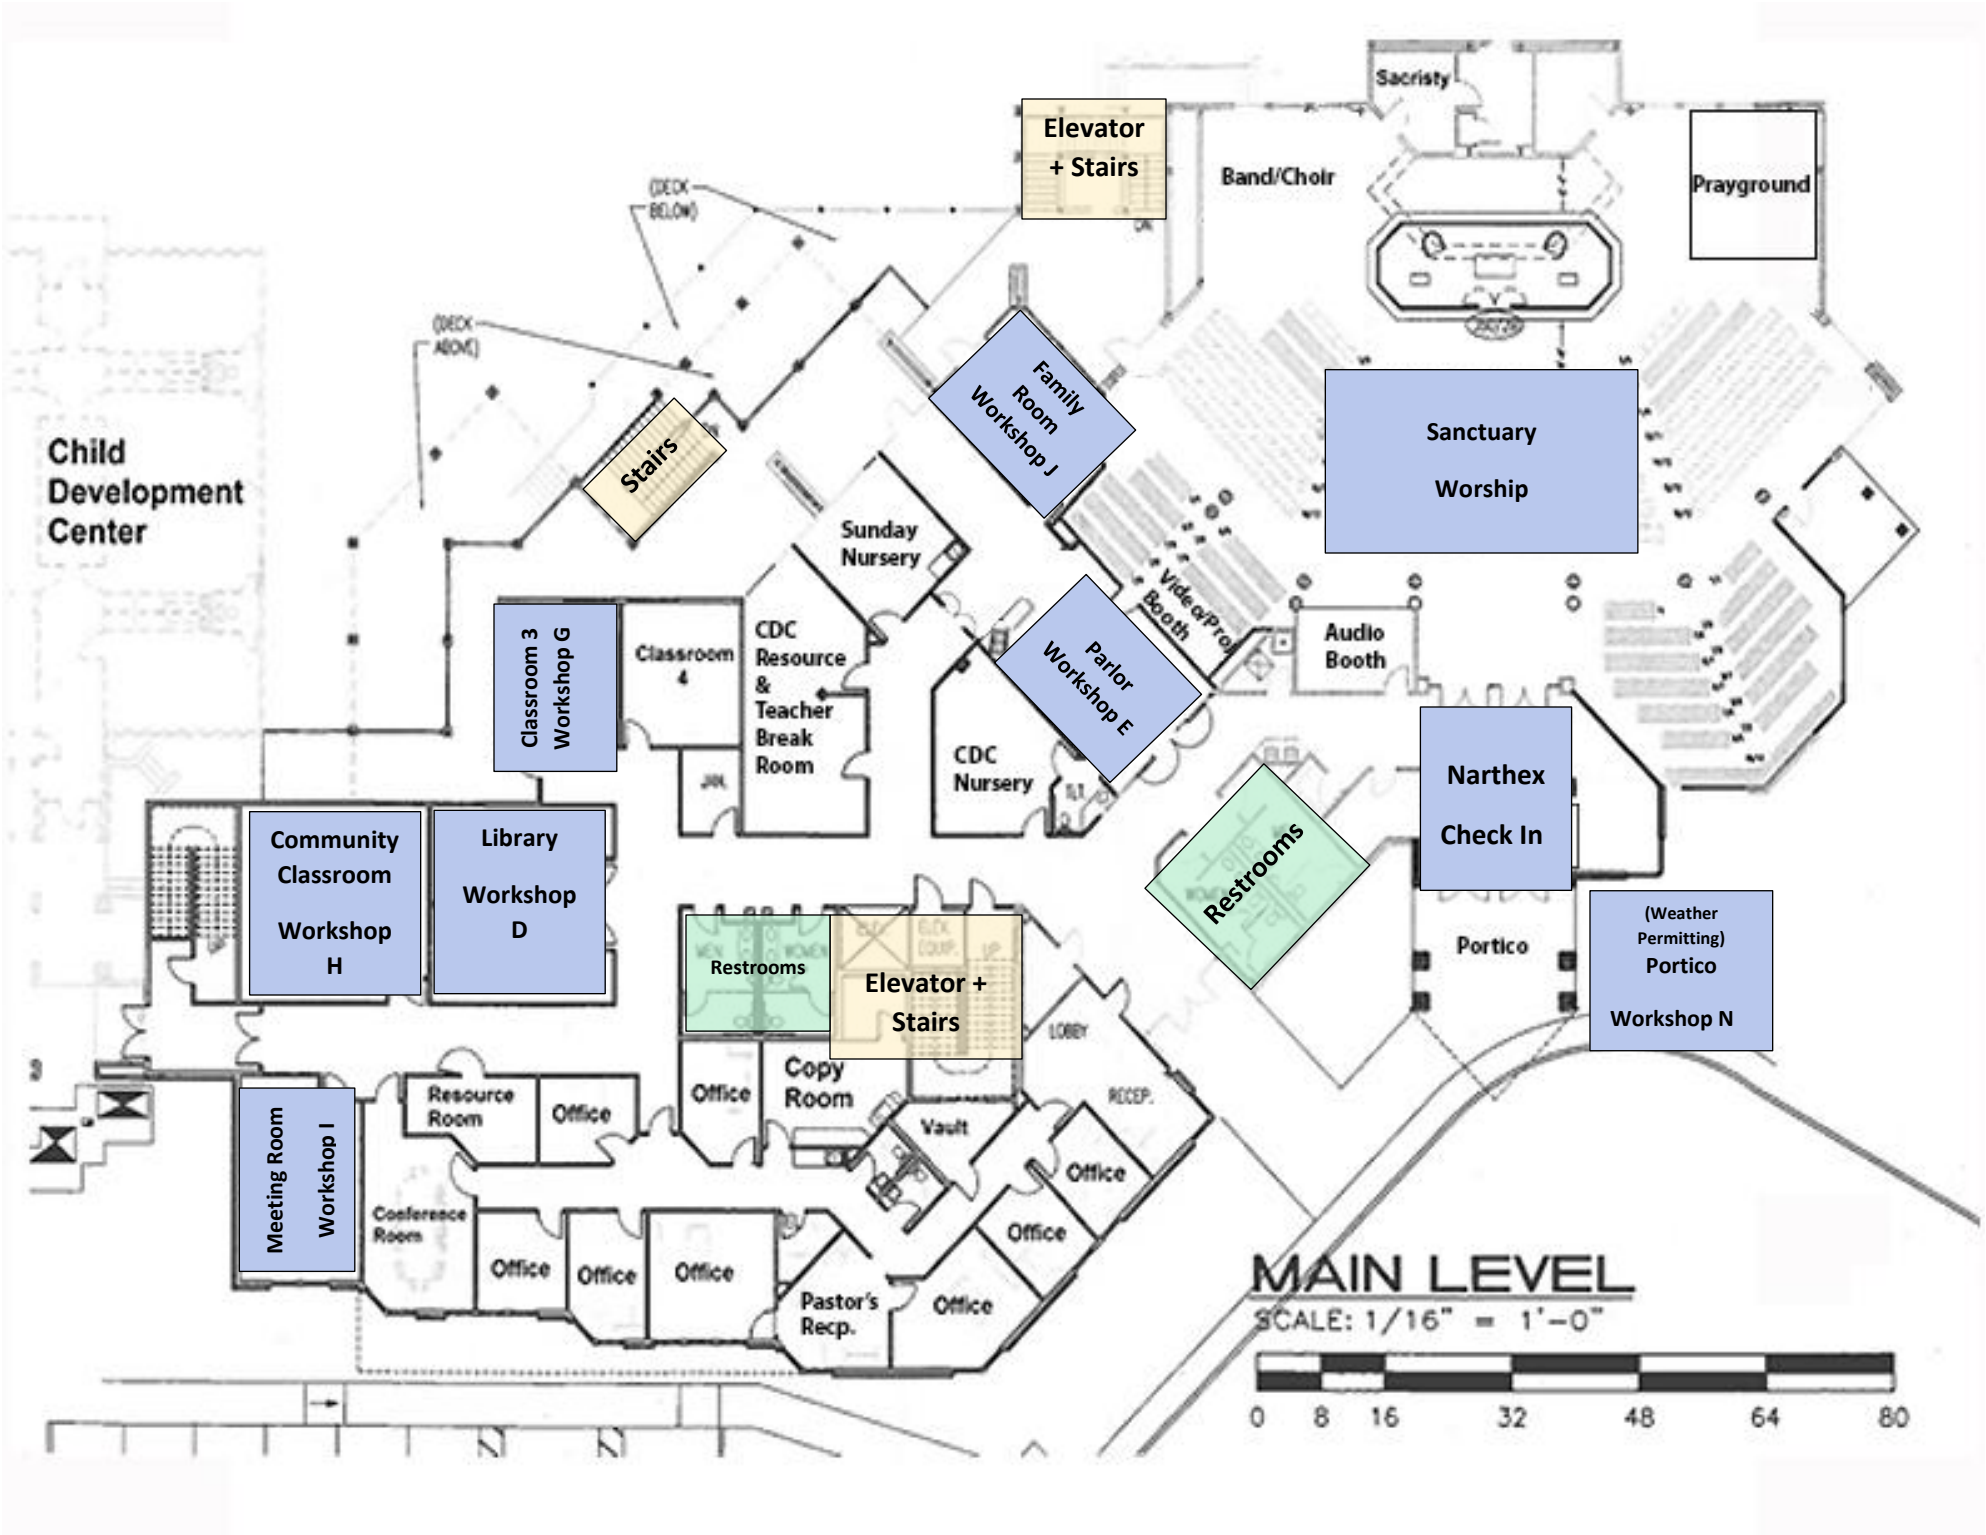

Child Development Center

Upper Room Displayers

Assembly Plenary & Workshop K/L

Restrooms

Elevator + Stairs

Linen Closet

STOR-2

MECH

KIT-DN

**UPPER LEVEL**

SCALE: 1/16" = 1'-0"

# LOWER LEVEL

## Outdoor Workshops

Parking Lot: Workshop A

(Weather Permitting) Triumphant Trails: Workshop B

**MAIN LEVEL**

SCALE: 1/16" = 1'-0"