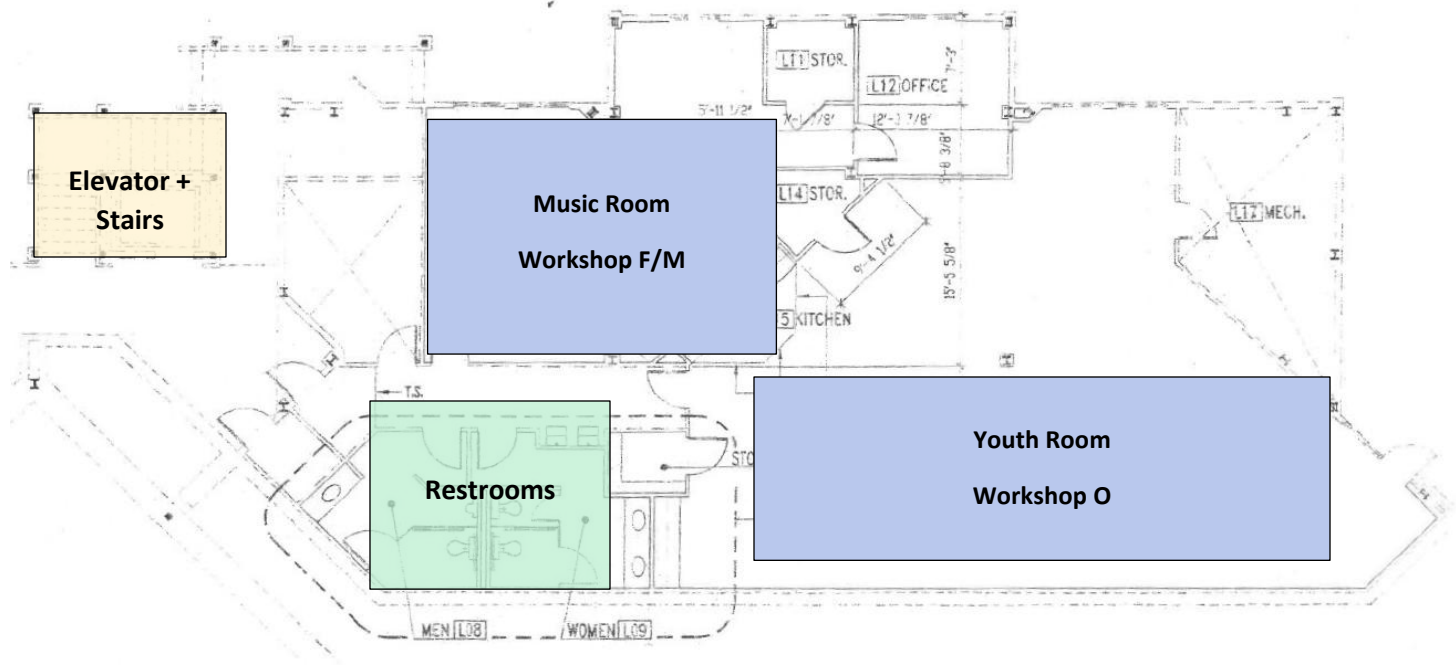

Child Development Center

Upper Room Displayers

Assembly Plenary & Workshop K/L

Restrooms

Elevator + Stairs

Linen Closet

STOR-2

MECH

KIT-DN

**UPPER LEVEL**

SCALE: 1/16" = 1'-0"

# LOWER LEVEL

## Outdoor Workshops

Parking Lot: Workshop A

(Weather Permitting) Triumphant Trails: Workshop B

**MAIN LEVEL**

SCALE: 1/16" = 1'-0"