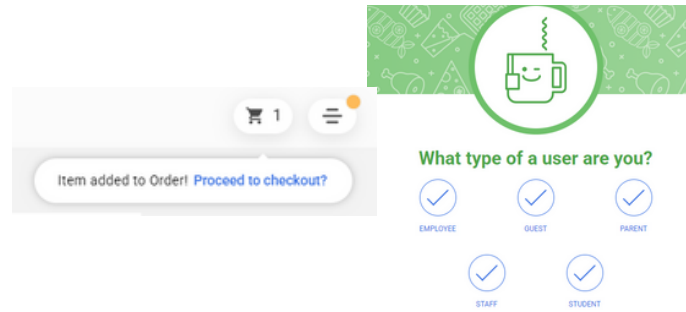

4. REVIEW YOUR CART

Click the cart symbol to "proceed to checkout."