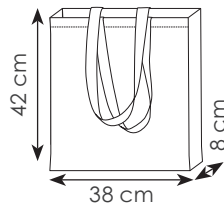

PG424 Gusset

shopper in cotone canvas

38x42x8 cm ca 180 g/mq
10/100 SE TR

PG202 Assuan

shopper in cotone

38x42x8 cm ca 220 g/mq
10/100 DI SE TR