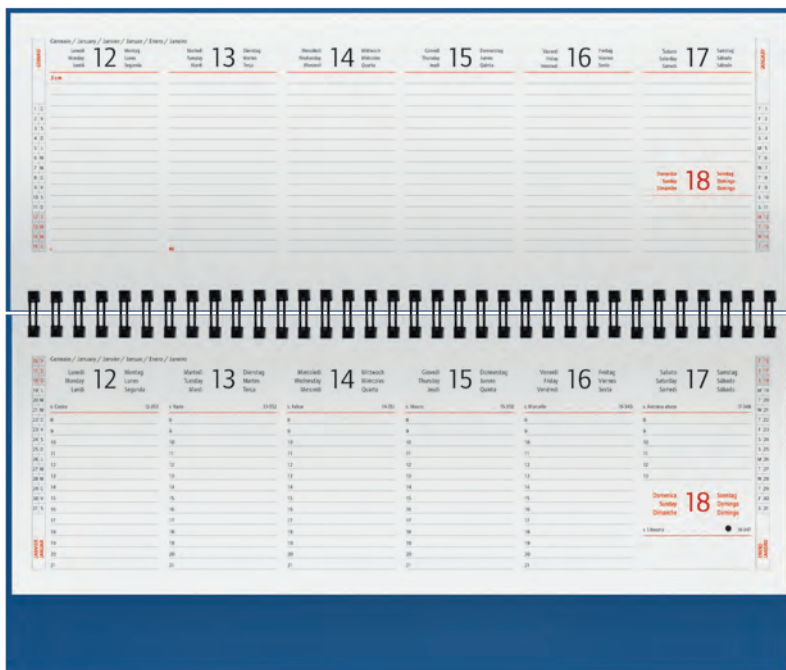

f.to: 30x14 cm ca
settimanale