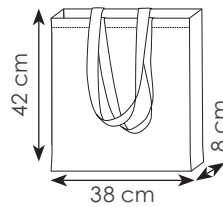

PG194 Shelley

borsa shopping in cotone, rifiniture cucite
manici lunghi colorati, soffietto

38x42x8 cm ca 220 g/mq
10/100 DI SE TR