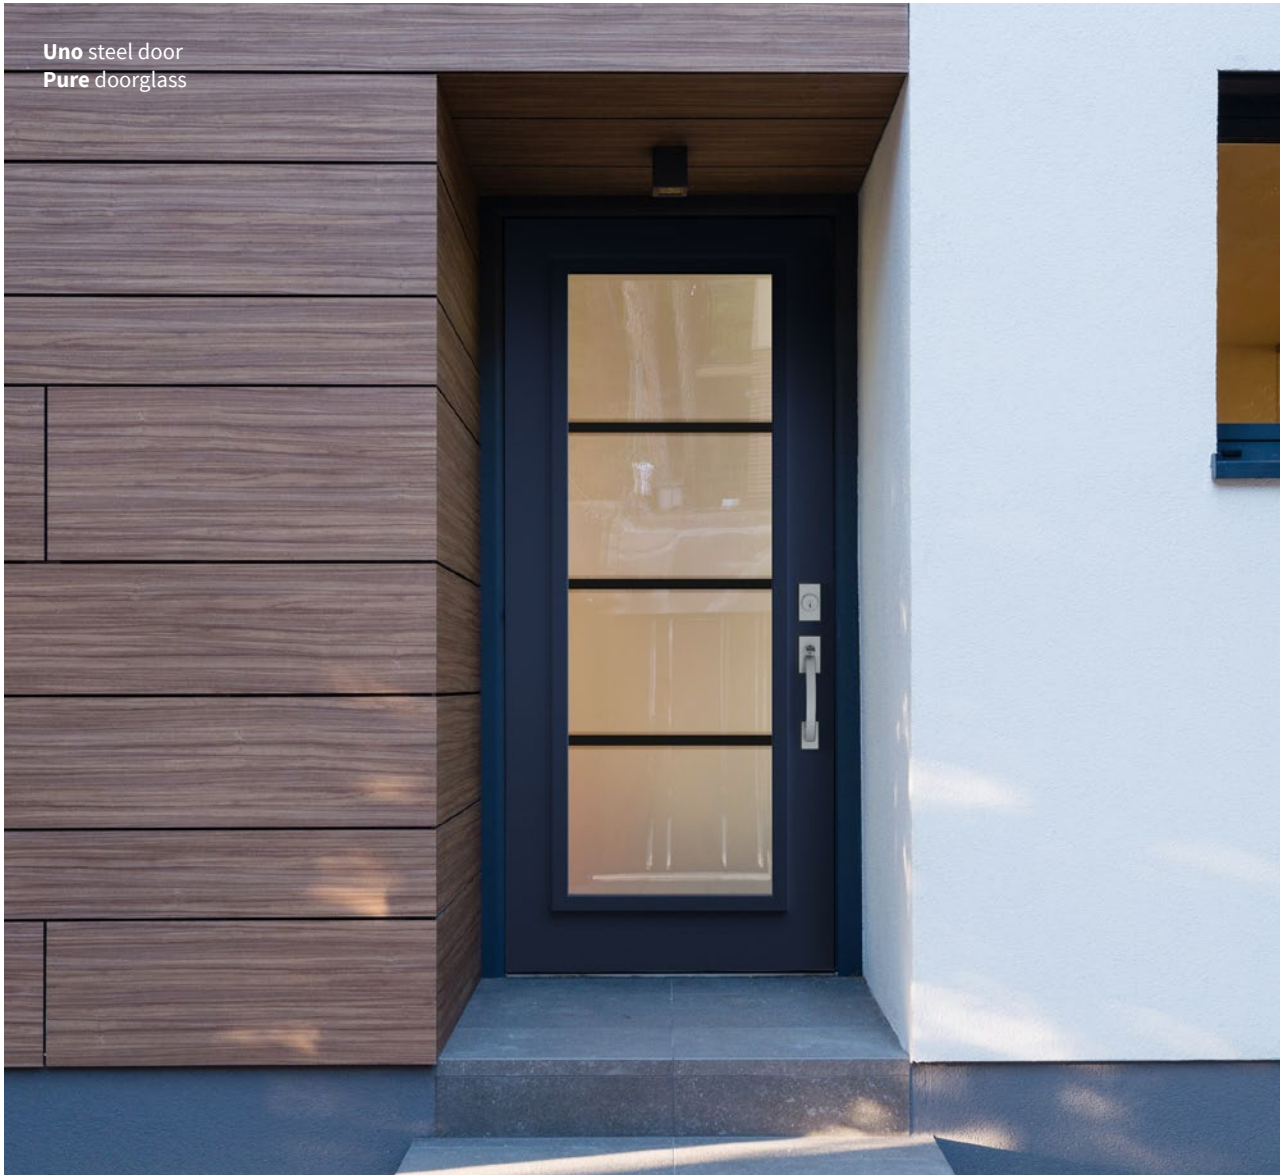

22"×64" / 13 7/8"×79"

22"×48" / 8"×48"

22"×12"

3/5 SEMI-PRIVATE

 Suggested sizes — Other sizes available

 Sidelites & transoms — Sandblasted finish glass

Uno steel door
Pure doorglass

Pure