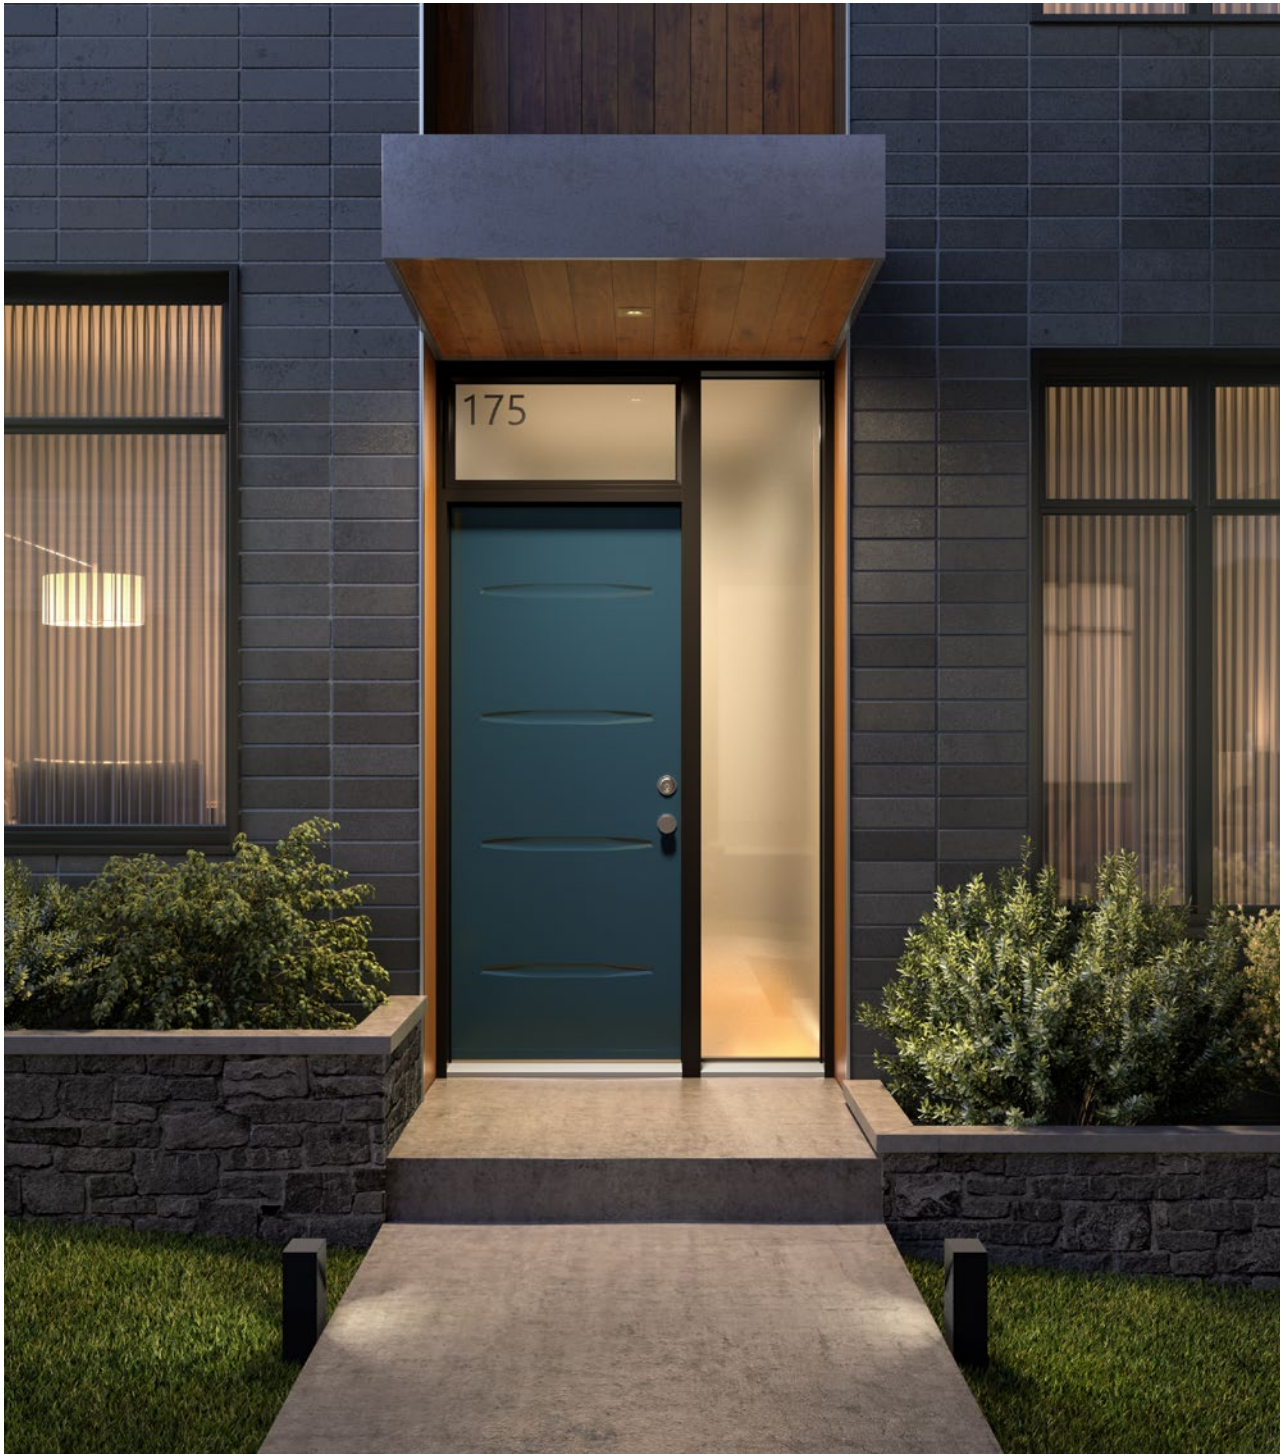

Tao steel door **NEW**
Sandblasted finish glass
sidelite & transom

Tao means harmony with nature. This door's horizontal lines feature gentle organic curves that add movement to the otherwise smooth surface of the steel. The result is a sophisticated door that is both bold and minimalist — two of the core tenets of contemporary style.