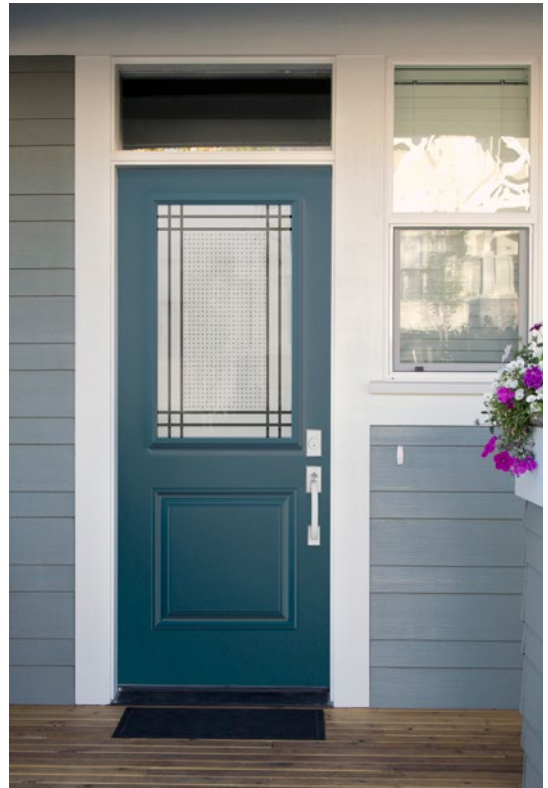

Transit

22"×64" / 7"×64"

22"×48" / 8"×48"

22"×36" / 8"×36"

3/5 SEMI-PRIVATE

-  Suggested sizes — Other sizes available
-  Sidelites & transoms — Sandblasted finish glass

Orleans steel door
Evangeline II stained glass