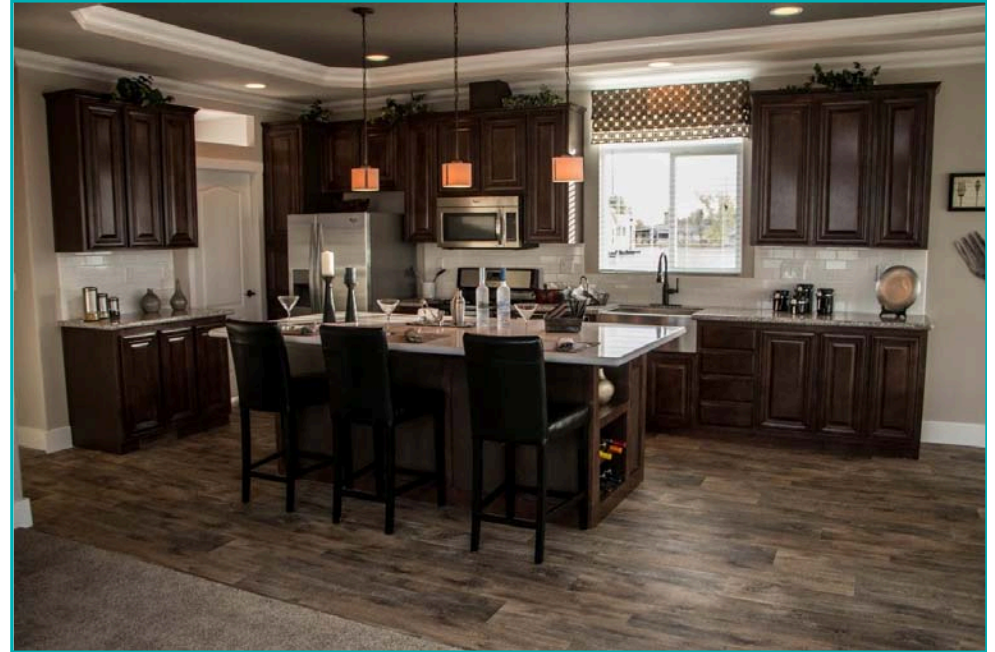

Cabinet Color Options

MDF Mtn Delight Cabinet
Standard in Creekside
Manor

Beech Alder Cabinets
Standard in Meadowview Estates

Cabinet Color Options

White Glazed Cabinets

Grey Cabinets

Cabinet Color Options

New Lance Cabinets