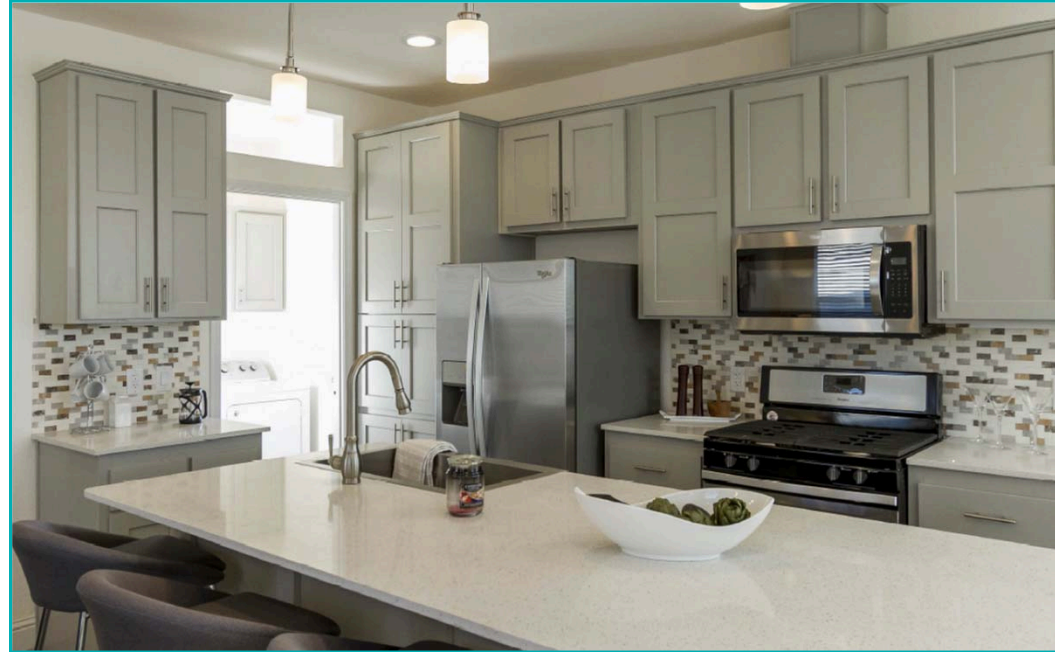

Cabinet Color Options

MDF Mtn Delight Cabinet
Standard in Creekside
Manor

Beech Alder Cabinets
Standard in Meadowview Estates

Cabinet Color Options

White Glazed Cabinets

Grey Cabinets

Cabinet Color Options

New Lance Cabinets