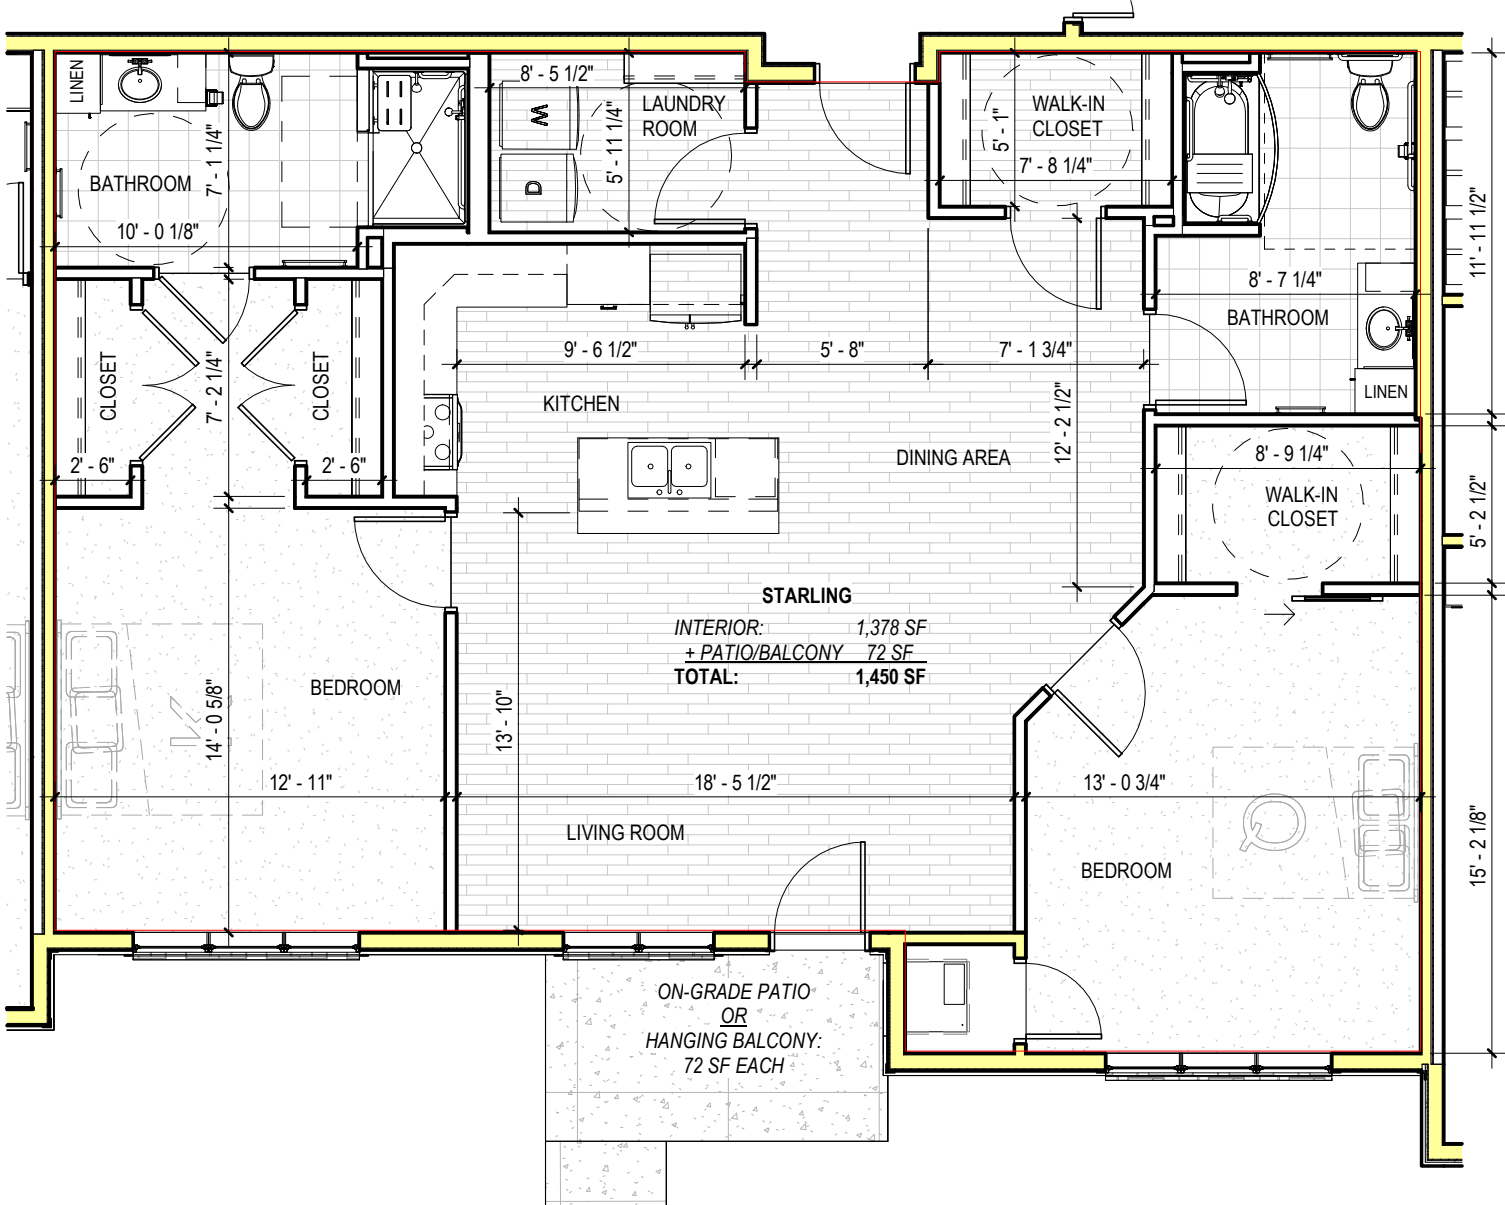

WARBLER

TWO BEDROOM, TWO BATH
1,378 SQ. FT.

*Actual dimensions may vary.
Plans are subject to change without notice.*

STARLING

TWO BEDROOM, TWO BATH
1,378 SQ. FT.

*Actual dimensions may vary.
Plans are subject to change without notice.*

CARDINAL

TWO BEDROOM, TWO BATH
1,328 SQ. FT.

Actual dimensions may vary.
Plans are subject to change without notice.

GOLDFINCH

TWO BEDROOM, TWO BATH
1,191 SQ. FT.

*Actual dimensions may vary.
Plans are subject to change without notice.*

BLUEBIRD
 INTERIOR: 1,168 SF
 + PATIO/BALCONY 72 SF
 TOTAL: 1,240 SF

**BLUEBIRD
TYPE 1**

TWO BEDROOM, TWO BATH
1,168 SQ. FT.

*Actual dimensions may vary.
Plans are subject to change without notice.*

BLUEBIRD
TYPE 2

TWO BEDROOM, TWO BATH
1,169 SQ. FT.

*Actual dimensions may vary.
Plans are subject to change without notice.*

CHICKADEE

ONE BEDROOM + DEN, ONE BATH
1,031 SQ. FT.

*Actual dimensions may vary.
Plans are subject to change without notice.*