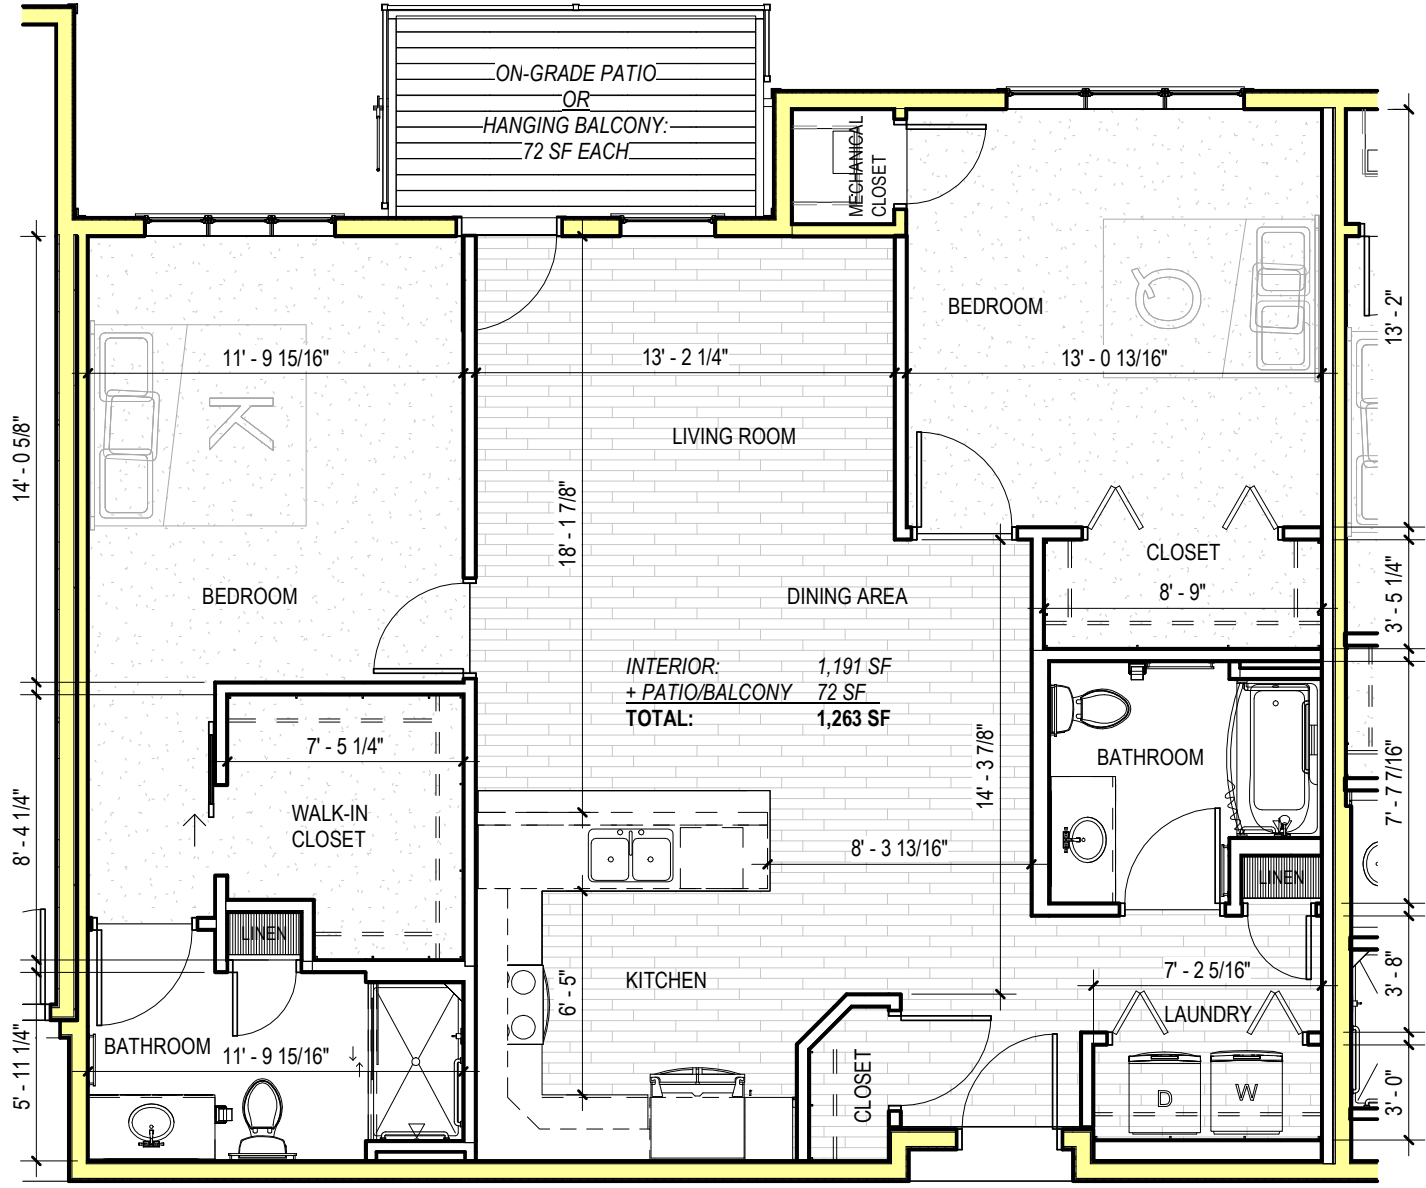

WARBLER

TWO BEDROOM, TWO BATH
1,378 SQ. FT.

*Actual dimensions may vary.
Plans are subject to change without notice.*

STARLING

TWO BEDROOM, TWO BATH
1,378 SQ. FT.

*Actual dimensions may vary.
Plans are subject to change without notice.*

CARDINAL

TWO BEDROOM, TWO BATH
1,328 SQ. FT.

Actual dimensions may vary.
Plans are subject to change without notice.

GOLDFINCH

TWO BEDROOM, TWO BATH
1,191 SQ. FT.

*Actual dimensions may vary.
Plans are subject to change without notice.*

BLUEBIRD
 INTERIOR: 1,168 SF
 + PATIO/BALCONY 72 SF
 TOTAL: 1,240 SF

**BLUEBIRD
TYPE 1**

TWO BEDROOM, TWO BATH
1,168 SQ. FT.

*Actual dimensions may vary.
Plans are subject to change without notice.*

BLUEBIRD
TYPE 2

TWO BEDROOM, TWO BATH
1,169 SQ. FT.

*Actual dimensions may vary.
Plans are subject to change without notice.*

CHICKADEE

ONE BEDROOM + DEN, ONE BATH
1,031 SQ. FT.

*Actual dimensions may vary.
Plans are subject to change without notice.*