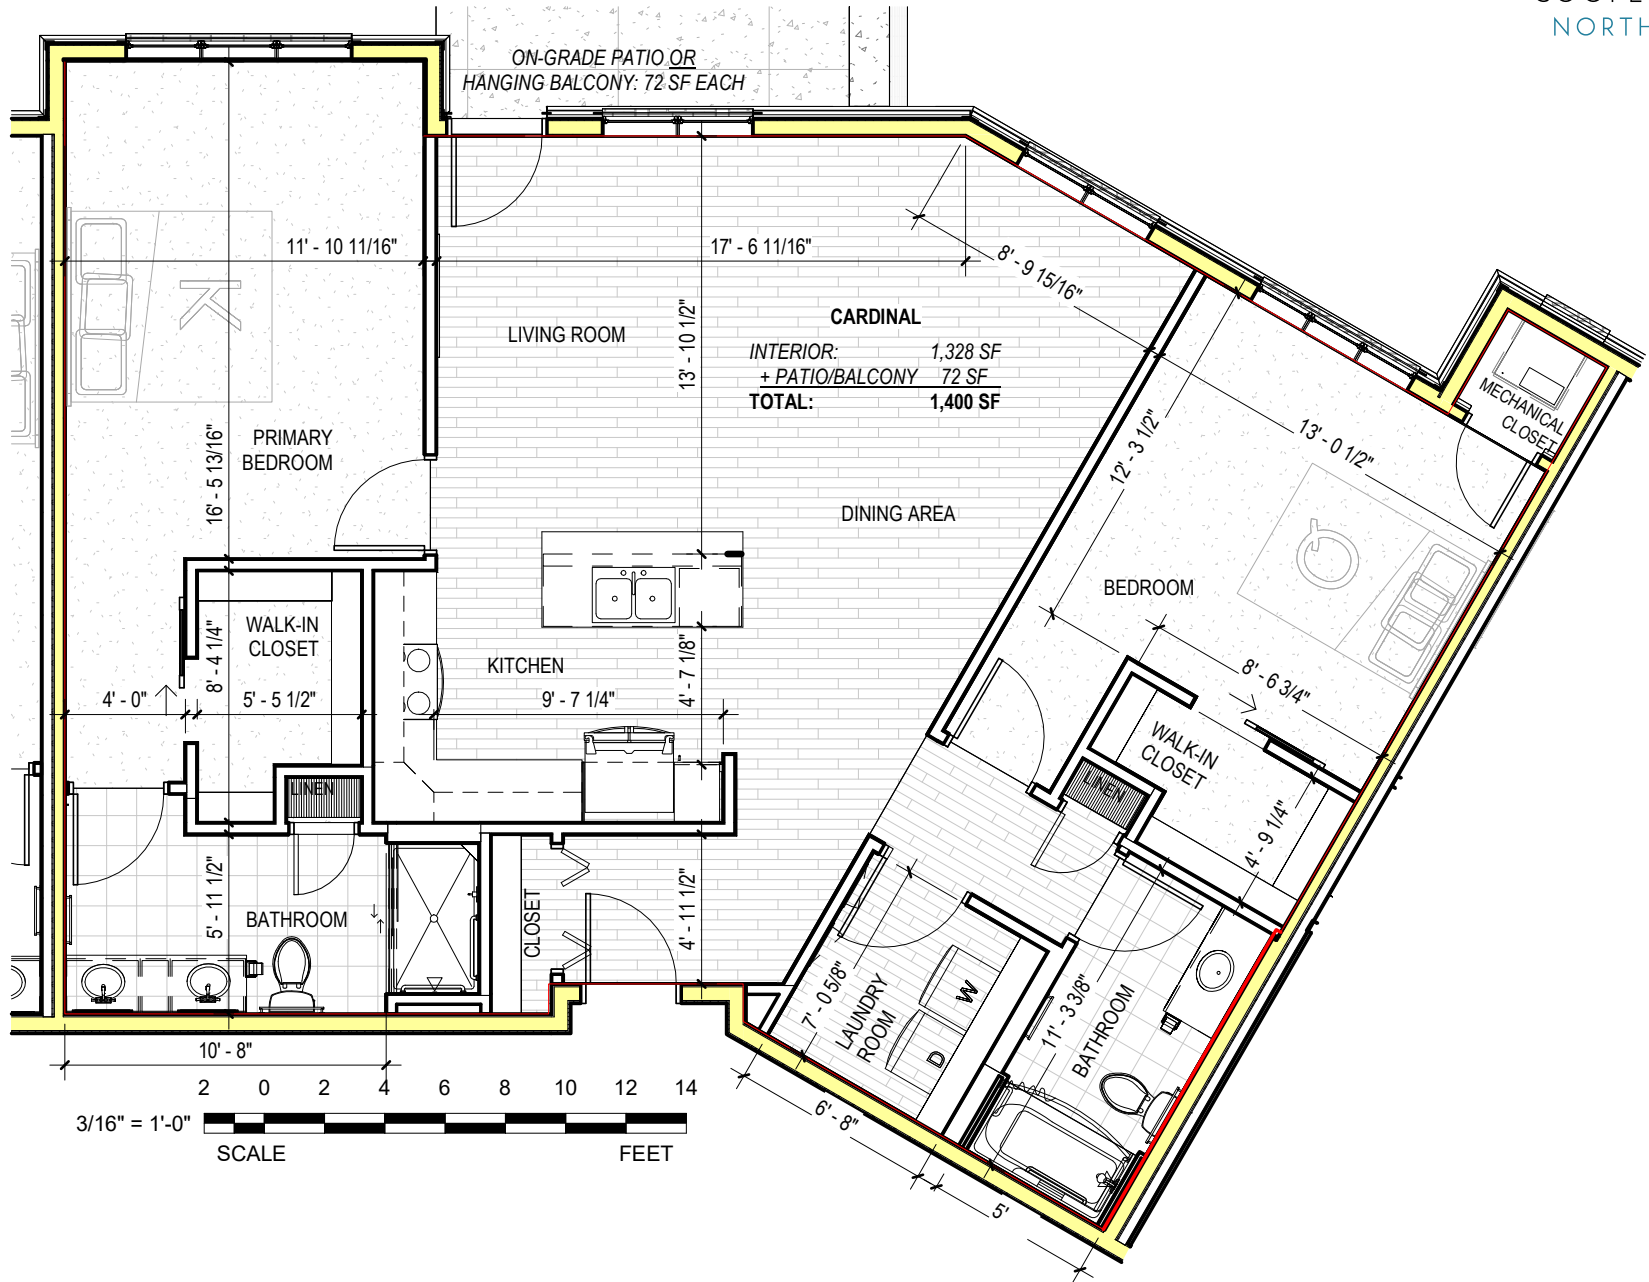

WARBLER

TWO BEDROOM, TWO BATH
1,378 SQ. FT.

*Actual dimensions may vary.
Plans are subject to change without notice.*

STARLING

TWO BEDROOM, TWO BATH
1,378 SQ. FT.

*Actual dimensions may vary.
Plans are subject to change without notice.*

CARDINAL

TWO BEDROOM, TWO BATH
1,328 SQ. FT.

Actual dimensions may vary.
Plans are subject to change without notice.

GOLDFINCH

TWO BEDROOM, TWO BATH
1,191 SQ. FT.

*Actual dimensions may vary.
Plans are subject to change without notice.*

BLUEBIRD
 INTERIOR: 1,168 SF
 + PATIO/BALCONY 72 SF
 TOTAL: 1,240 SF

**BLUEBIRD
TYPE 1**

TWO BEDROOM, TWO BATH
1,168 SQ. FT.

*Actual dimensions may vary.
Plans are subject to change without notice.*

BLUEBIRD
TYPE 2

TWO BEDROOM, TWO BATH
1,169 SQ. FT.

*Actual dimensions may vary.
Plans are subject to change without notice.*

CHICKADEE

ONE BEDROOM + DEN, ONE BATH
1,031 SQ. FT.

*Actual dimensions may vary.
Plans are subject to change without notice.*