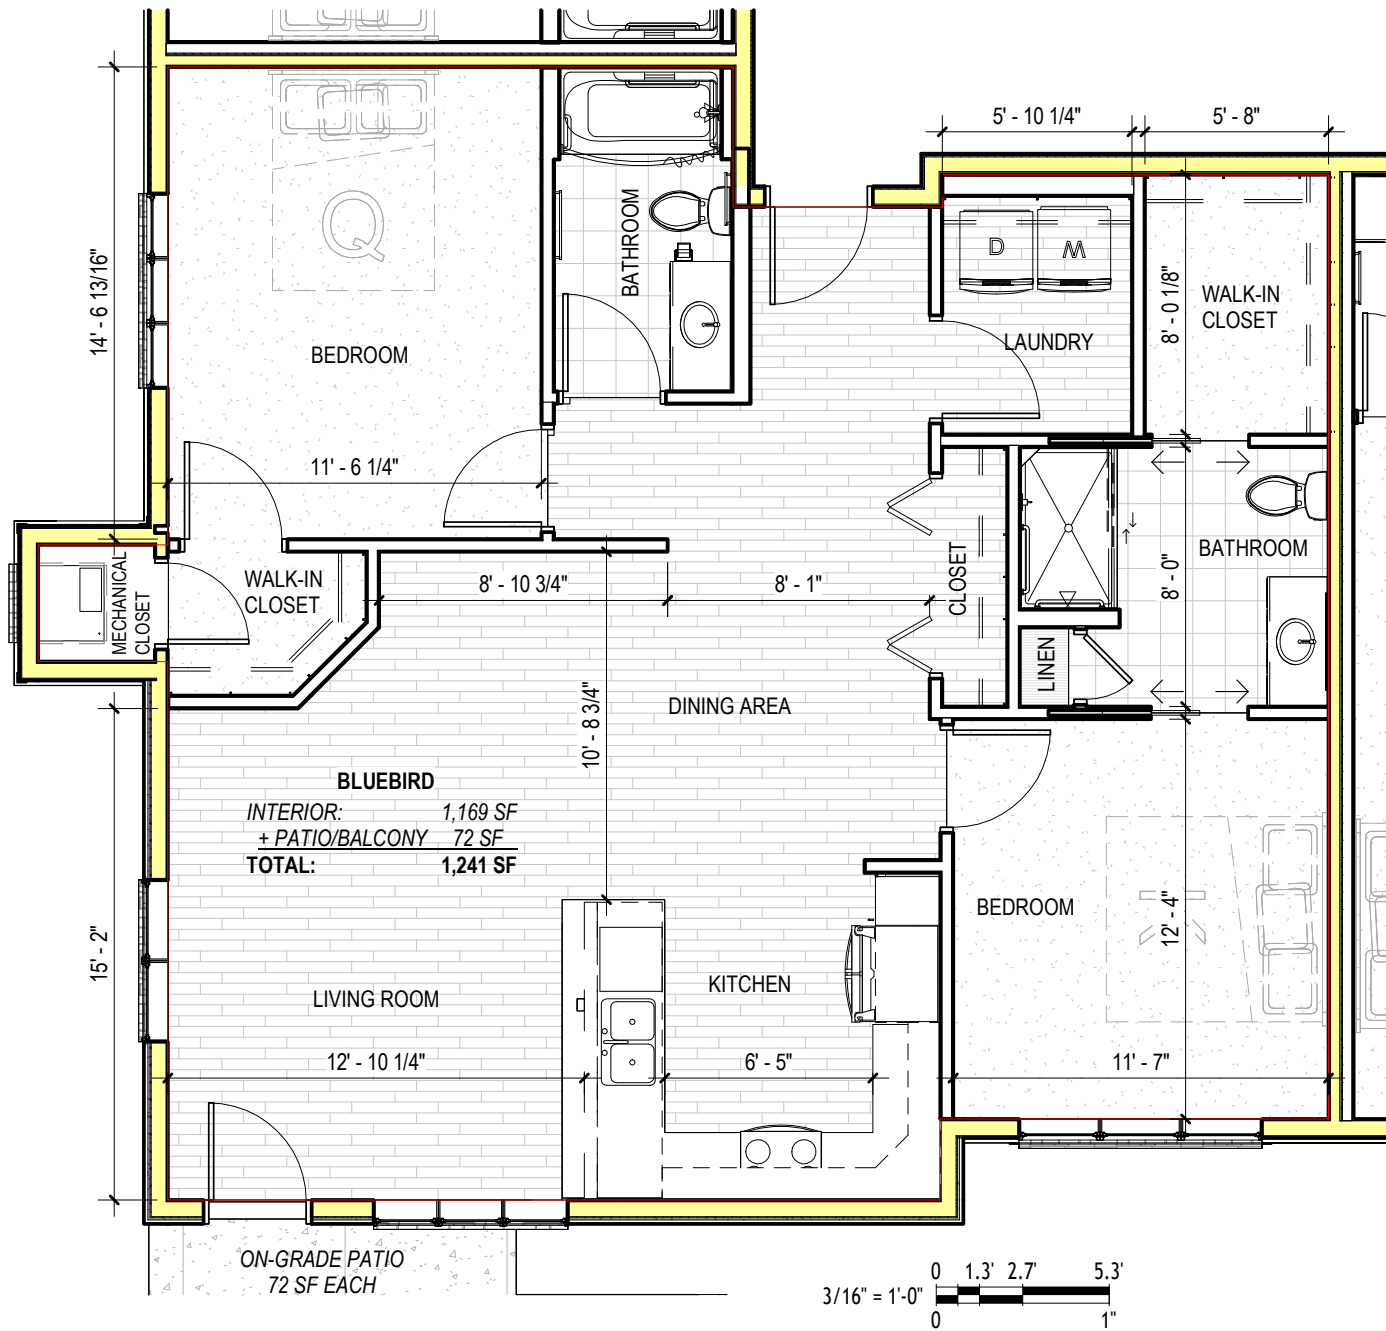

WARBLER

TWO BEDROOM, TWO BATH
1,378 SQ. FT.

*Actual dimensions may vary.
Plans are subject to change without notice.*

STARLING

TWO BEDROOM, TWO BATH
1,378 SQ. FT.

*Actual dimensions may vary.
Plans are subject to change without notice.*

CARDINAL

TWO BEDROOM, TWO BATH
1,328 SQ. FT.

Actual dimensions may vary.
Plans are subject to change without notice.

GOLDFINCH

TWO BEDROOM, TWO BATH
1,191 SQ. FT.

*Actual dimensions may vary.
Plans are subject to change without notice.*

BLUEBIRD
 INTERIOR: 1,168 SF
 + PATIO/BALCONY 72 SF
 TOTAL: 1,240 SF

**BLUEBIRD
TYPE 1**

TWO BEDROOM, TWO BATH
1,168 SQ. FT.

*Actual dimensions may vary.
Plans are subject to change without notice.*

BLUEBIRD
TYPE 2

TWO BEDROOM, TWO BATH
1,169 SQ. FT.

*Actual dimensions may vary.
Plans are subject to change without notice.*

CHICKADEE

ONE BEDROOM + DEN, ONE BATH
1,031 SQ. FT.

*Actual dimensions may vary.
Plans are subject to change without notice.*