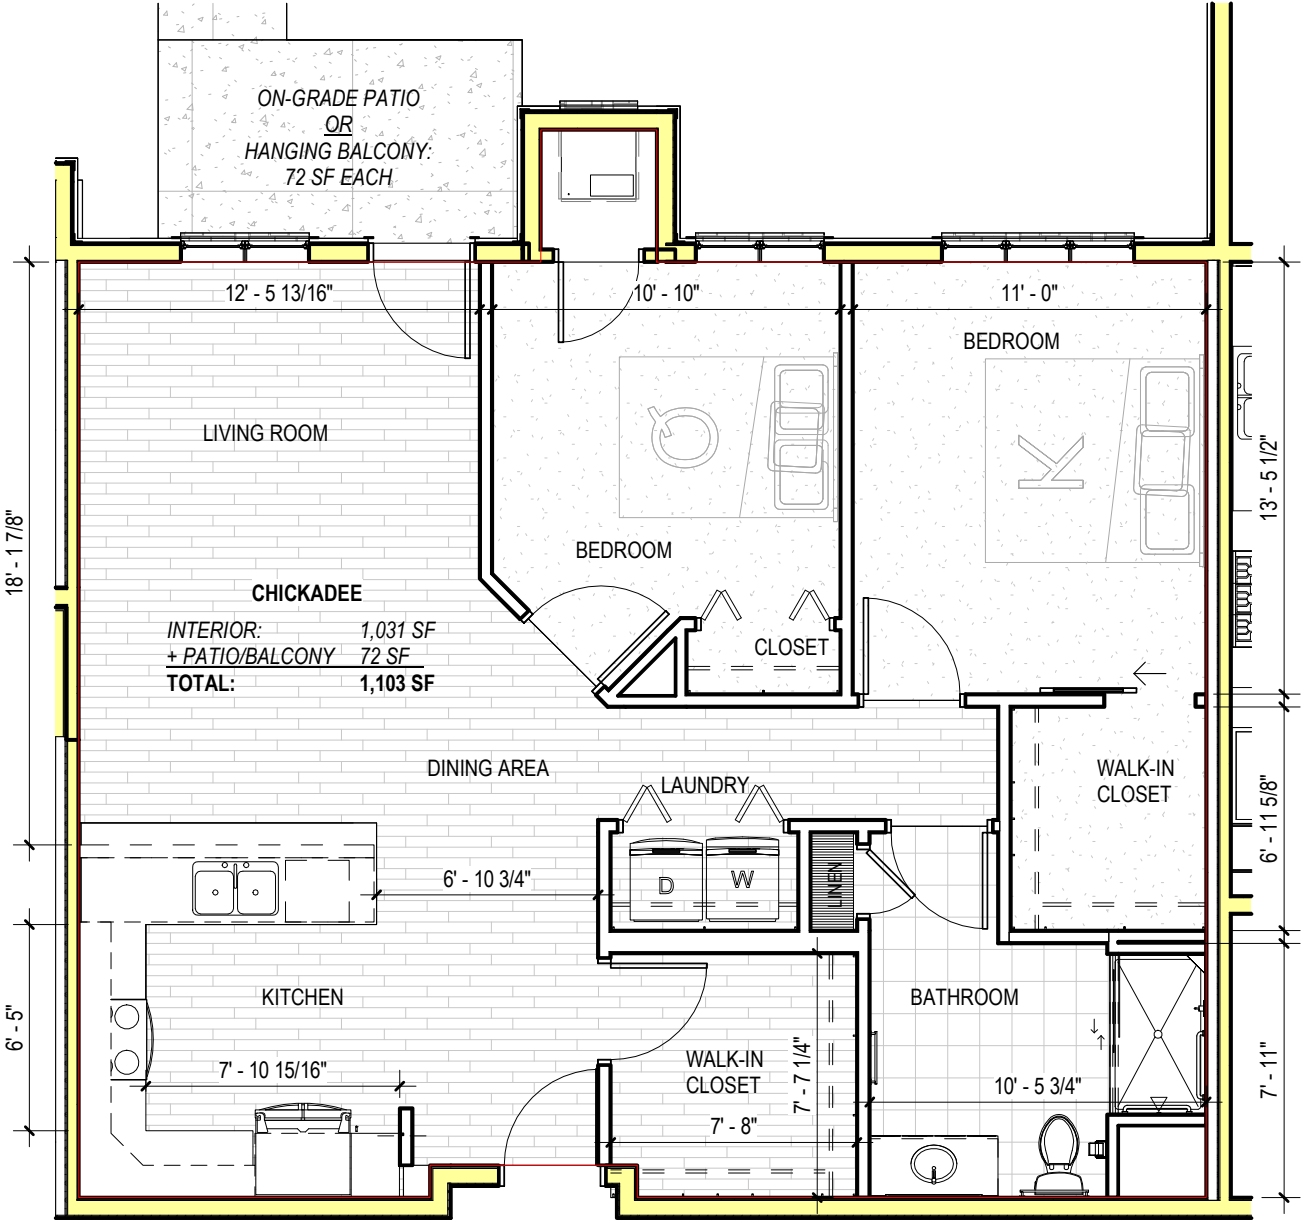

WARBLER

TWO BEDROOM, TWO BATH
1,378 SQ. FT.

*Actual dimensions may vary.
Plans are subject to change without notice.*

STARLING

TWO BEDROOM, TWO BATH
1,378 SQ. FT.

*Actual dimensions may vary.
Plans are subject to change without notice.*

CARDINAL

TWO BEDROOM, TWO BATH
1,328 SQ. FT.

Actual dimensions may vary.
Plans are subject to change without notice.

GOLDFINCH

TWO BEDROOM, TWO BATH
1,191 SQ. FT.

*Actual dimensions may vary.
Plans are subject to change without notice.*

BLUEBIRD
 INTERIOR: 1,168 SF
 + PATIO/BALCONY 72 SF
 TOTAL: 1,240 SF

**BLUEBIRD
TYPE 1**

TWO BEDROOM, TWO BATH
1,168 SQ. FT.

*Actual dimensions may vary.
Plans are subject to change without notice.*

BLUEBIRD
TYPE 2

TWO BEDROOM, TWO BATH
1,169 SQ. FT.

*Actual dimensions may vary.
Plans are subject to change without notice.*

CHICKADEE

ONE BEDROOM + DEN, ONE BATH
1,031 SQ. FT.

*Actual dimensions may vary.
Plans are subject to change without notice.*