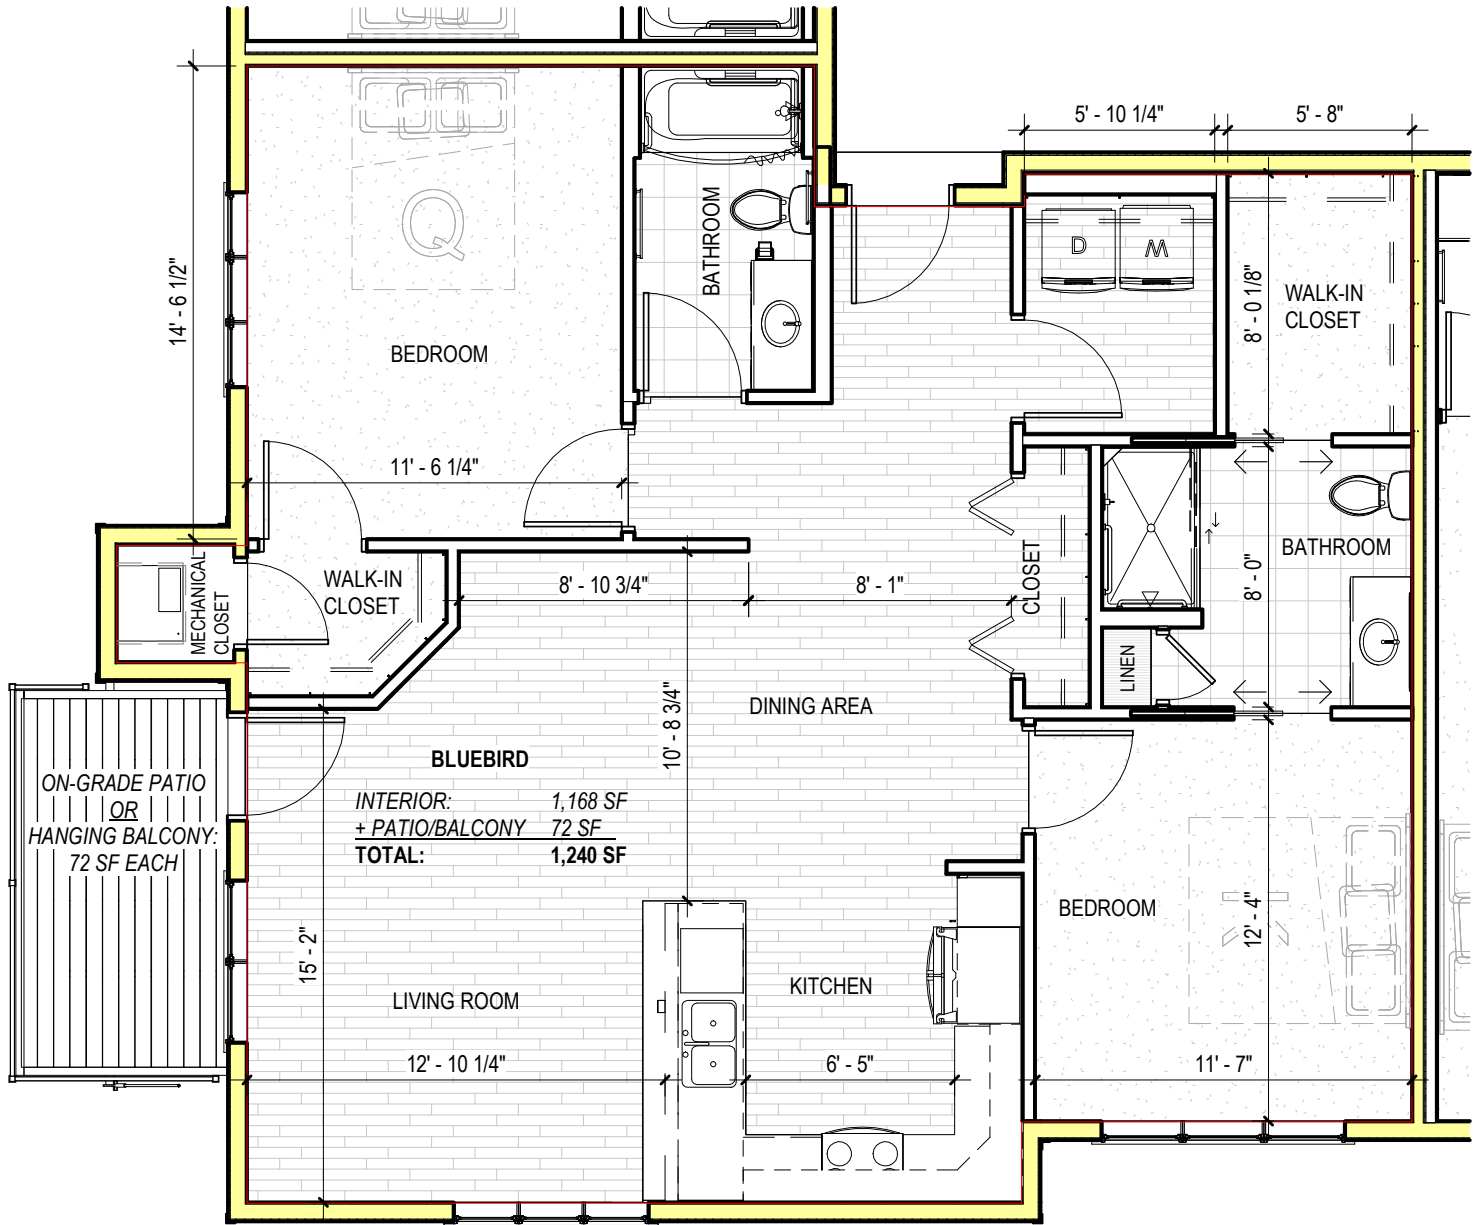

WARBLER

TWO BEDROOM, TWO BATH
1,378 SQ. FT.

*Actual dimensions may vary.
Plans are subject to change without notice.*

STARLING

TWO BEDROOM, TWO BATH
1,378 SQ. FT.

*Actual dimensions may vary.
Plans are subject to change without notice.*

CARDINAL

TWO BEDROOM, TWO BATH
1,328 SQ. FT.

Actual dimensions may vary.
Plans are subject to change without notice.

GOLDFINCH

TWO BEDROOM, TWO BATH
1,191 SQ. FT.

*Actual dimensions may vary.
Plans are subject to change without notice.*

BLUEBIRD
 INTERIOR: 1,168 SF
 + PATIO/BALCONY 72 SF
 TOTAL: 1,240 SF

**BLUEBIRD
TYPE 1**

TWO BEDROOM, TWO BATH
1,168 SQ. FT.

*Actual dimensions may vary.
Plans are subject to change without notice.*

BLUEBIRD
TYPE 2

TWO BEDROOM, TWO BATH
1,169 SQ. FT.

*Actual dimensions may vary.
Plans are subject to change without notice.*

CHICKADEE

ONE BEDROOM + DEN, ONE BATH
1,031 SQ. FT.

*Actual dimensions may vary.
Plans are subject to change without notice.*