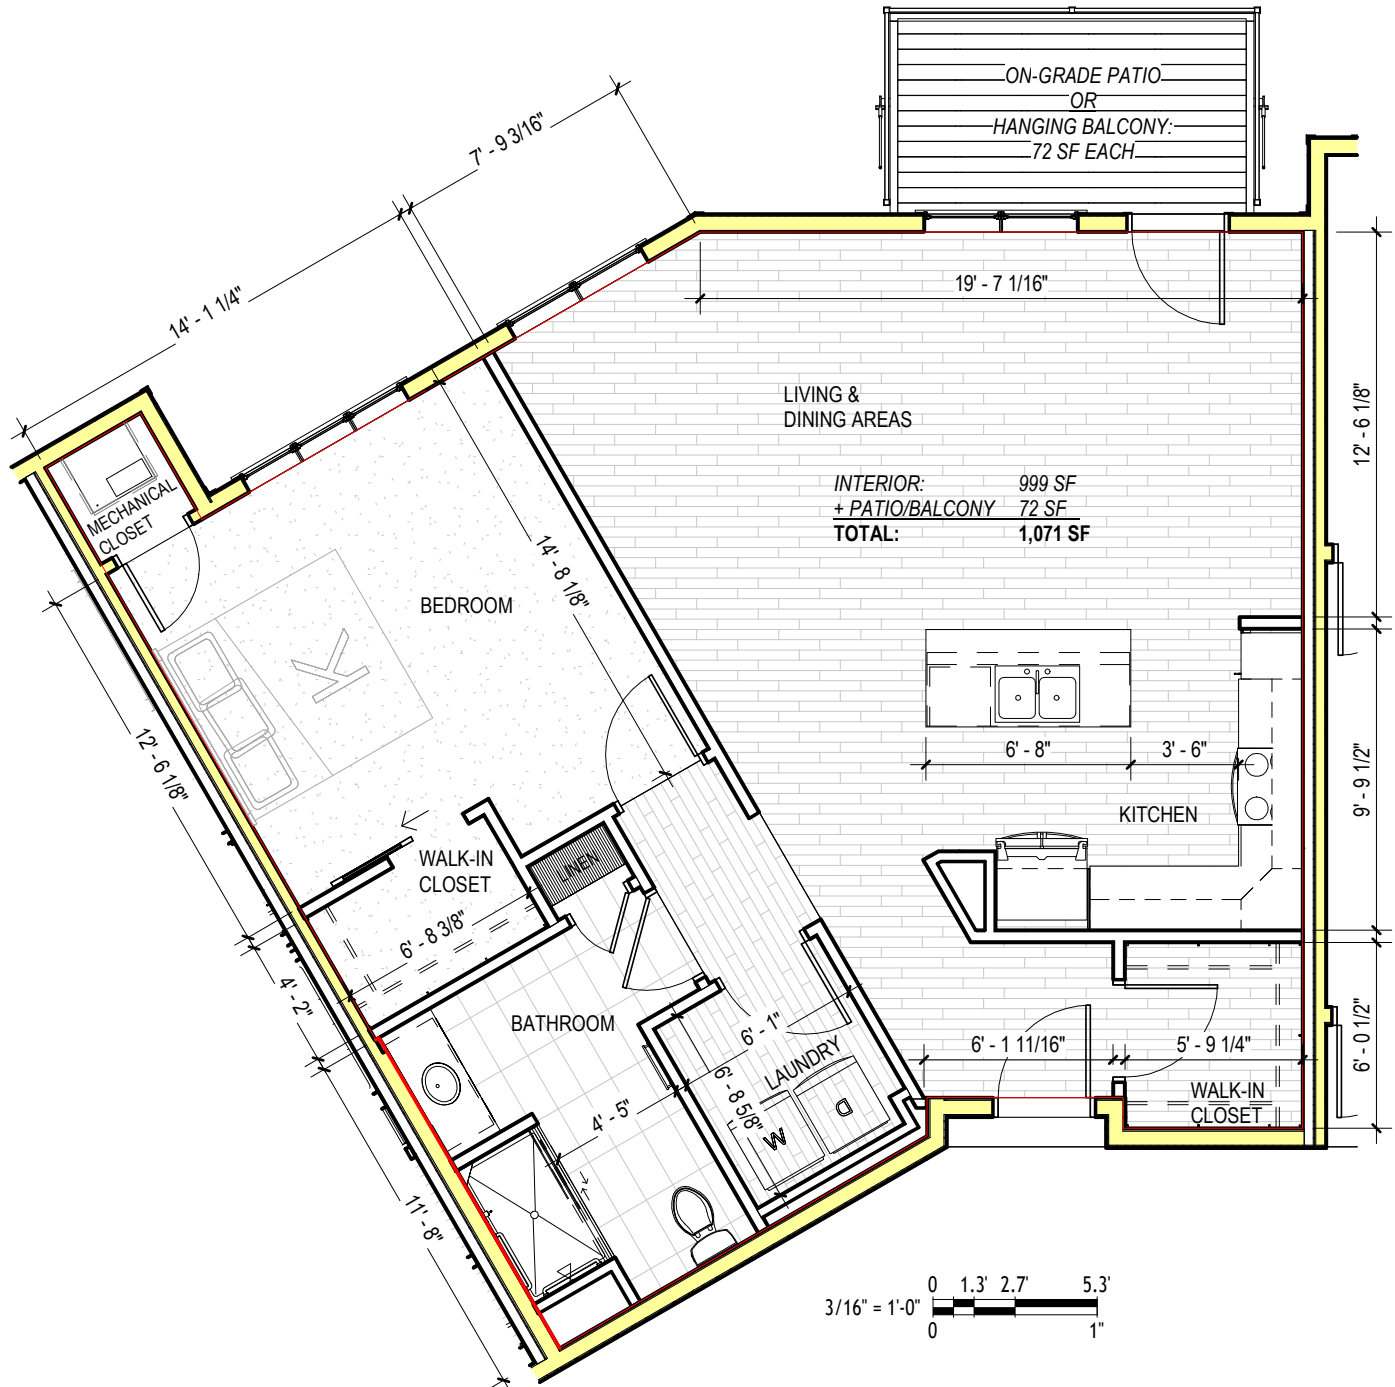

WARBLER

TWO BEDROOM, TWO BATH
1,378 SQ. FT.

*Actual dimensions may vary.
Plans are subject to change without notice.*

STARLING

TWO BEDROOM, TWO BATH
1,378 SQ. FT.

*Actual dimensions may vary.
Plans are subject to change without notice.*

BLUEBIRD
 INTERIOR: 1,168 SF
 + PATIO/BALCONY 72 SF
 TOTAL: 1,240 SF

**BLUEBIRD
TYPE 1**

TWO BEDROOM, TWO BATH
1,168 SQ. FT.

*Actual dimensions may vary.
Plans are subject to change without notice.*

BLUEBIRD
TYPE 2

TWO BEDROOM, TWO BATH
1,169 SQ. FT.

*Actual dimensions may vary.
Plans are subject to change without notice.*

CHICKADEE

ONE BEDROOM + DEN, ONE BATH
1,031 SQ. FT.

*Actual dimensions may vary.
Plans are subject to change without notice.*

ROBIN

ONE BEDROOM, ONE BATH
999 SQ. FT.

*Actual dimensions may vary.
Plans are subject to change without notice.*