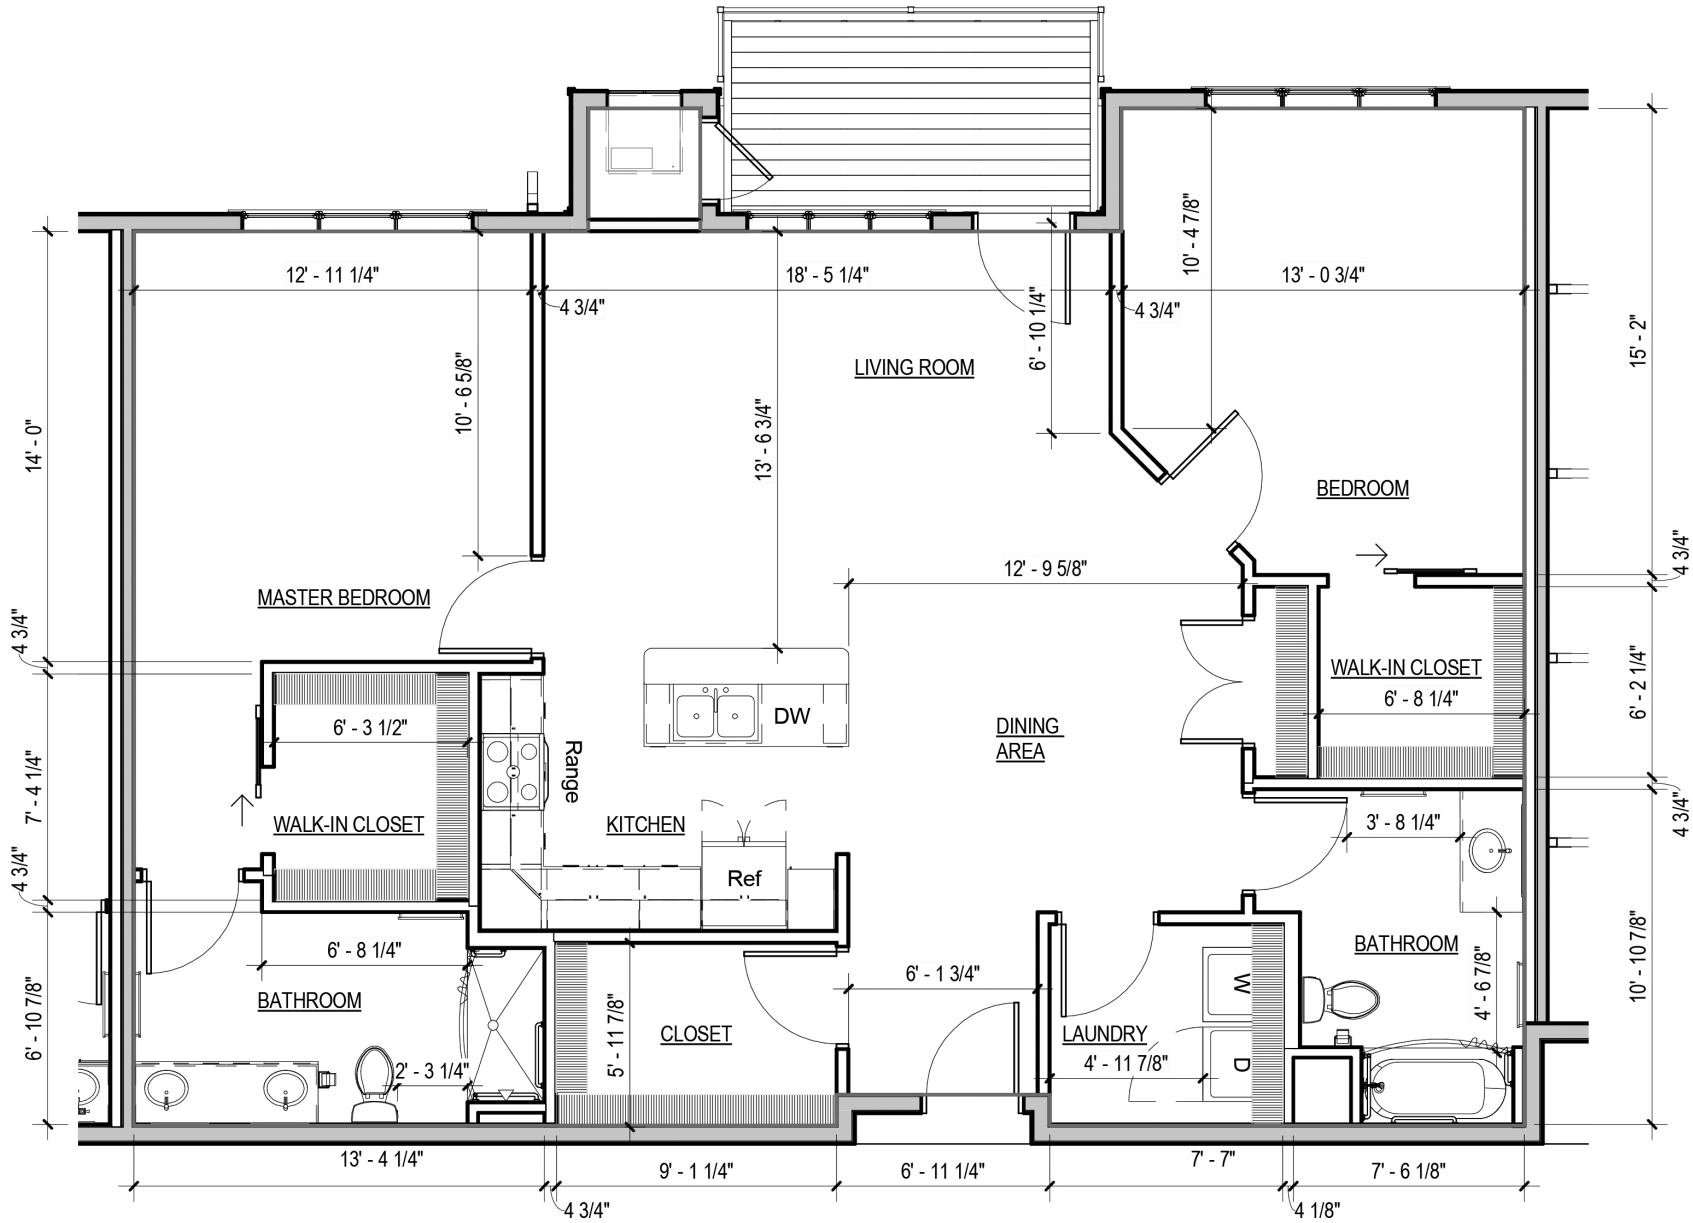

FARMHOUSE

WARBLER Floor Plan

GRACEWIN LIVING
COOPERATIVES

The following renderings are for illustrative purposes only.
They are intended to show the design intent of finishes offered.

Such finishes are subject to change without notice.

Decorative furnishings are for illustrative purposes only.

WARBLER

TWO BEDROOM, TWO BATH
1,375 SQ. FT.

*Actual dimensions may vary.
Plans are subject to change without notice.*