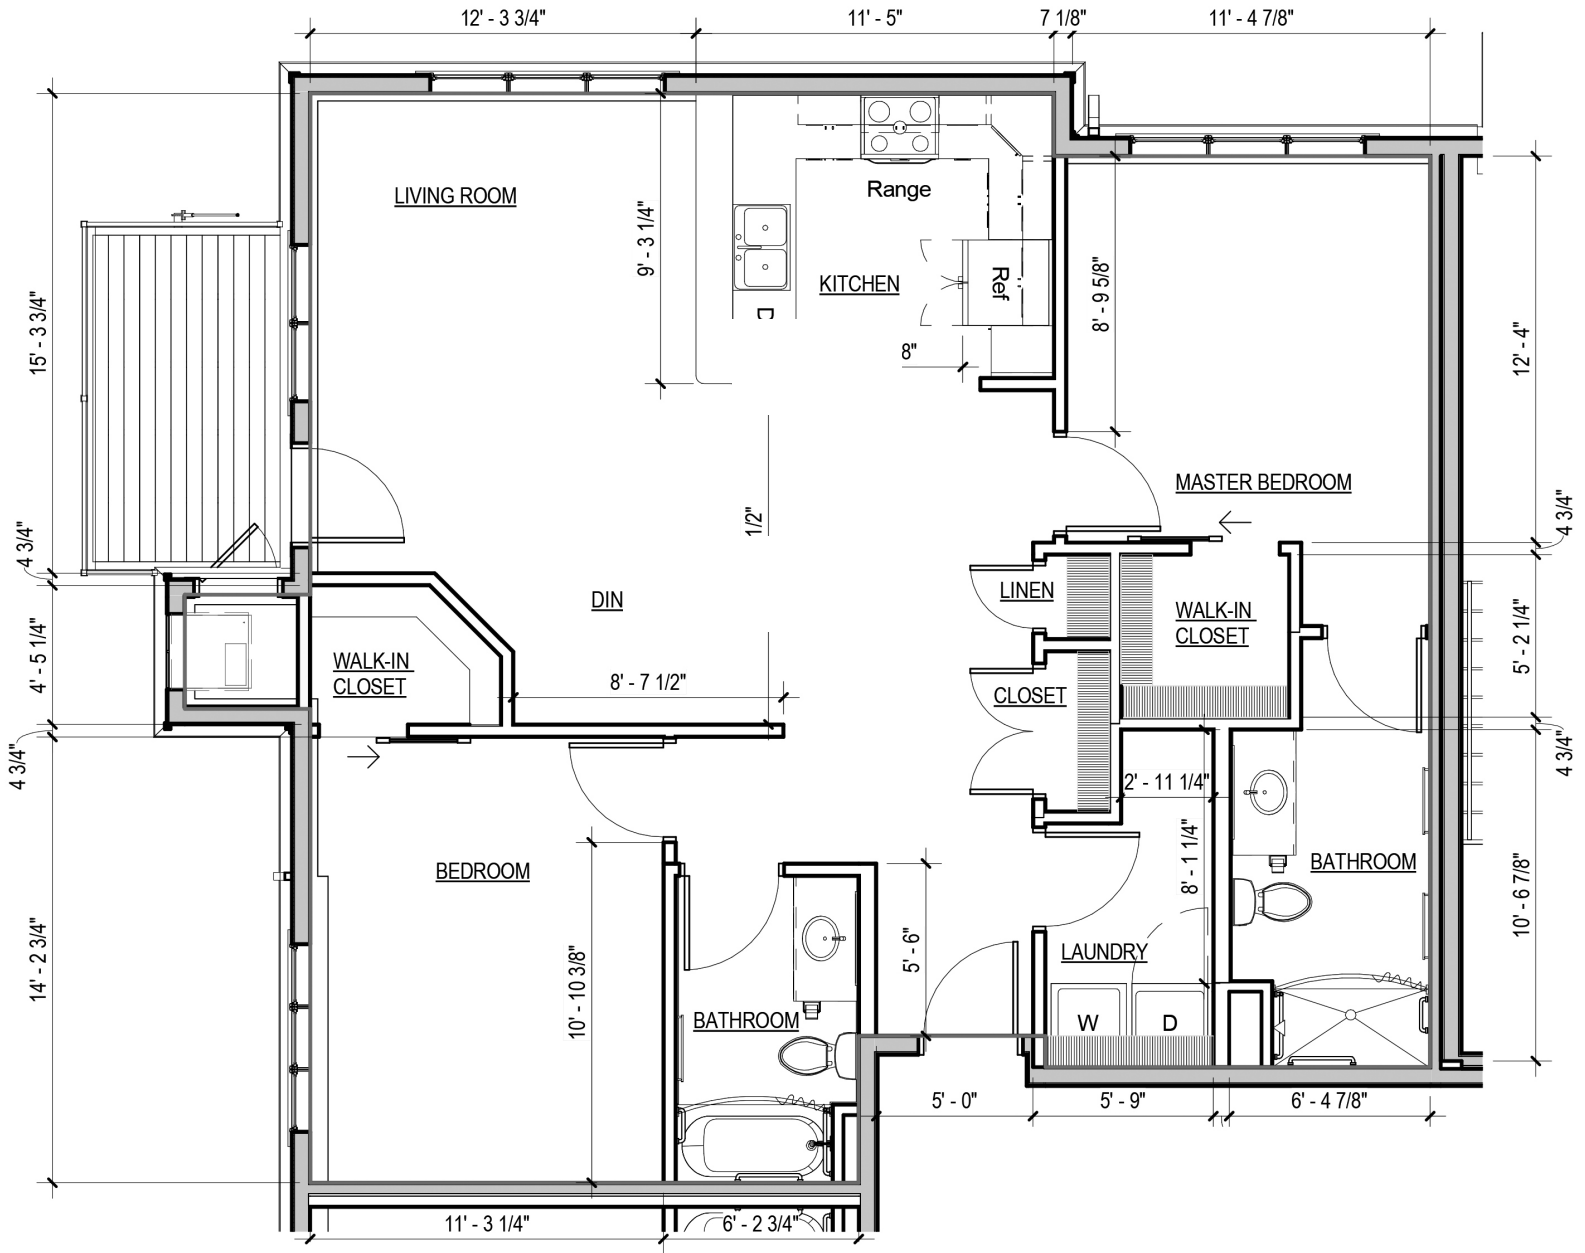

MODERN

BLUEBIRD Floor Plan

GRACEWIN LIVING
COOPERATIVES

The following renderings are for illustrative purposes only.
They are intended to show the design intent of finishes offered.

Such finishes are subject to change without notice.

Decorative furnishings are for illustrative purposes only.

BLUEBIRD

TWO BEDROOM, TWO BATH
1,160 SQ. FT.

*Actual dimensions may vary.
Plans are subject to change without notice.*