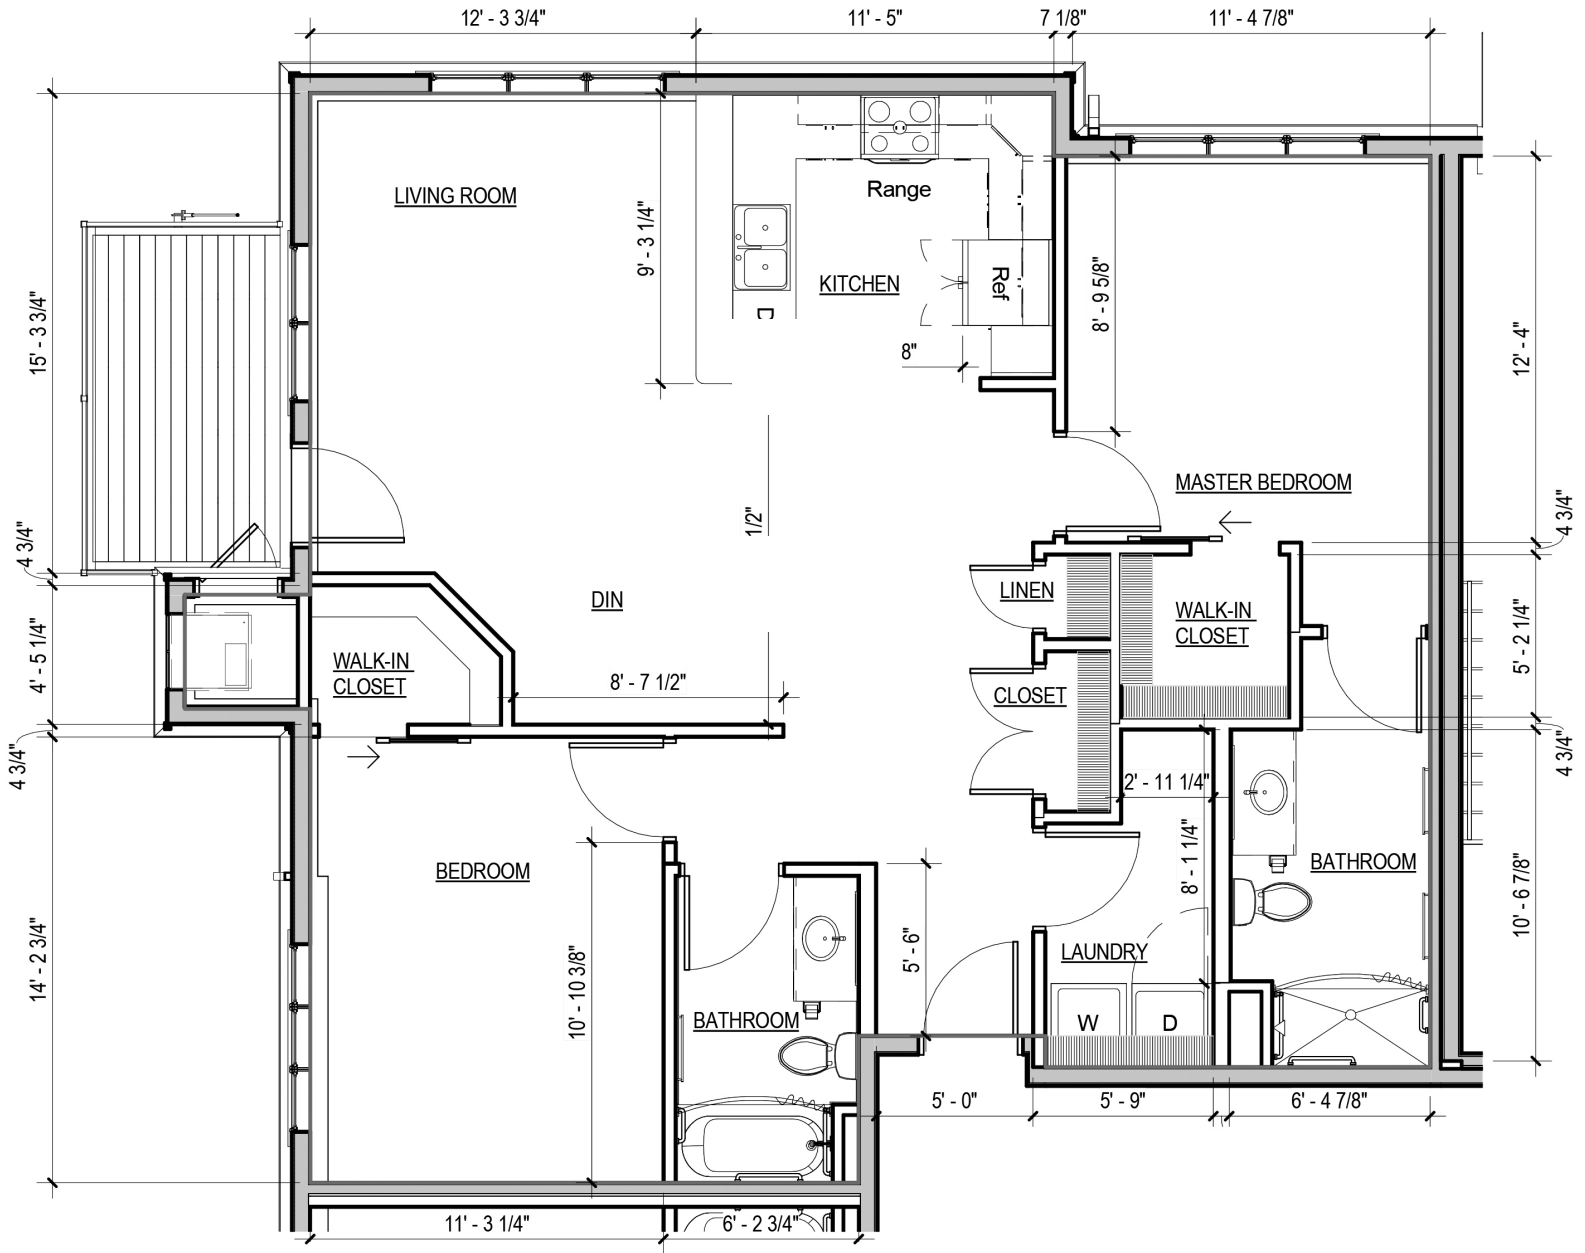

# FARMHOUSE

BLUEBIRD Floor Plan

GRACEWIN LIVING  
COOPERATIVES

The following renderings are for illustrative purposes only.  
They are intended to show the design intent of finishes offered.

Such finishes are subject to change without notice.

Decorative furnishings are for illustrative purposes only.

# BLUEBIRD

TWO BEDROOM, TWO BATH  
1,160 SQ. FT.

*Actual dimensions may vary.  
Plans are subject to change without notice.*