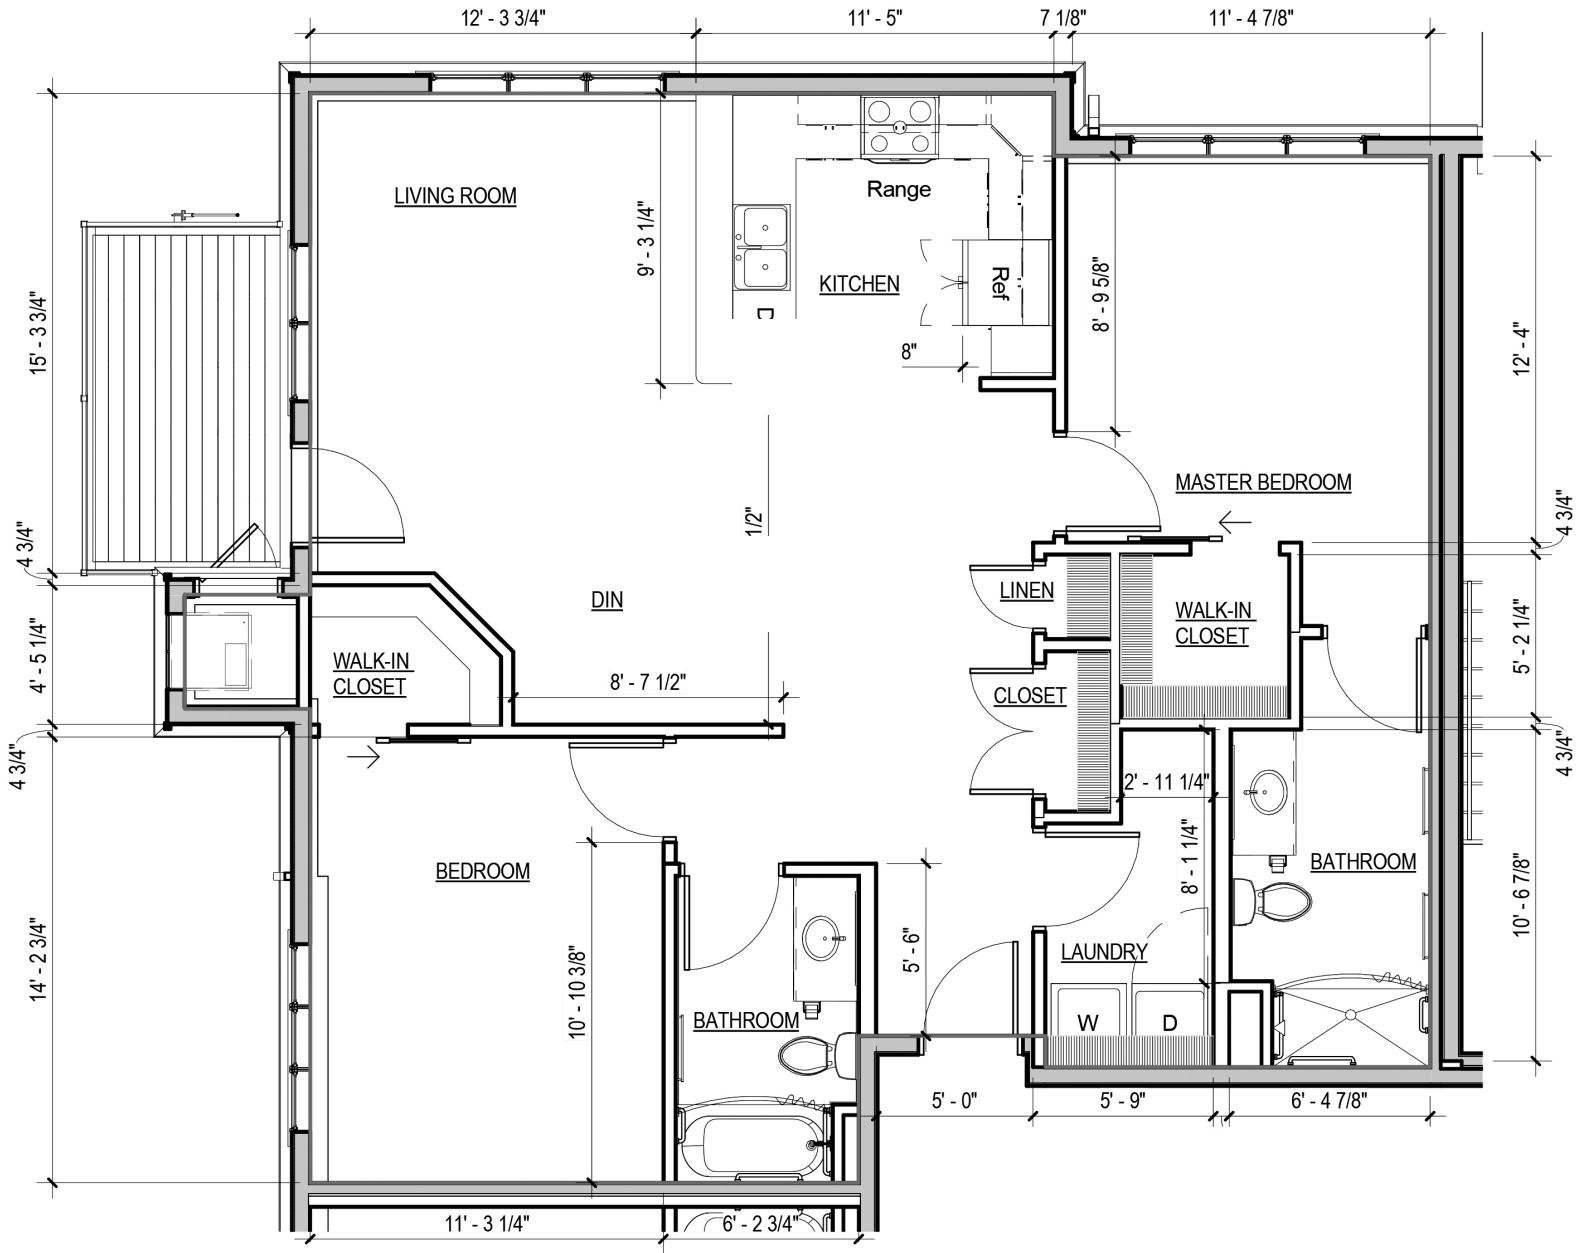

CLASSIC  
BLUEBIRD Floor Plan

GRACEWIN LIVING  
COOPERATIVES

The following renderings are for illustrative purposes only.  
They are intended to show the design intent of finishes offered.

Such finishes are subject to change without notice.

Decorative furnishings are for illustrative purposes only.

# BLUEBIRD

TWO BEDROOM, TWO BATH  
1,160 SQ. FT.

*Actual dimensions may vary.  
Plans are subject to change without notice.*