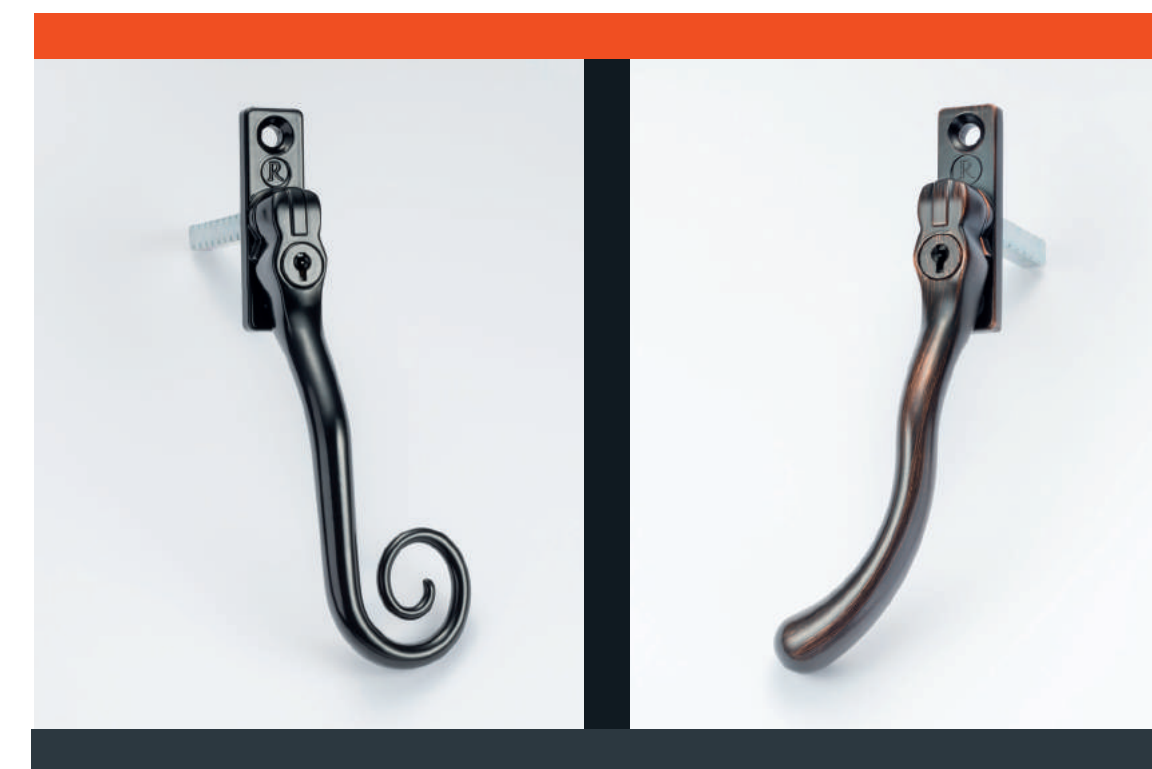

Handles & Stays

Personalise your windows with our Romatopola Hardware. It is Latin for hardware!

Our range includes key locking Monkey Tail or Pear Drop handles with matching peg stays in nine colour options. There is a colour to suit all tastes, ideal for recreating a period allure or to complement a more contemporary appearance.

Get in touch for a copy of our hardware brochure: journey@residencecollection.co.uk.