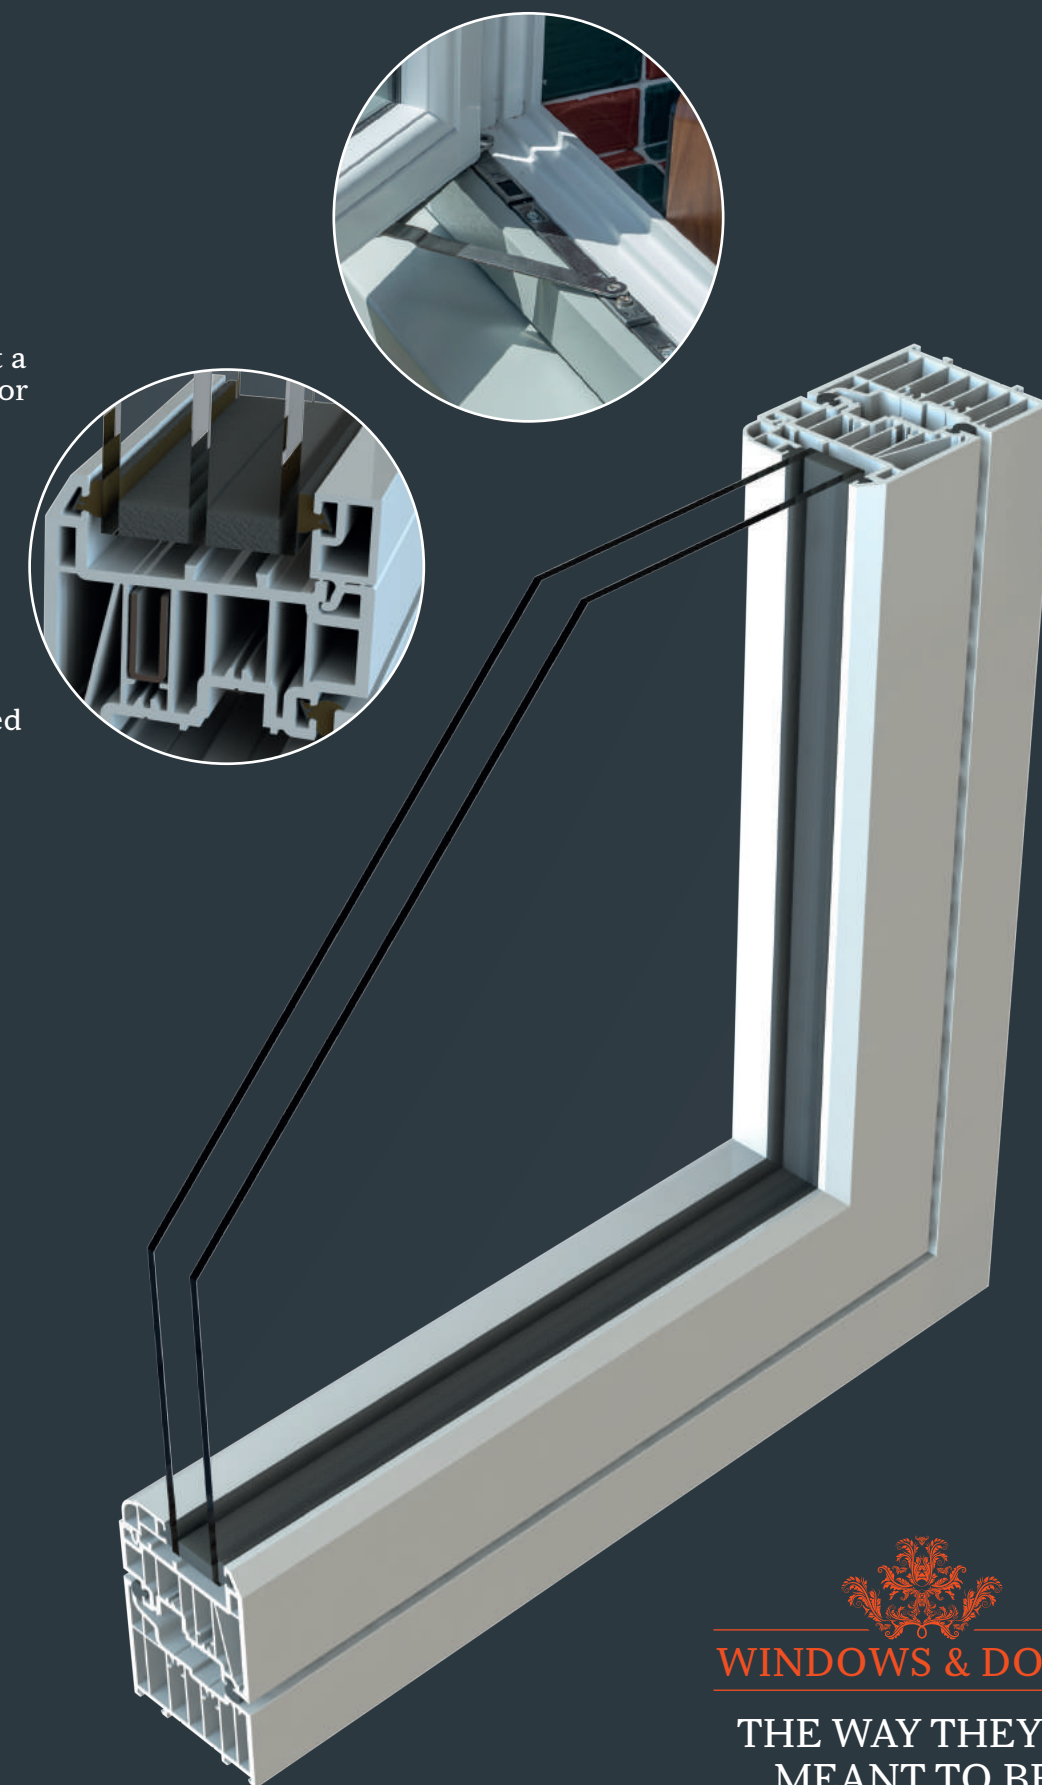

FEATURES & PERFORMANCE

Market Leading Design for Modern Living

Easy-clean Rebate

Intelligently designed with an 'easy-clean' frame rebate, open your windows or doors and simply wipe clean, no sharp corners or deep grooves attracting dirt. We also have a variety of coloured bases, as an example; choose Eclectic Grey inside and out, you get a dark grey rebate to match! A uniquely clever design, for modern living.

Lock & Hinge Retention

Residence 7 boasts superior design details and screw retention reinforcements, locks and hinges are secured firmly into position. Residence 7 is also specifically designed to accommodate the additional weight of triple glazed units, allowing heavy duty hinges to fit and operate perfectly.

Energy Efficient Glazing

Residence 7 is designed to accommodate 'energy efficient glazing' this term is used to describe double glazing or triple glazing used in modern windows. Residence 7 has options for 28mm double glazing or 44mm triple glazing. The glazing bead is always on the inside which contributes to a higher security performance.

7 Chamber Design

Residence 7 has been engineered to meet current and anticipated future standards. Other window frames typically offer 3 or 5 chambers and are usually 70mm wide, R7 has 7 chambers and is 75mm wide, resulting in superior thermal, acoustic, strength and security performances.

Greener Than You Realise

PVCu is greener than you realise. It's an insulating material, keeping you cosy in the winter and cool in the summer, contributing to lower energy bills and carbon emissions. It's able to achieve a Window Energy Rating (WER) of A+ and a U-value of 0.8W/(m²K) which is Passivhaus standard so it's future proof too. All our windows and doors can be fully recycled and actually include a recycled material section within them. As for maintenance, there's very little, no toxic paints, primers, preservatives or fungicides to keep your windows looking fresh!