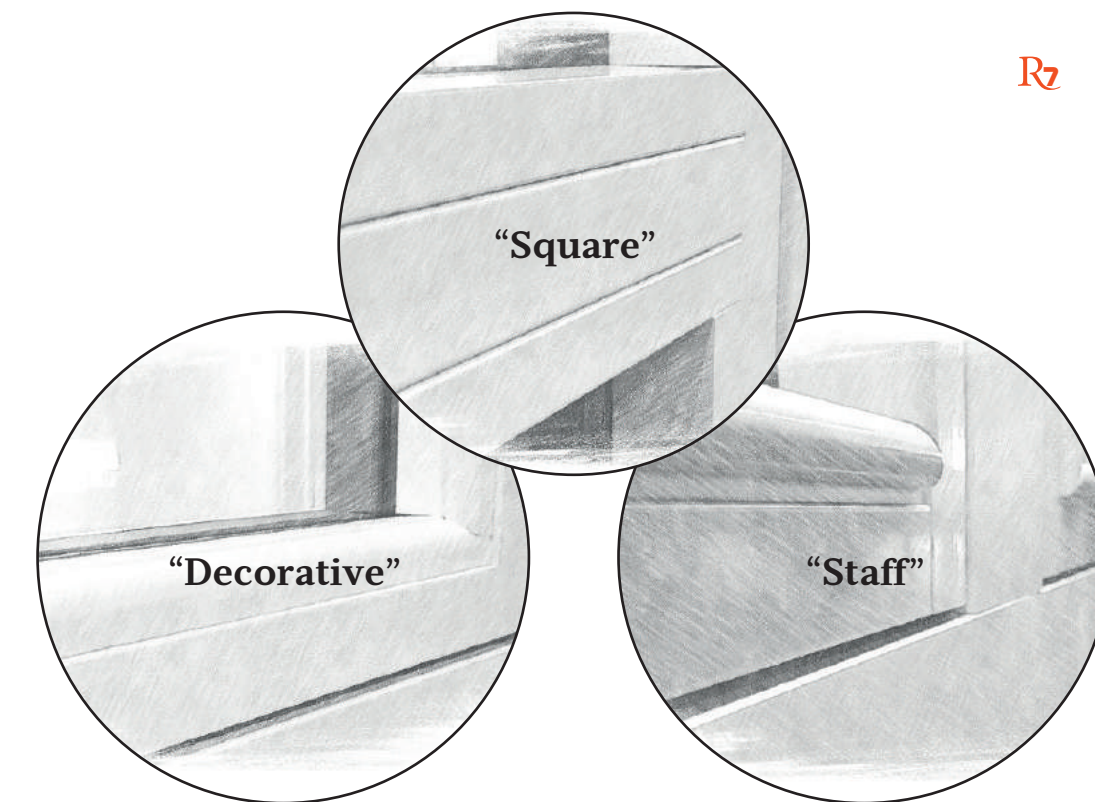

Manufacturing Techniques

Residence 7 has been designed to embrace two types of modern manufacturing techniques. A modern welding technique fuses the joints together diagonally with a visible seam for a contemporary appearance. A mechanical joint fabrication has a more traditional look. Both offer the same quality features and benefits, just a difference in appearance.

WINDOWS & DOORS
THE WAY THEY'RE
MEANT TO BE™

After - Painswick
External R7

Before

After - Chalk White
Internal R7

Chalk White (unfoiled) finish with a Decorative Glazing Bead

Personalised Internal Style

A glazing bead is the part that secures your glass and by choosing one of our five glazing bead options to suit your individual style, you can personalise the internal aesthetic of your windows. With a choice of both 28mm double glazing and 44mm triple glazing, performance comes as standard.

There are five options to choose from; 28mm Decorative, 28mm Staff, 28mm Square, 44mm Decorative & 44mm Square.

Handles & Stays

Personalise your windows with our Romatopola Hardware. It is Latin for hardware!