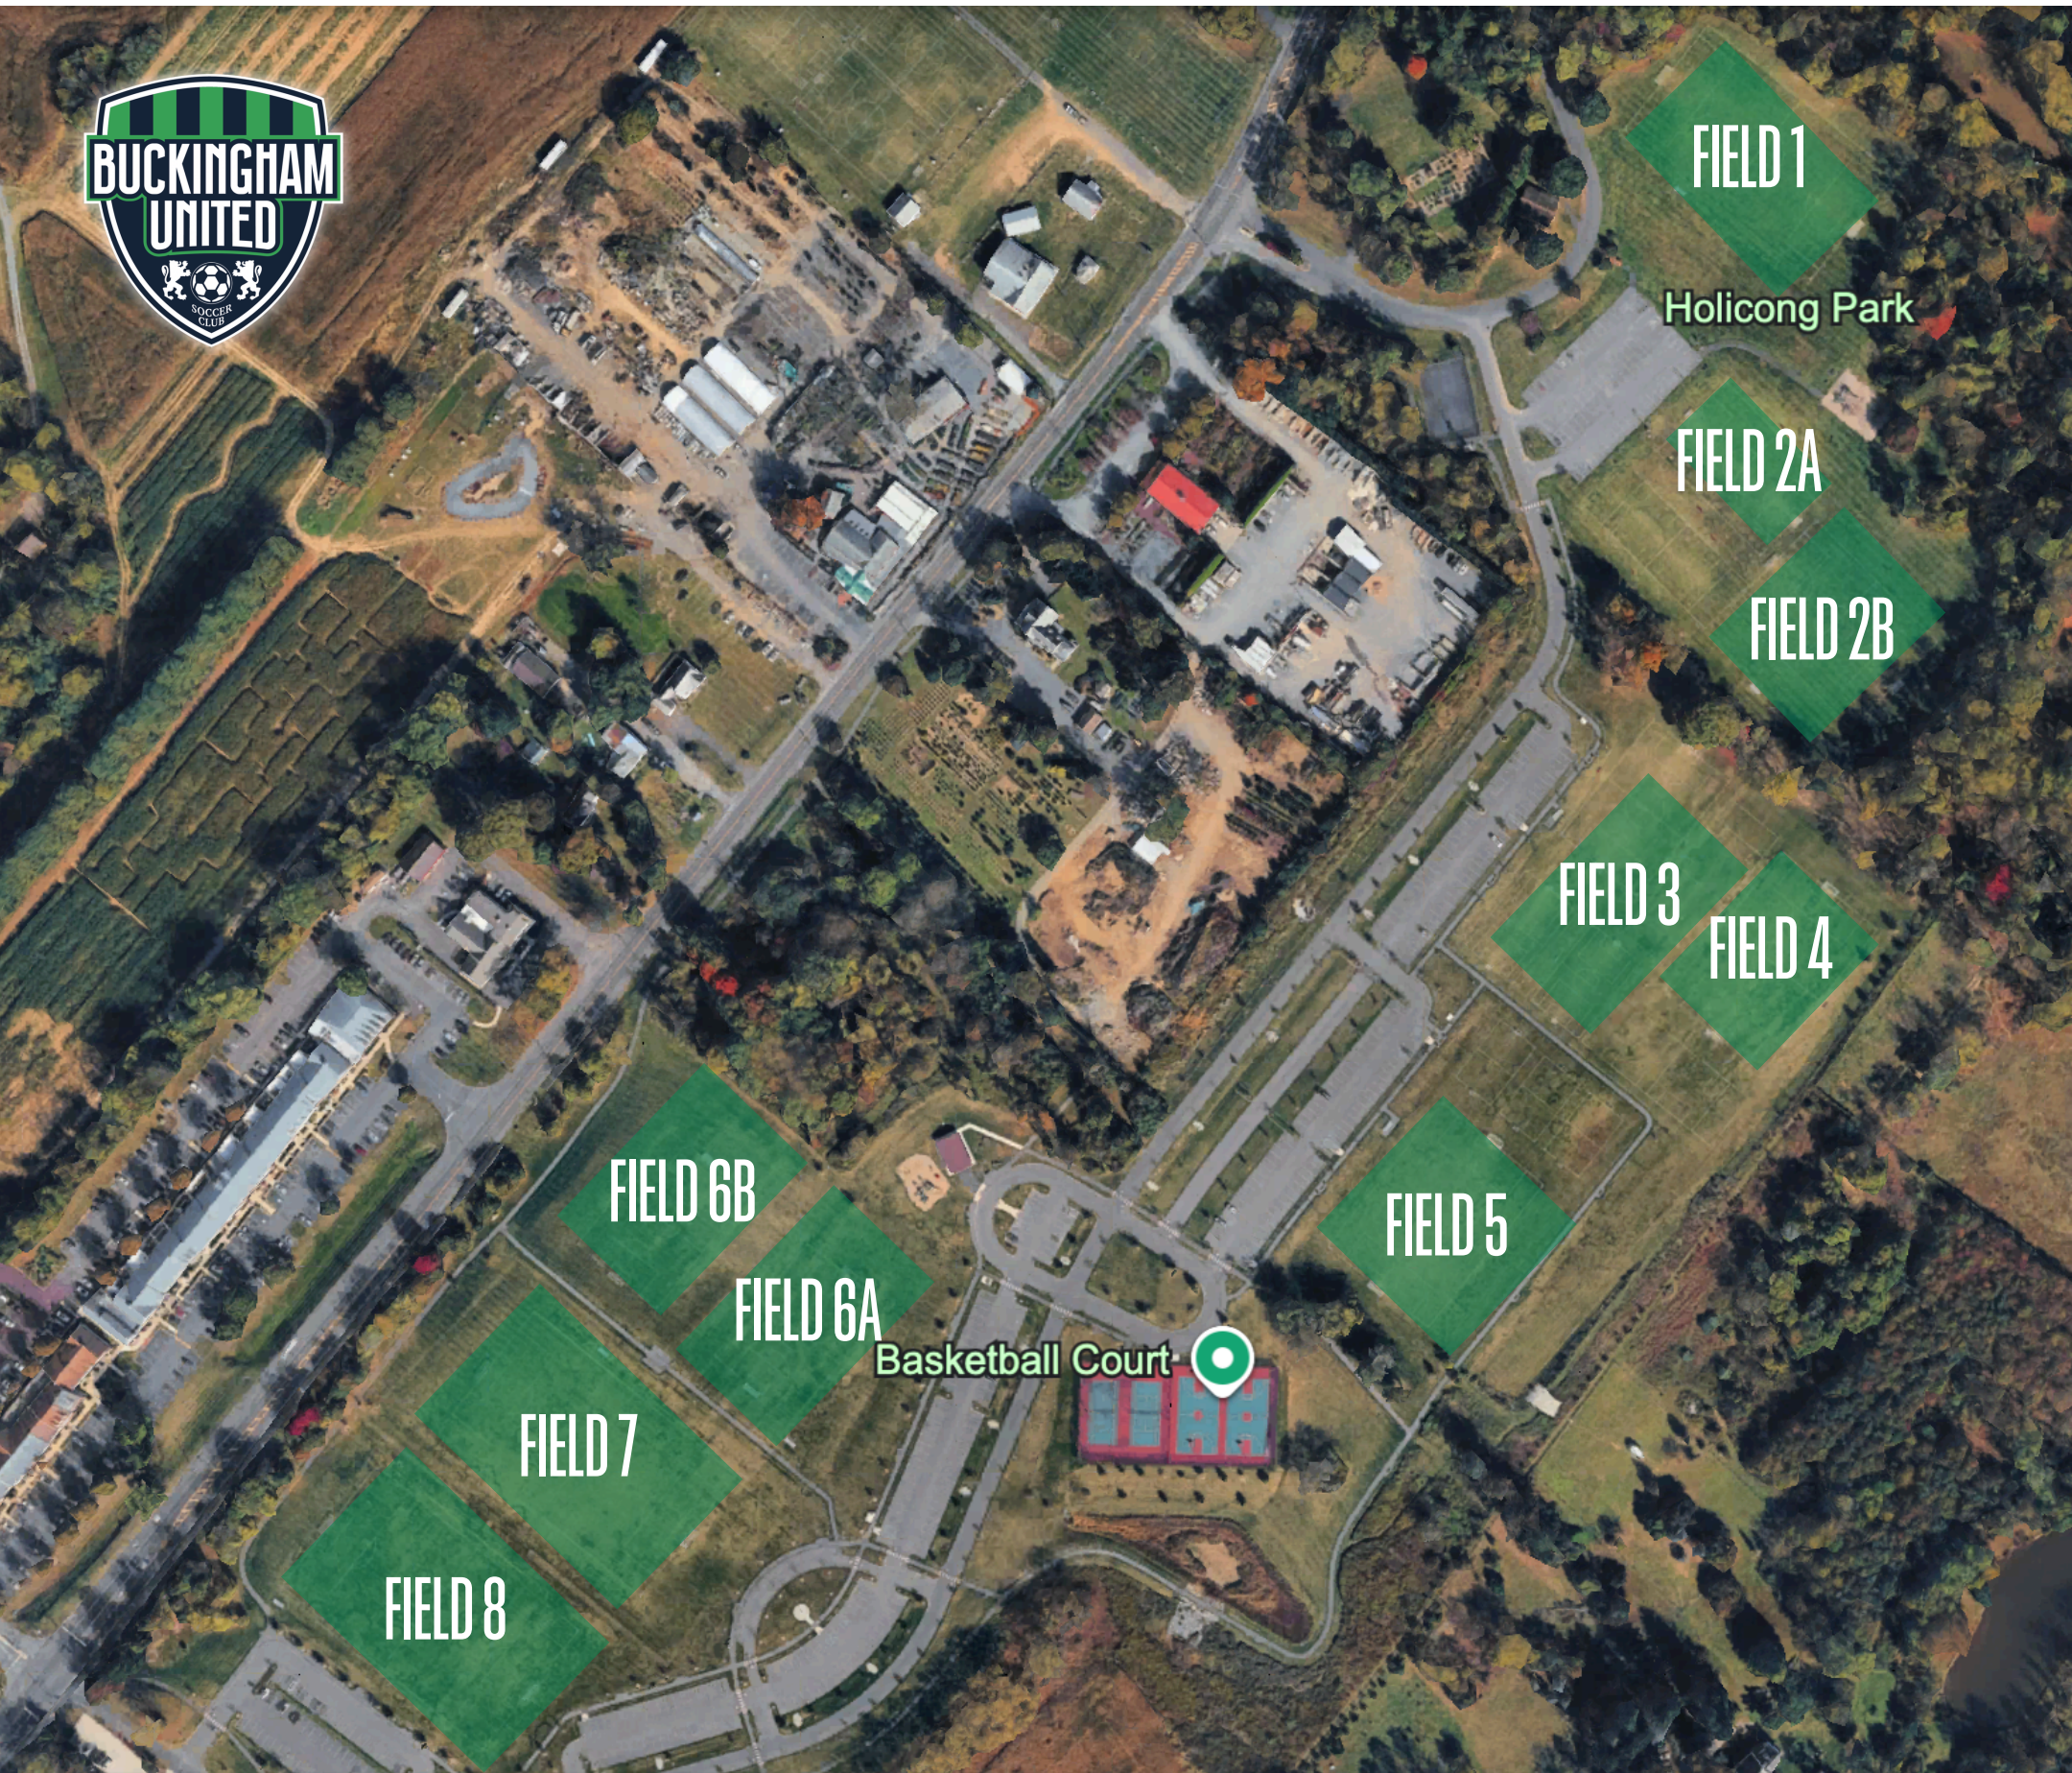

HERBST SPORTS COMPLEX
5472 DURHAM RD | PIPERSVILLE, PA 18947

FIELD 1

FIELD 2

FIELD 3

FIELD 4B

FIELD 4A

Herbst Fields

FIELD 6

FIELD 5B

FIELD 5A

FIELD 8

HOLICONG PARK

**5143 YORK RD
NEW HOPE, PA 18938**

GEORGE M. BUSH PARK

FIELD 4A

FIELD 4B

George M.
Bush Park

Volleyball Court

Playground

3686 BURNT HOUSE HILL RD
DOYLESTOWN, PA 18902

TOHICKON MIDDLE SCHOOL

**5051 OLD EASTON RD
DOYLESTOWN, PA 18902**

HANUSEY PARK

Joseph E. Hanusey III Community Park

**4757 GORDON RD
DOYLESTOWN, PA 18902**