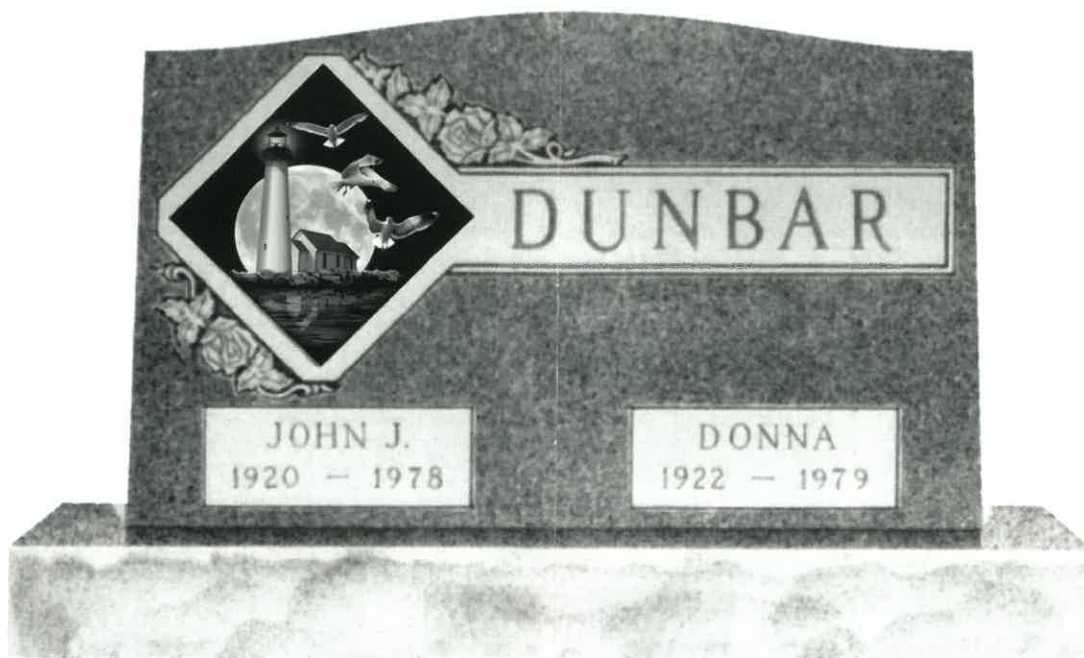

STANDARD SINGLE ITEM DESIGN INSET