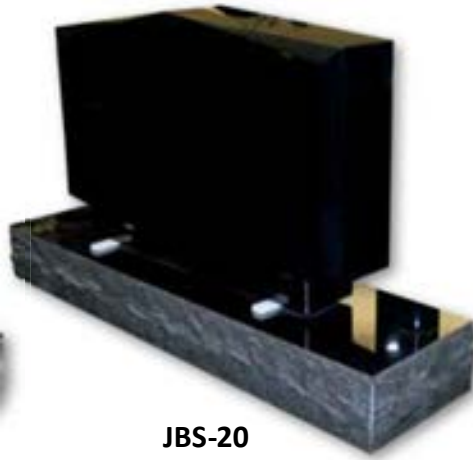

Additional Features:

Polish 3 Add \$95
Polish 5 Add \$195

Specials do not include shape carving.

Serp tops in stock only

Jet Black Specials

Either shape available in each size.

JBS-10

JBS-20