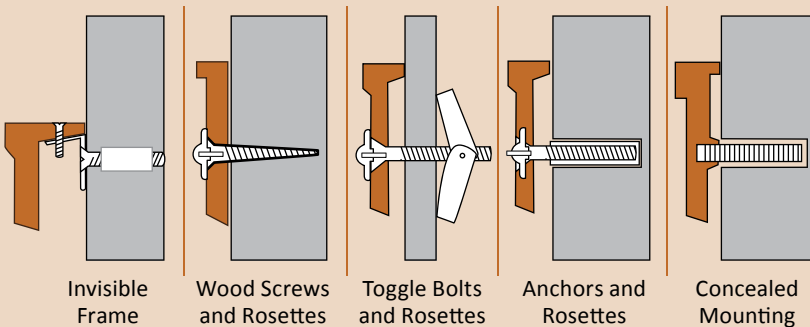

Plaque Mountings

Specify mounting details so proper hardware is ordered.

Cost does not include mounting.

Price Includes:

- Each Plaque includes 1 letter per sq. inch
  $0.50 per letter over above amount
- Plaques come with plain raised border unless quoted otherwise, call office

Call office for:

- Alternate Sizes
- Sculptures
- Special Lettering
- Special Emblems