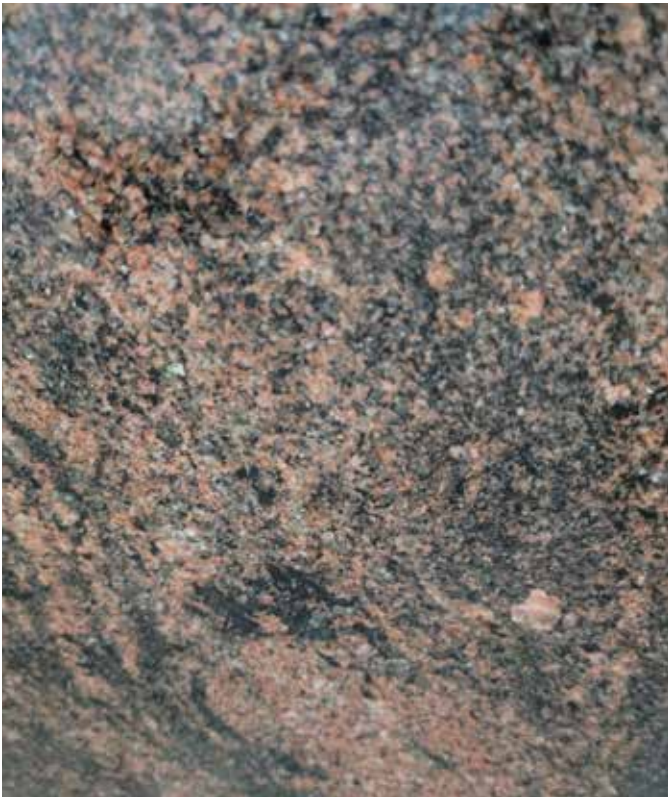

Color Guide

Aurora