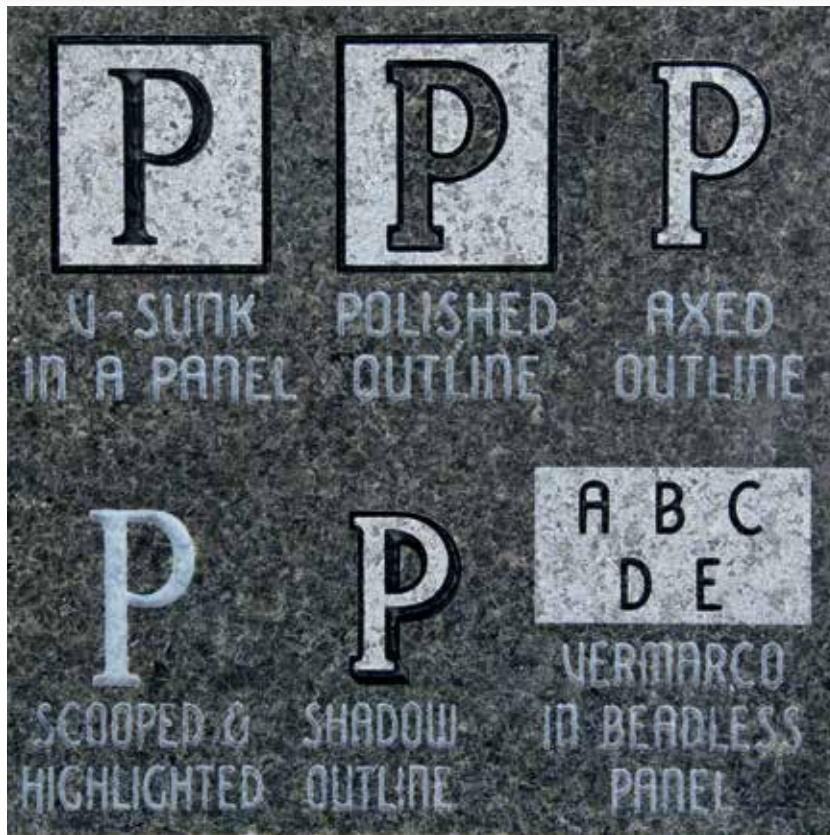

Letter Carving Styles

Allow 40 letters on single, 60 letters on doubles.
Add $1.00 per letter for each additional letter.