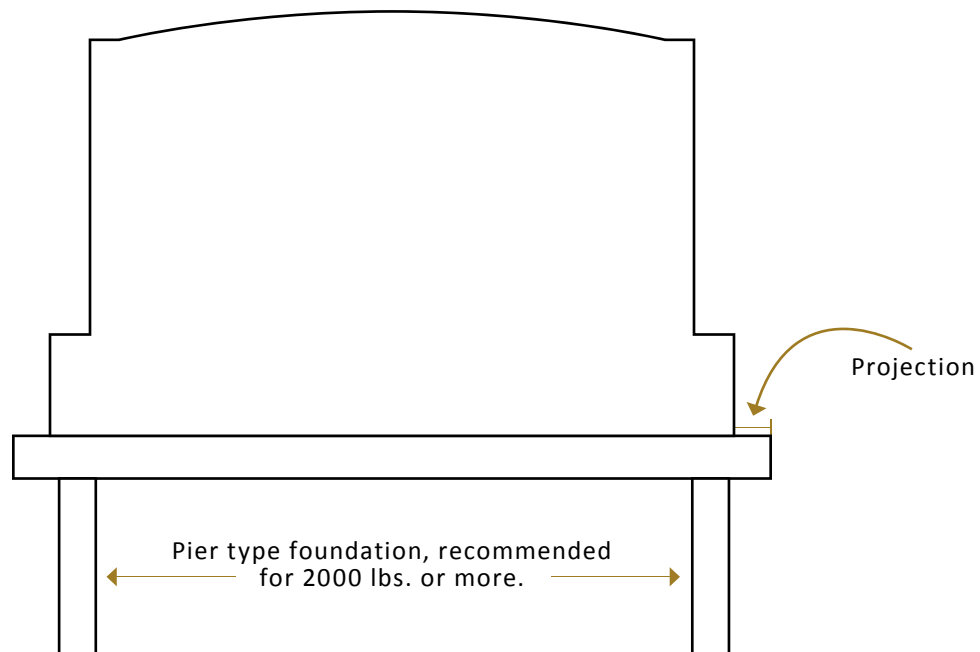

Precast Foundations

Foundation Installation

For cemeteries that have no caretaker and the family cannot arrange for a foundation, Patten can install.

Foundations		
Foundation Size	Granite Size	Foundation Cost
24 X 12	24 X 12	$288
28 X 16	24 X 12	$336
36 X 16	30 X 12	$432
42 X 16	36 X 12	$504
48 X 16	42 X 12	$576
56 X 16	48 X 12	$672

Foundations:

2" projection around the memorial.

4" projection add $20 to each price.

Custom sizes $1.00 per square inch – min. $288.

Top of foundation is a 4" concrete slab.

2 to 4 piers under slab depending on weight. (Cast on site)

Granite weight - 200 lbs. per cubic foot.