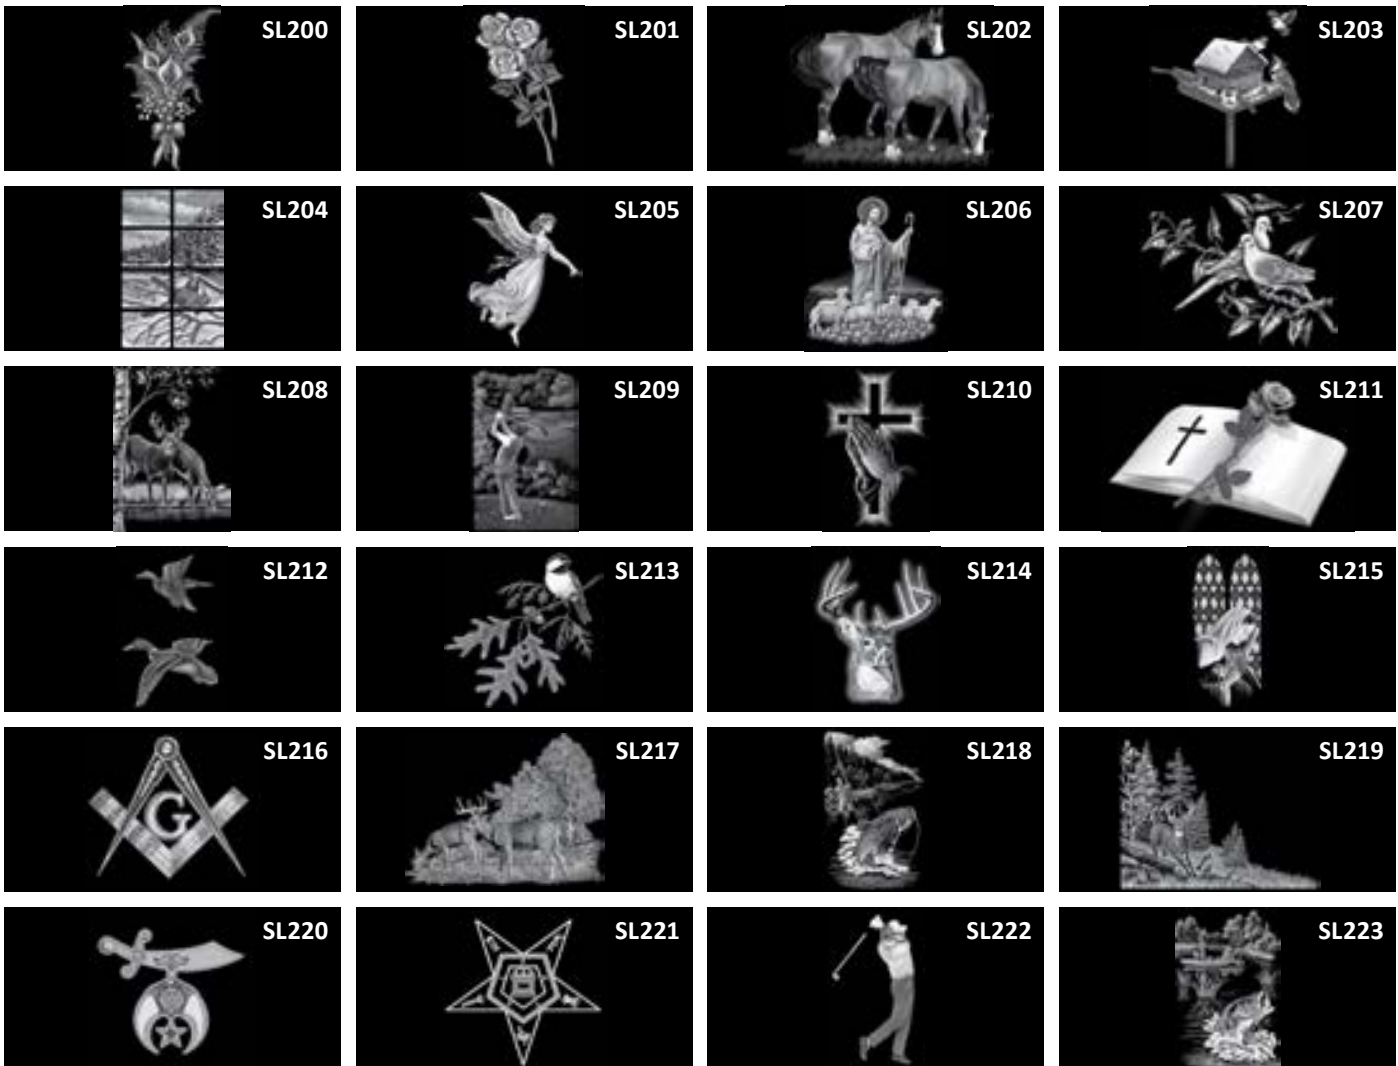

Etching Information

Etching Information

Single Item Laser Etchings

The artworks shown in this brochure are creations designed exclusively at Patten Monument Company. Computer generated reproductions are permanently laser etched onto the surface of the memorials. Clean, clear photographs can also be reproduced depicting your own personal hobbies, interests, beliefs or special places you want remembered.

Etching Information

Any Single Etched Item

Single Item **$250**
Two Single Items **$450**

Multiple single item etchings must be on one memorial.

When memorial not black granite, add **$100** for Jet Black Square or Rectangle inset up to a 10" x 10" tile.

Over 10" x 10" please call office for quote.

Countersinking: **$100**

Multiple single item etchings must be on one memorial.