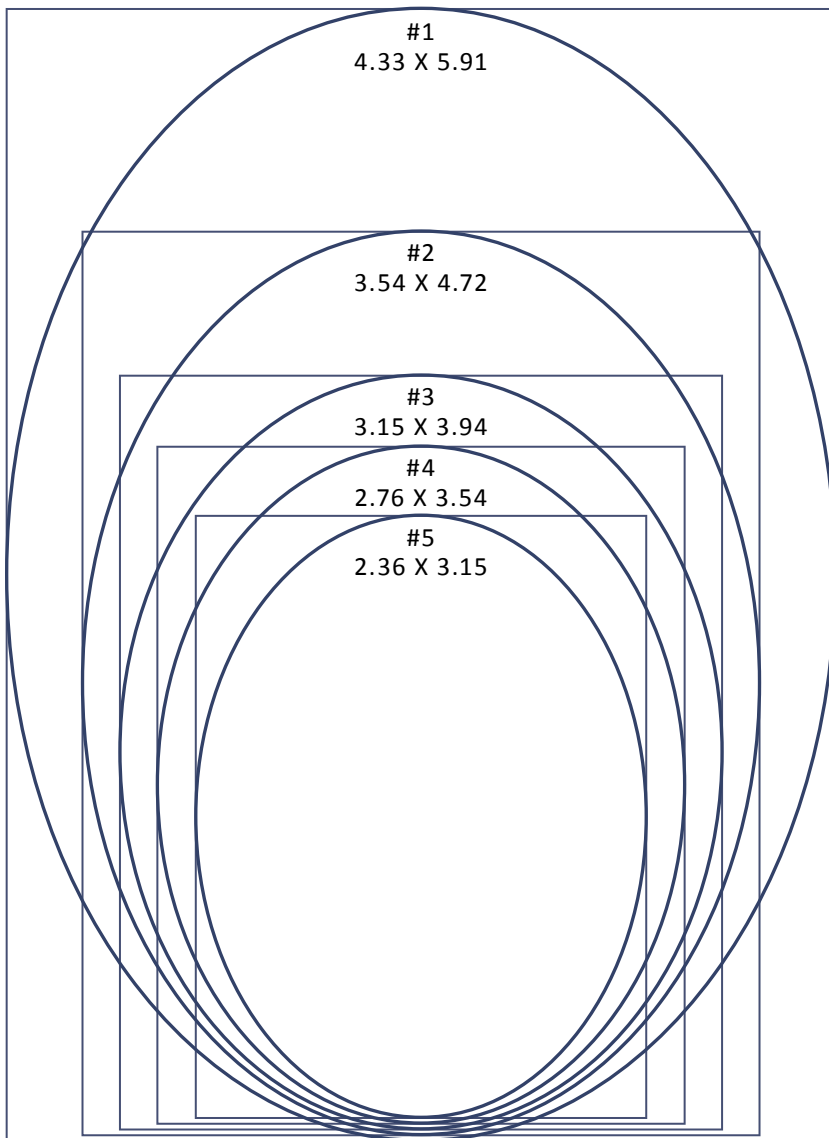

Ceramic Photos

Guaranteed Not to Fade Ever!

This is a special way to personalize using favorite photos either rectangles or ovals.

Any Porcelain Photos

Size #1 - #5	$450
5 x 7	$600
8 x 10 rectangle	$725

Countersinking charge $100. Custom sizes available, call office for prices.

Circle, square and heart shapes also available. Call office.