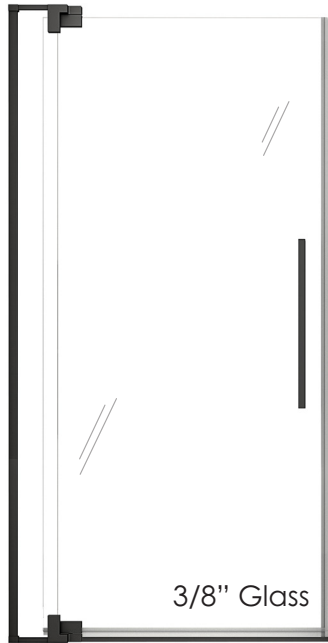

Ch. Bronze

**OLIVIA - SMOBPT**

- 48" x 80"     60" x 80"
- 60" x 62"

Chrome

Brushed

Matte Blk

Ch. Bronze

Reverie Shower Doors

REVERIE - SMRPD  
PIVOT DOOR

36" x 76"

REVERIE DUO - SMRDPD  
PIVOT DOOR

- 42" x 76"
- 48" x 76"
- 54" x 76"
- 60" x 76"
- 66" x 76"

Chrome

Brushed

Matte Blk

Ch. Bronze

<b>Reverie SM-RPD</b>	Adjustable Width (Min & Max)
36" x 76"	33" & 36.5"

<b>Reverie Duo SMRPD</b>	Adjustable Width (Min & Max)
42" x 76"	39" & 43"
48" x 76"	45" & 49"
54" x 76"	51" & 55"
60" x 76"	57" & 61"
66" x 76"	63" & 67"