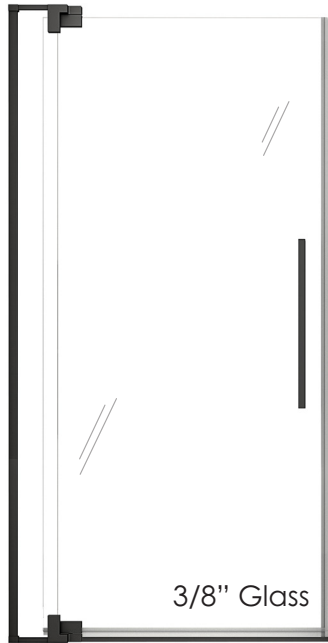

Ch. Bronze

OLIVIA - SMOBPT

- 48" x 80"** **60" x 80"**
- 60" x 62"**

Chrome

Brushed

Matte Blk

Ch. Bronze

Reverie Shower Doors

REVERIE - SMRPD
PIVOT DOOR

36" x 76"

REVERIE DUO - SMRDPD
PIVOT DOOR

42" x 76" 60" x 76"
 48" x 76" 66" x 76"
 54" x 76"

Reverie SM-RPD	Adjustable Width (Min & Max)
36" x 76"	33" & 36.5"

Reverie Duo SMRDPD	Adjustable Width (Min & Max)
42" x 76"	39" & 43"
48" x 76"	45" & 49"
54" x 76"	51" & 55"
60" x 76"	57" & 61"
66" x 76"	63" & 67"