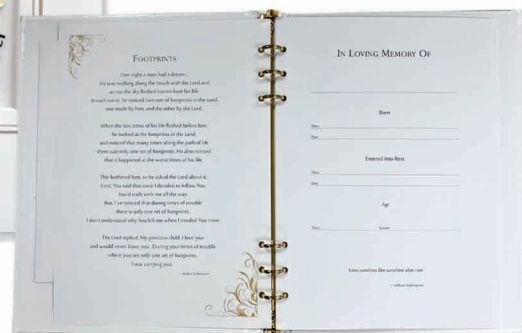

Burnette Angels

Blonde Angels

African American Angels

Asian Angels

Hispanic Angels

Register Book with Forever Angel Insert

Style – 50L Lambskin

- White, Blue or Pink Lambskin Exterior
- White Crepe Interior with Sunburst Ray in Lid • Full Couch Includes Blanket
- Choice of Pop In Panel
- Suitable for Cremation