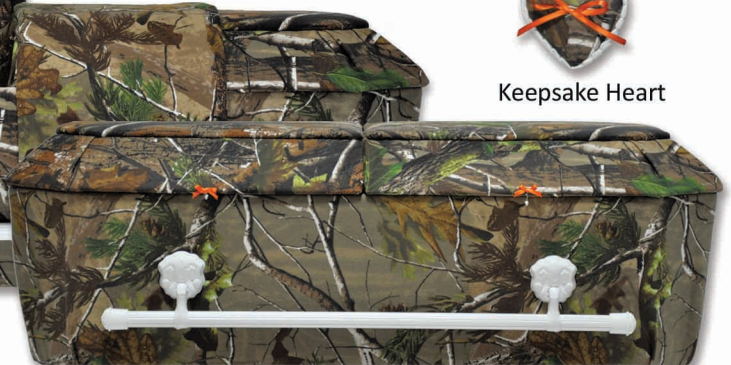

Style 89 - Pink Camo

Keepsake Heart

Style 89 - Pink Camo

Personalized

Mark

Keepsake Heart

Style 89 - Green Camo

Shown with Personalization Option: Personalized Deer Panel