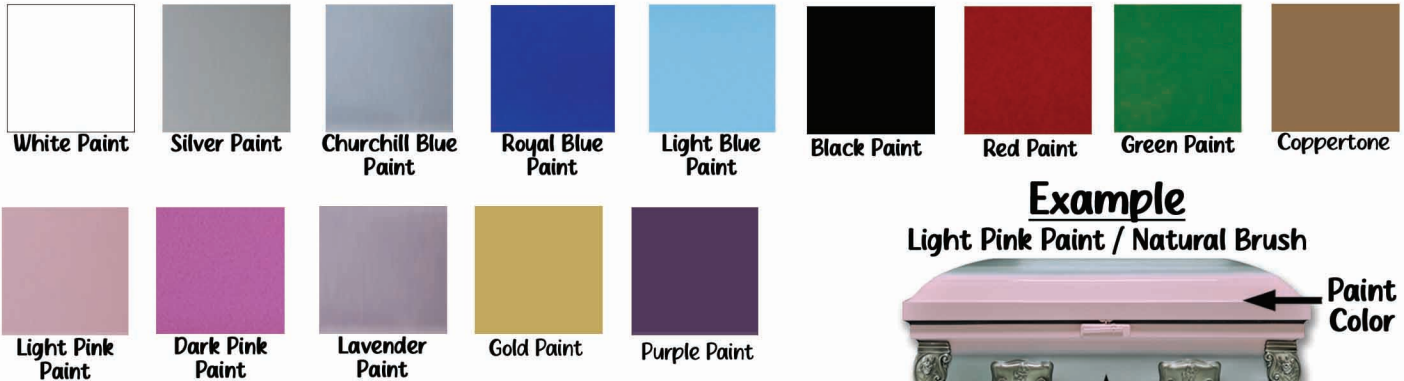

PLEASE CALL FOR A SHIPPING QUOTE
800-535-8667 • 770-227-4435

800-535-8667

Style 500 – Brushed Steel

20 Gauge Gasketed

Custom Casket – Make your Selections Below

Select Exterior Paint Color

Select Hardware

Antique Nickel Swing Hardware