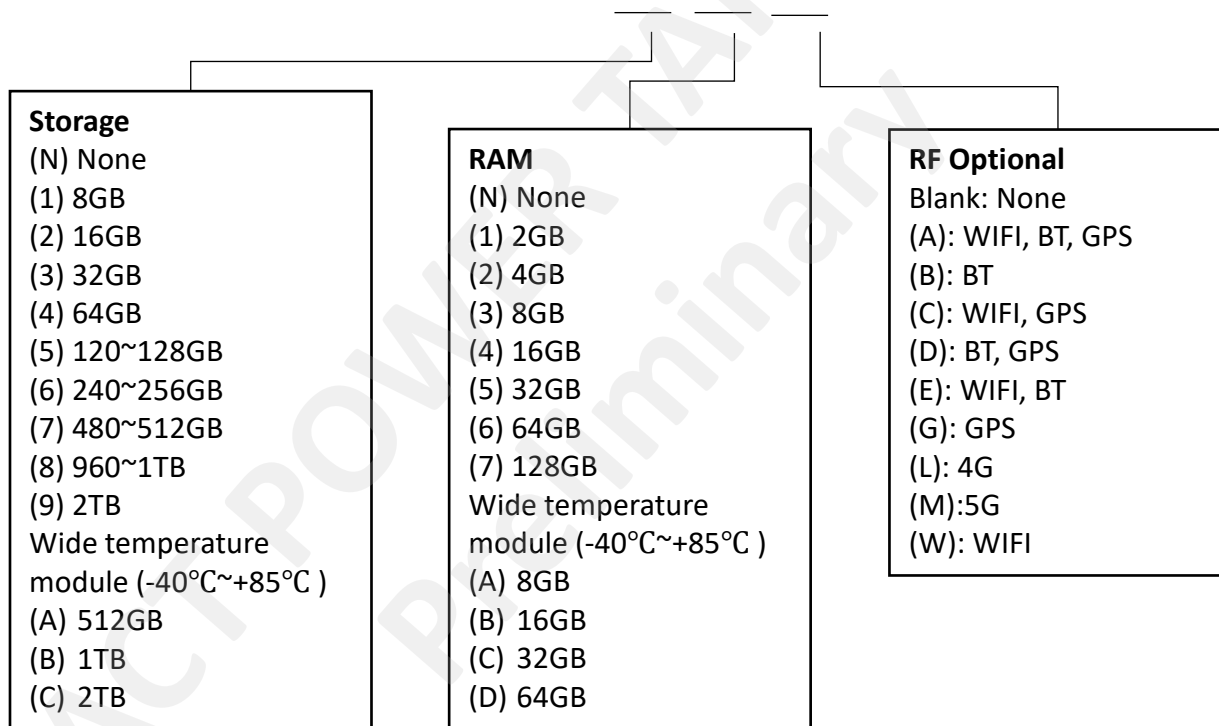

ESY-CI704

Intel i7 12th Generation CPU Rugged BOX PC

Ordering Information

Model Name	Description	Unit
ESY-CI704	Intel i7 12th Generation CPU Rugged BOX PC	1

Ordering Details

ESY - CI704 - 84

Example: ESY-CI704-84

Intel i7 12th Generation CPU Rugged BOX PC, with 1TB Industrial Storage, 16GB RAM

Disclaimer

This datasheet is for informational purposes only and does not constitute professional advice, a contractual obligation, or a guarantee of any kind. While efforts have been made to ensure accuracy, ACT POWER TAIWAN makes no representations or warranties, express or implied, regarding its completeness or reliability. ACT POWER TAIWAN reserves the right to update, modify, or withdraw this document at any time without prior notice. Users should verify the suitability of the product for their specific application through independent testing and validation. ACT POWER TAIWAN shall not be liable for any direct, indirect, or consequential damages arising from the use of this document. This document is governed by the laws of Taiwan, and any disputes shall be subject to the exclusive jurisdiction of the Taiwan courts.