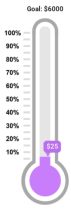

Serving & Giving

Tell the Epiphany Story Invite others to experience what makes Epiphany a special place for all. Share the story with others and INVITE them! We can all serve our church in this way!

FUNDRAISER ALERT! The Serve team kicks off our "Easter People" fundraiser today. Our goal is to raise $6000 to fund the tuition for one young lady at MILAGRO. We will have mission moments on Sundays and will track our progress on the bulletin board in the café. We would love to raise even more if we can! We hope you will join us in supporting the young ladies of MILAGRO!

Duluth Care Closet Our ELC Serve Team continues to grow our ministry at Duluth HS. With your help and generosity, we are providing important meals and snacks directly to young learners in need. Thank you for your continued support and benevolence. Please continue to donate through the church, not at the school, to respect the privacy, safety and security of the students.

Worship Assistants Worship is always more meaningful when we participate together. Please consider serving in a role! Contact Lisa Prescott, eapresc@msn.com or 623-824-6363 with questions or to schedule training.

Music Ministry If you would like to be a part of our musical arts ministry, we would love to have you share your passion and talent! Please reach out to Pastor Chris or Steve Belfield to chat about the possibilities!

Guatemala Delegation Visit: We have finalized the dates for our visit to MILAGRO/ILAG for August 18-25th. Tentative itinerary includes ILAG, MILAGRO, Antigua, Panajachel (co-operatives) and the village San José Las Rosas. This will be a great trip! Contact Steve Belfield or the church office if interested in joining.

MILAGRO
Creating Miracles in Guatemala

2026

COME MEET US!

Epiphany Delegation Visit

August 18-25, 2026

Contact Steve Belfield for more info

Epiphany's Official Affirmation of Welcome: Our unity is in Christ. We welcome all because God welcomes all, regardless of any human divisions: race or culture, sexual orientation, gender identity, gender expression, or relationship status. We welcome all without regard to addictions, physical or mental conditions, imprisonment, socio-economic circumstances or **anything** else that could divide us!