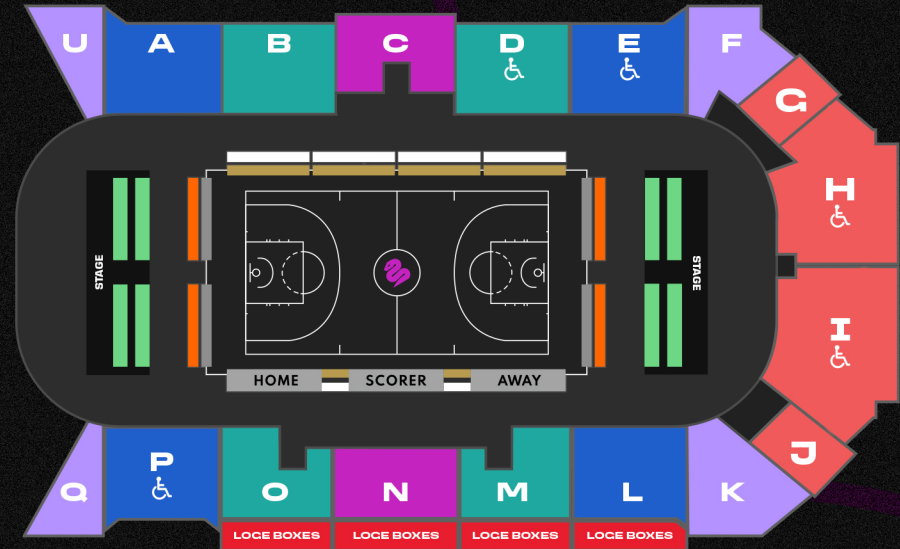

2026 GROUP TICKETS

SECTION

BOWL	12-49 TICKETS	50-99 TICKETS	100+ TICKETS
DISCOUNT	20%	25%	30%
	\$50.00	\$47.00	\$44.00
	\$44.00	\$42.00	\$39.00
	\$39.00	\$36.00	\$34.00
	\$28.00	\$27.00	\$25.00
	\$24.00	\$22.00	\$21.00

Merlis Belsher Place

SaskTel Centre