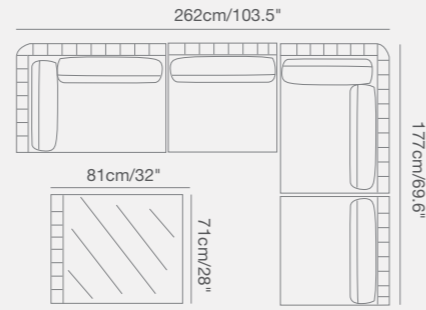

HUG

Endless configurations

Design your own configurations, your project is unique.