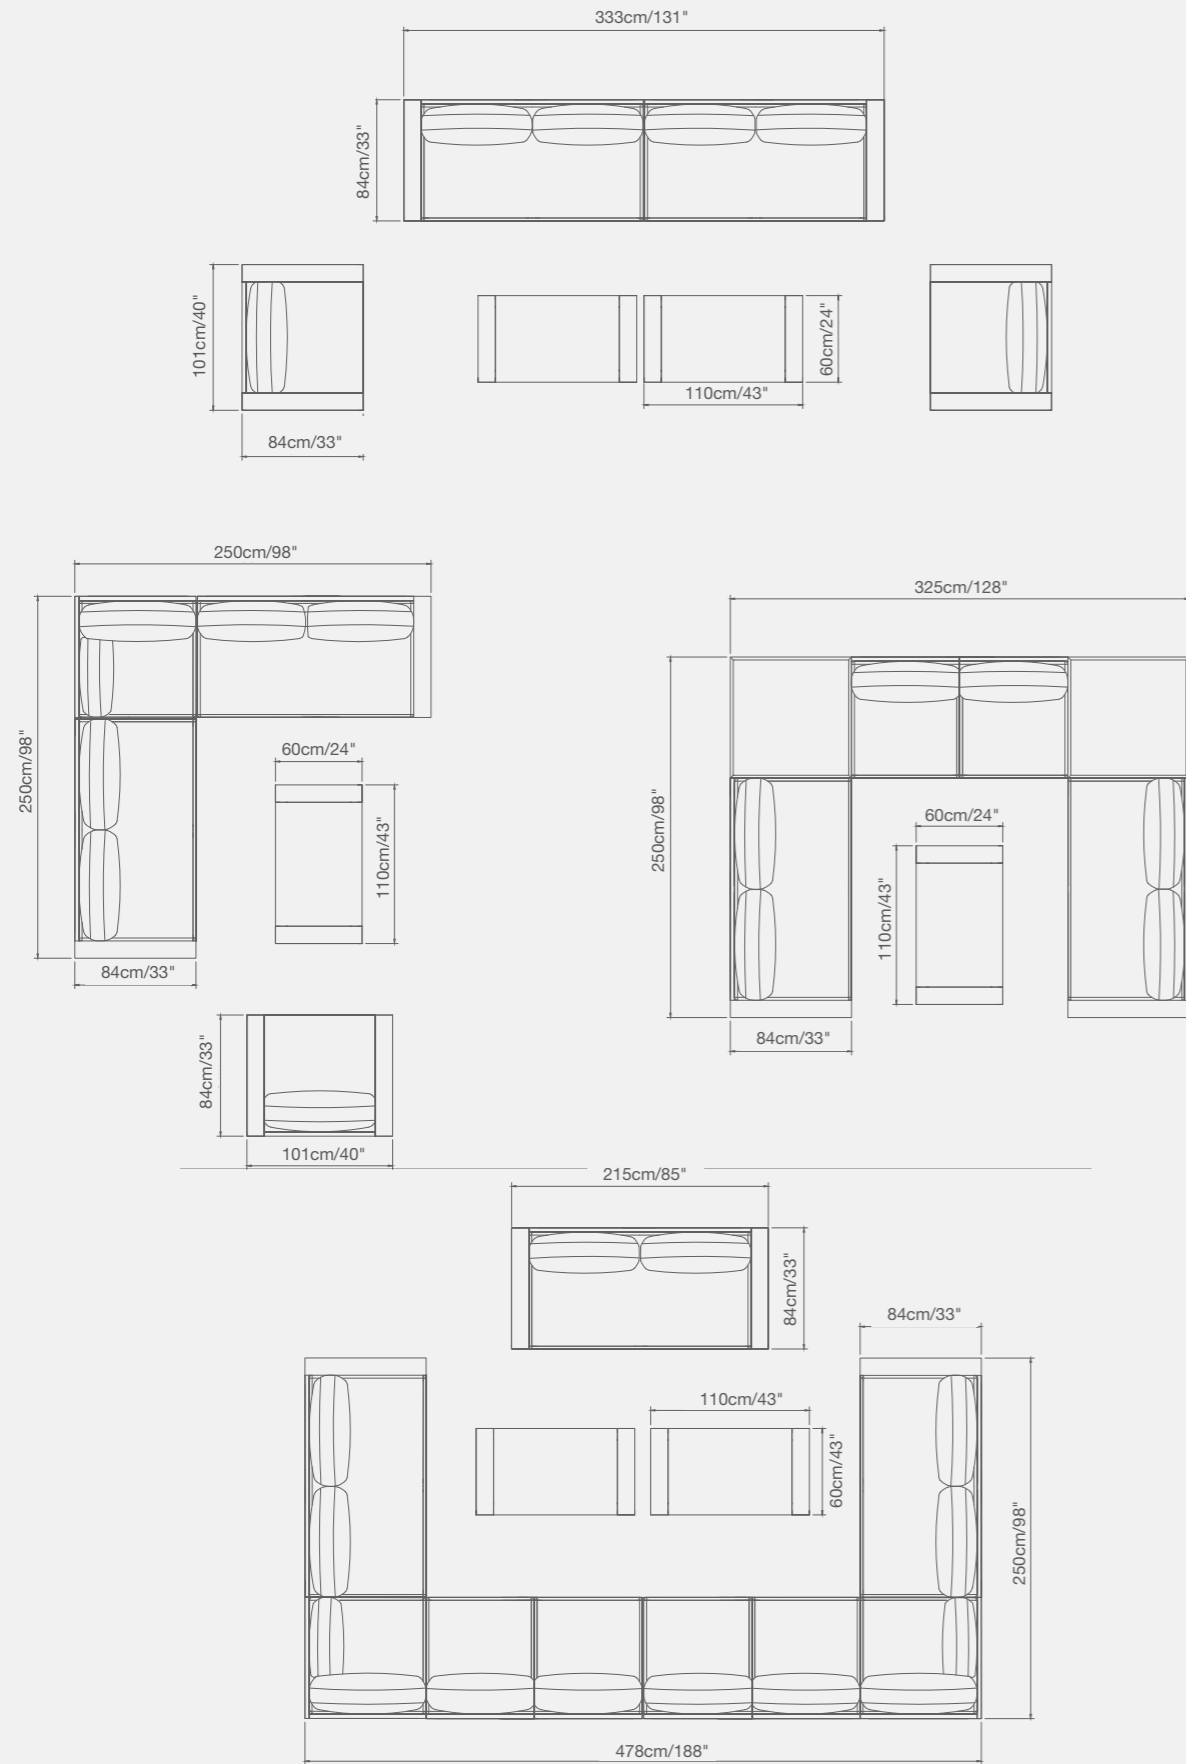

SKY

Endless configurations