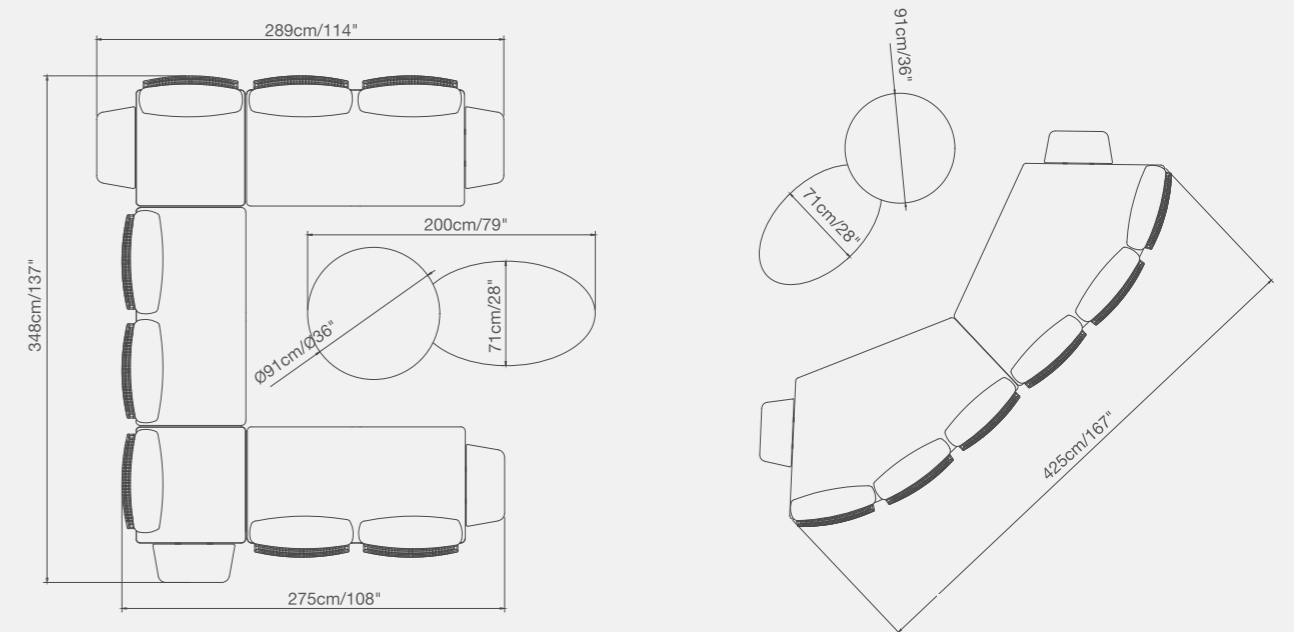

LOUNGE

A few configurations