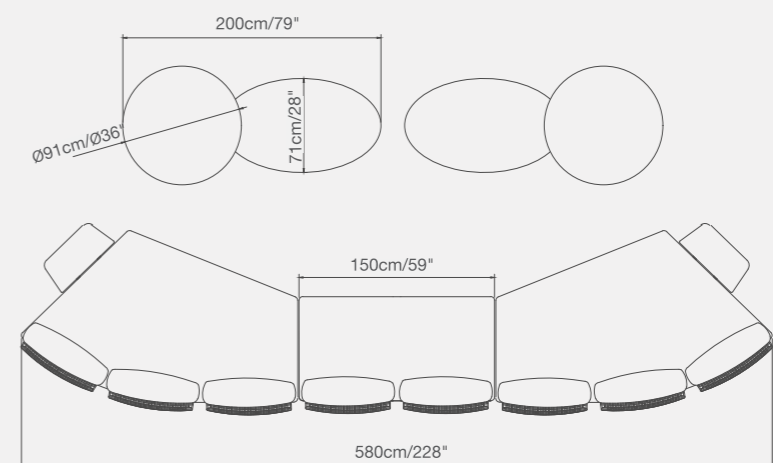

LOUNGE

A few configurations

LOUNGE

92 4151 40 LOUNGE right hand sofa
SKU# **LG73**
W. 217cm/85.4" D. 126cm/49.6" H. 71cm/28"
SH. 40cm/15.7"

92 4151 30 LOUNGE left hand sofa
SKU# **LG72**
W. 217cm/85.4" D. 126cm/49.6" H. 71cm/28"
SH. 40cm/15.7"