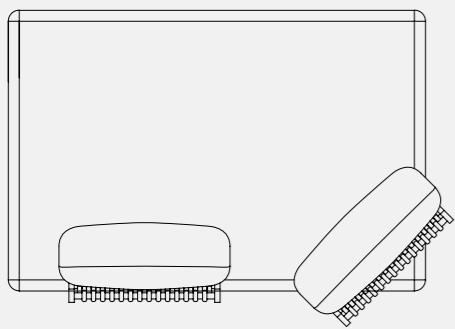

BREEZE

Island backs position