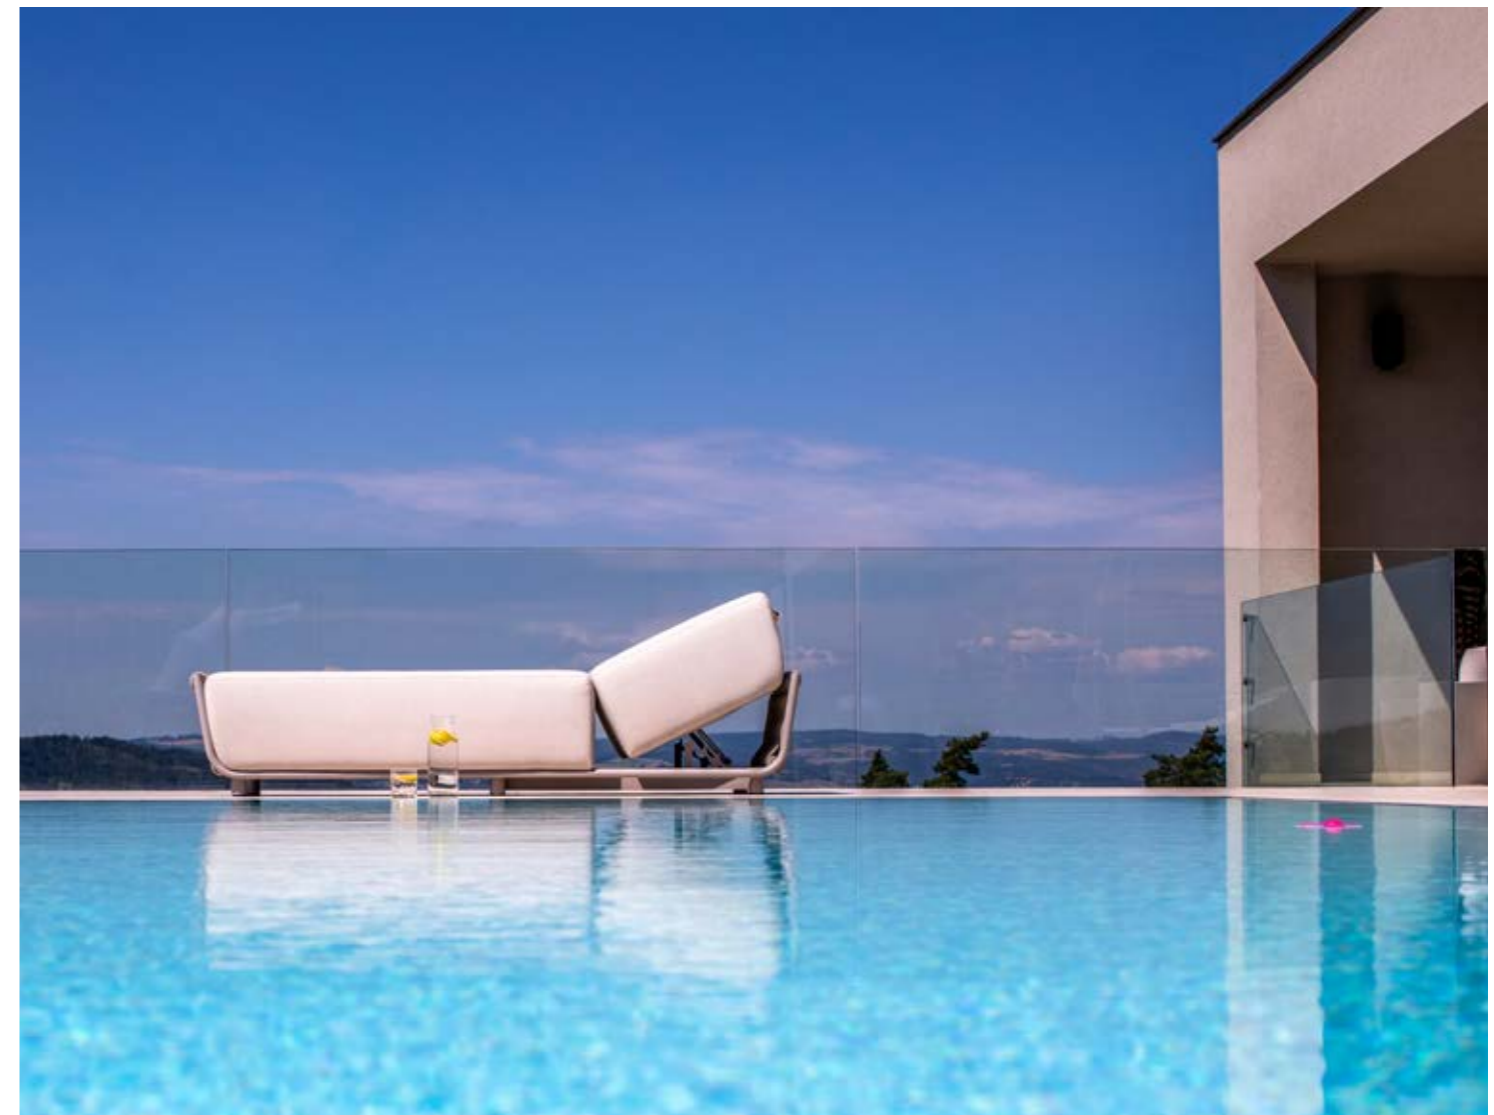

Anthracite

HUG

swivel chair

Once again, we've added new members to our HUG family, we can't help but do so due to popular demand! However, the DNA of the collection is respected with pieces that all share functionality, a strong and elegant look, high-end materials and great workmanship. HUG is an exceptional collection that not only offers endless configurations, but does so with a unique styling that simply makes a bold statement wherever excellent execution is requested in both residential and commercial projects, treat yourself to a timeless design.