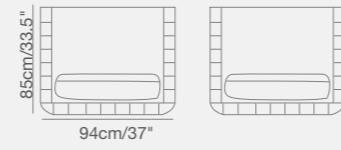

HUG

Endless configurations

Design your own configurations, your project is unique.