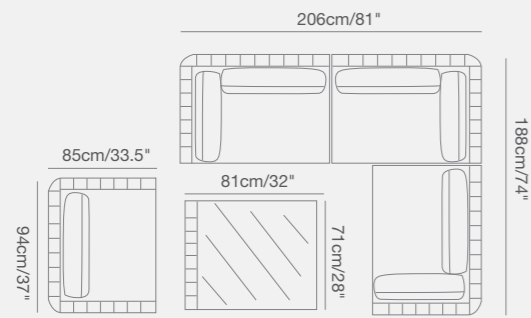

HUG

Endless configurations

Design your own configurations, your project is unique.