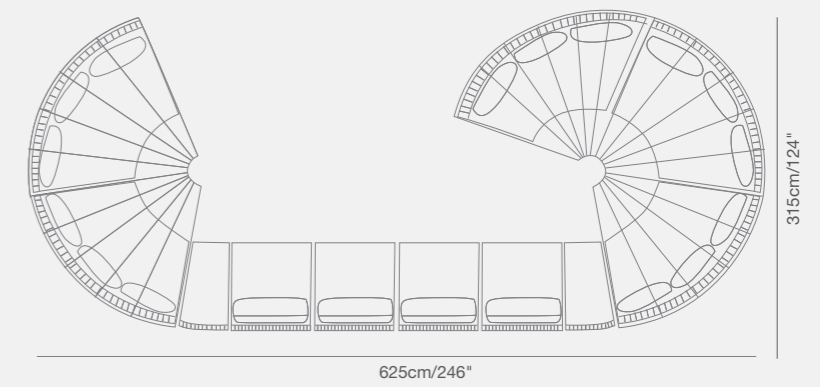

HUG

Endless configurations

Design your own configurations, your project is unique.