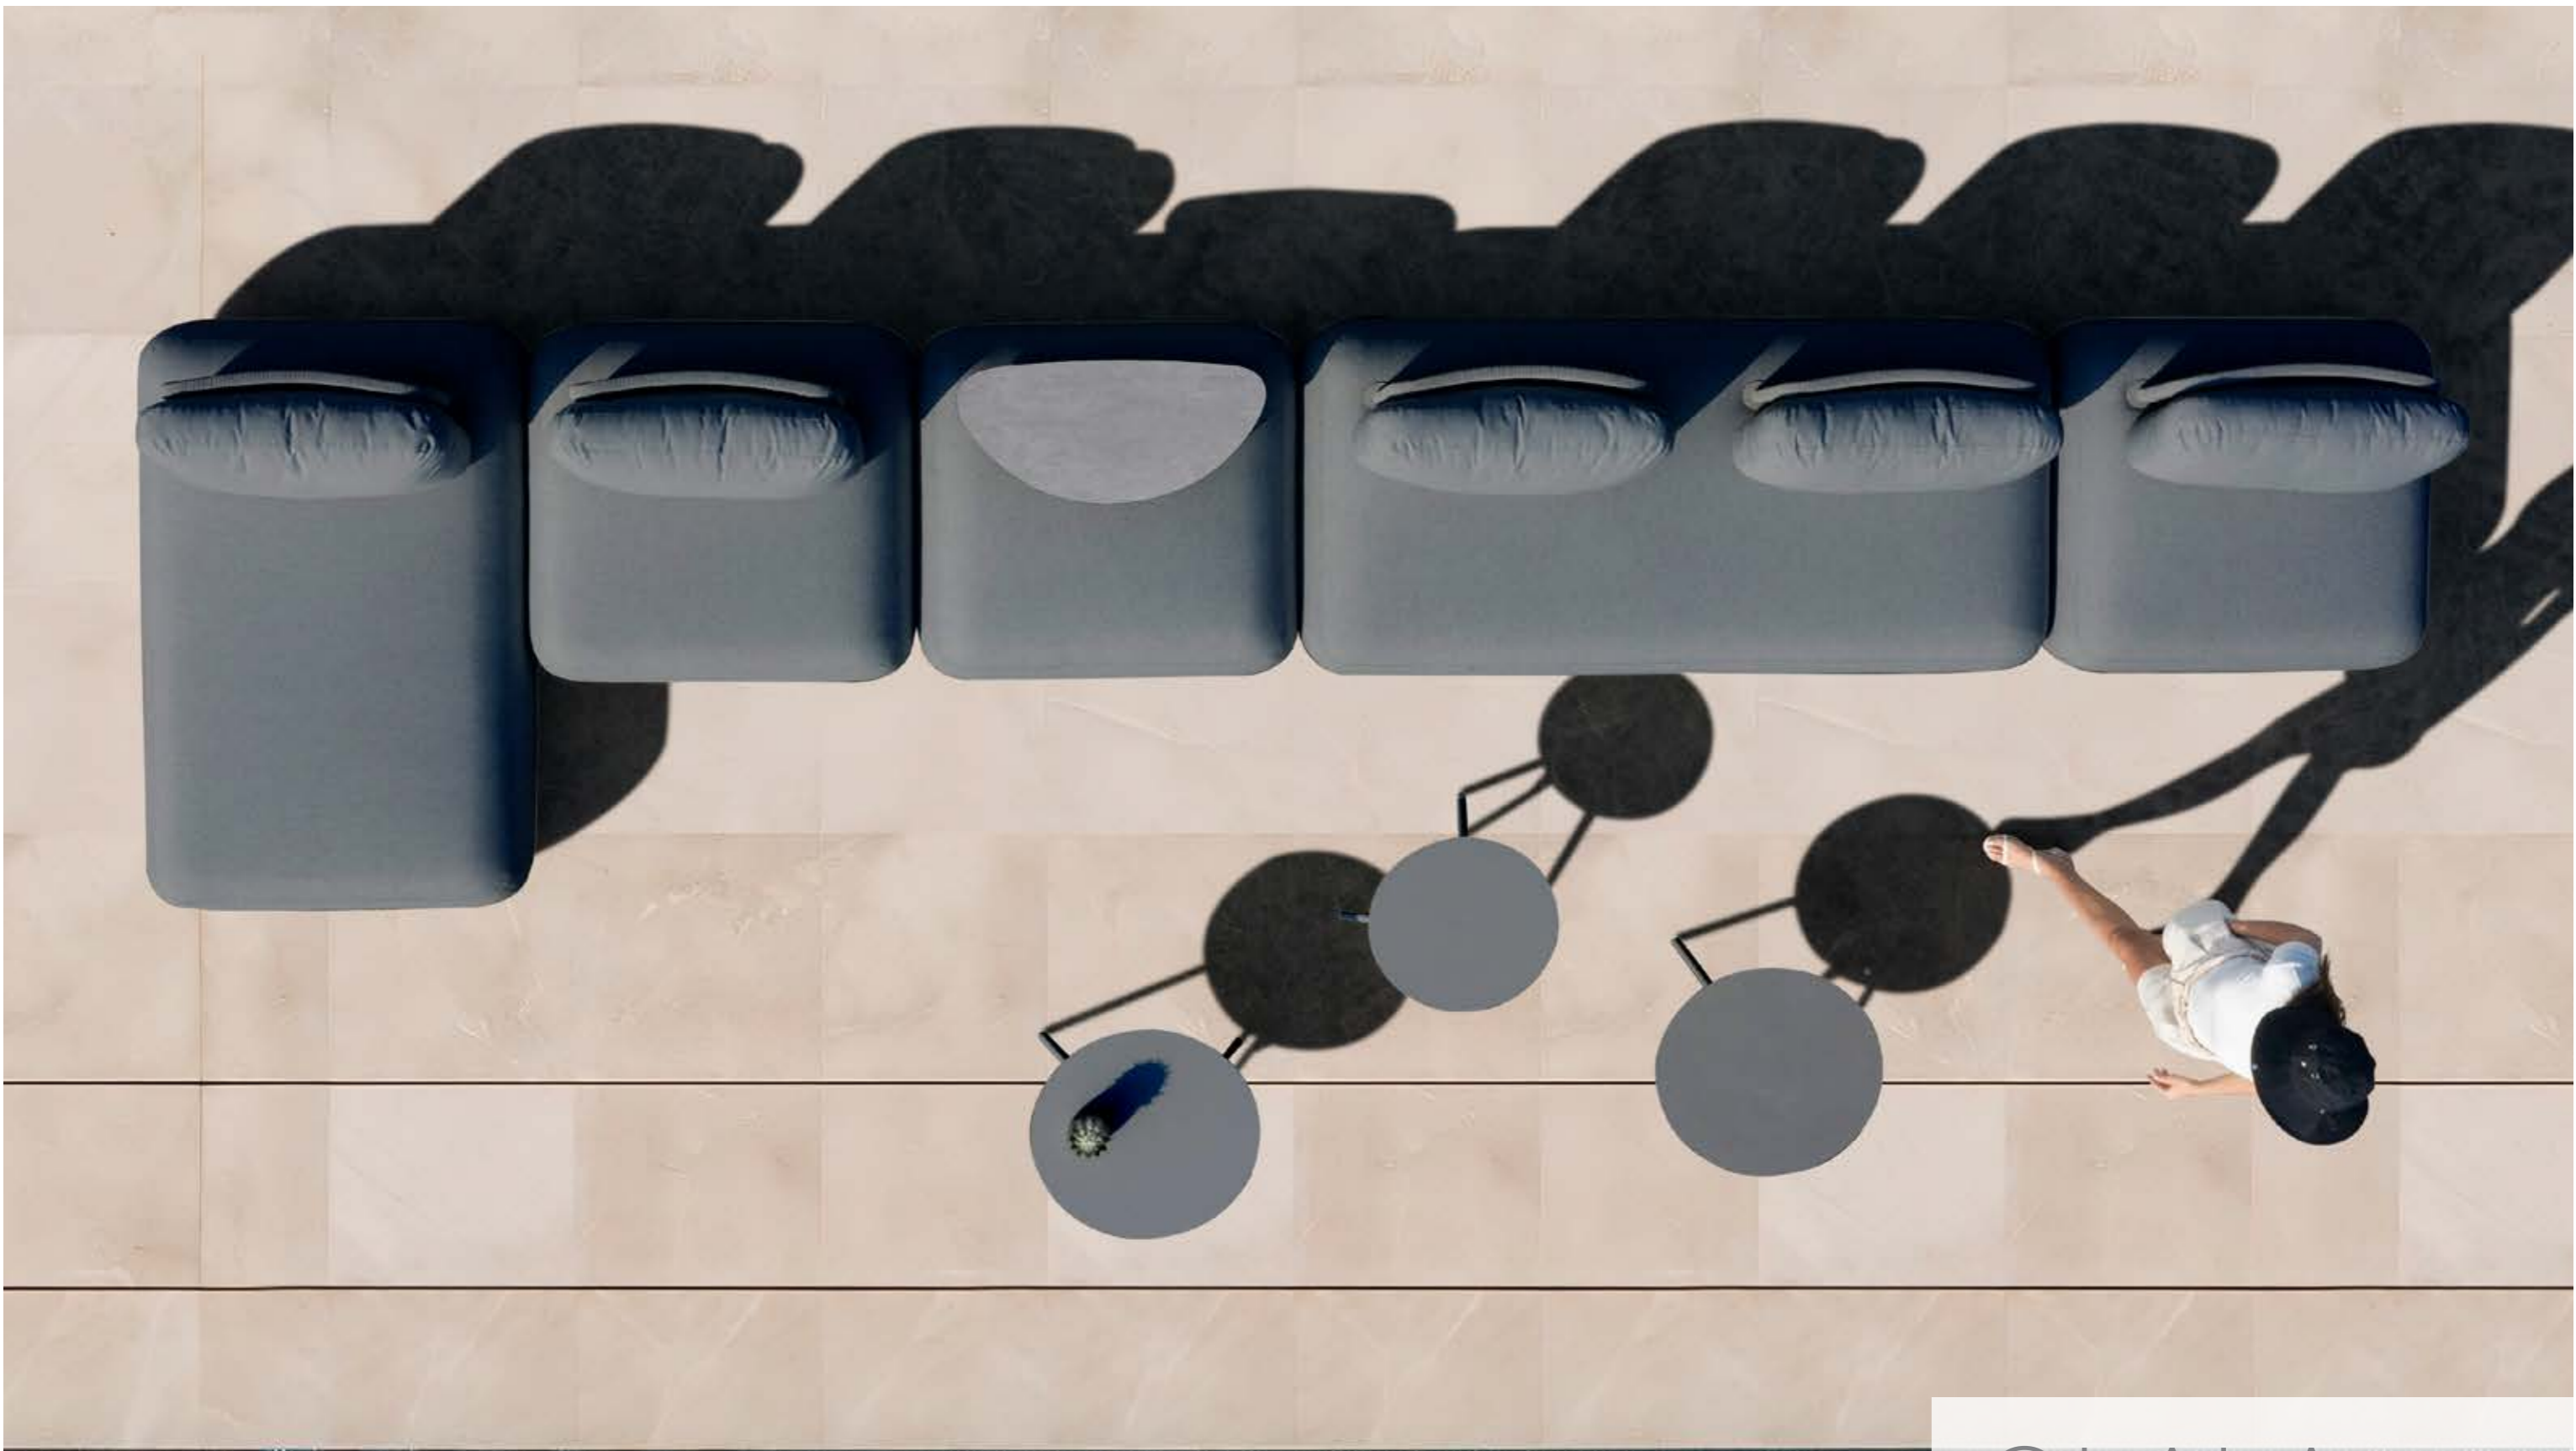

Teak finish aluminium

only for **SK50** chaise lounge

91 9625 10 SKY chaise lounge SKU# **SK50**
W . 76cm/30" D . 203cm/80" H . 34-99cm/13-39"

ALUWOOD is an innovative finish developed for COUTURE Jardin and expertly applied to our aluminum structures providing a wood look that is beautiful and very durable. Some collections are available in ALUOAK and ALUTEAK finishes. Now you can enjoy the look and warmth of wood without the inconveniences like maintenance, unpredictable color changes, warping and splitting. ALUWOOD outperforms real wood in more than one way, even after years outside.