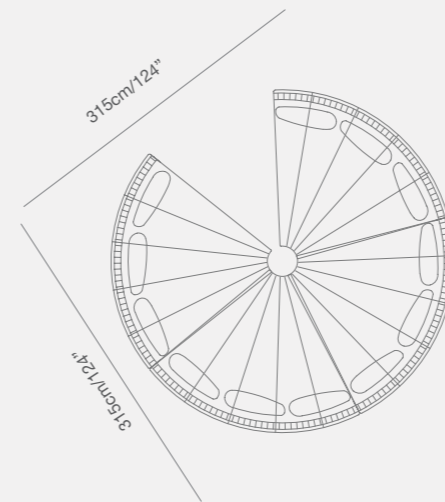

HUG

Endless configurations

Design your own configurations, your project is unique.