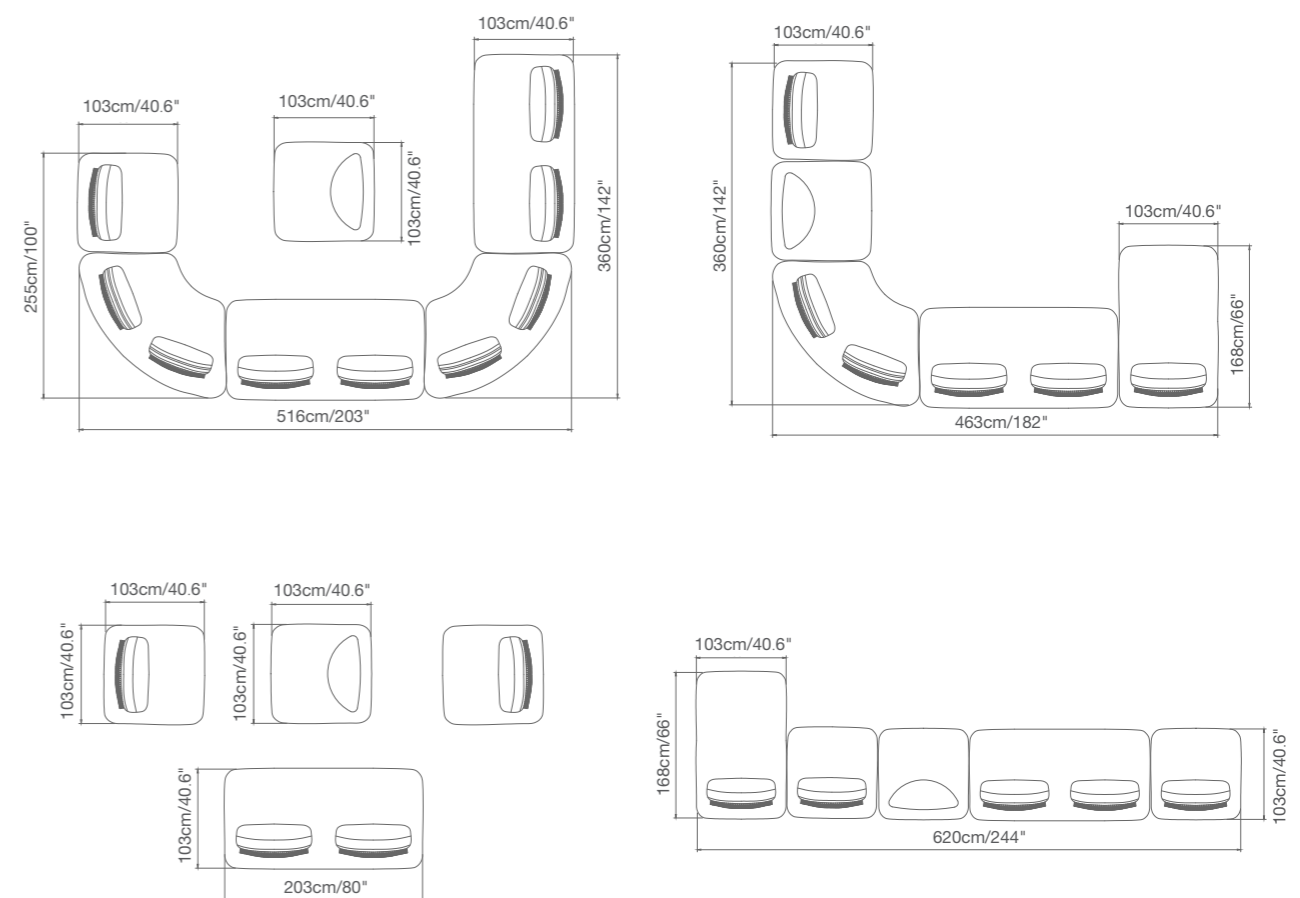

OLALA

A few configurations