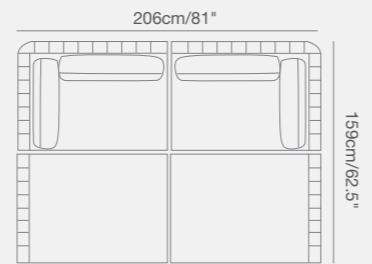

HUG

Endless configurations

Design your own configurations, your project is unique.