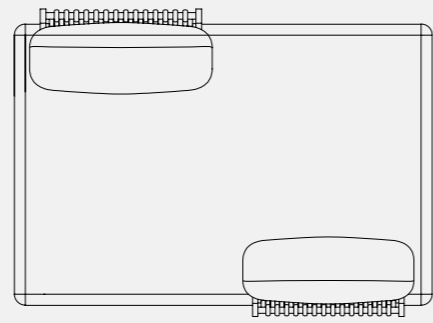

BREEZE

Island backs position