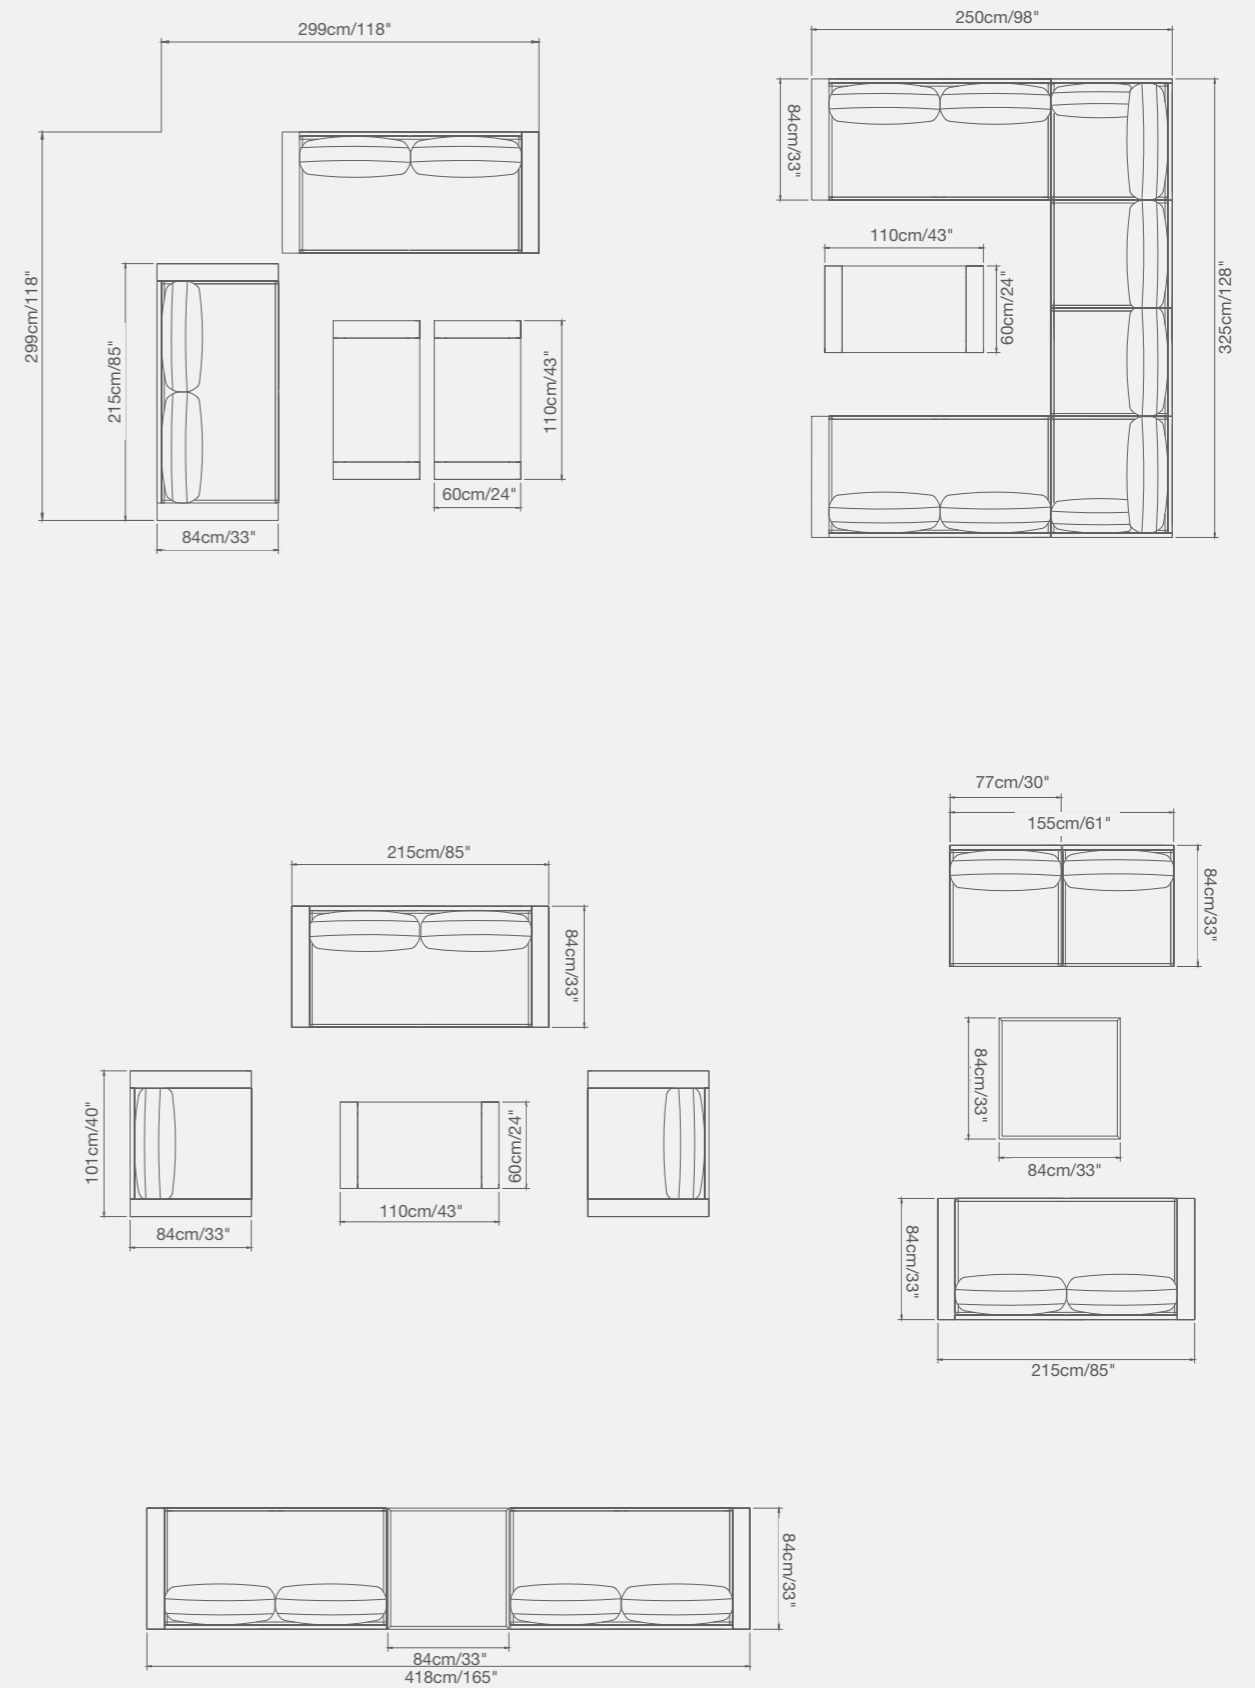

SKY

Endless configurations