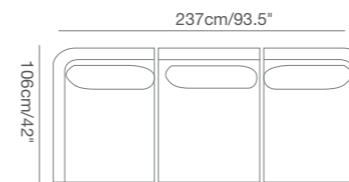

A few configurations