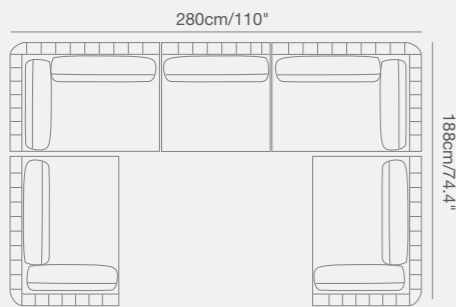

HUG

Endless configurations

Design your own configurations, your project is unique.