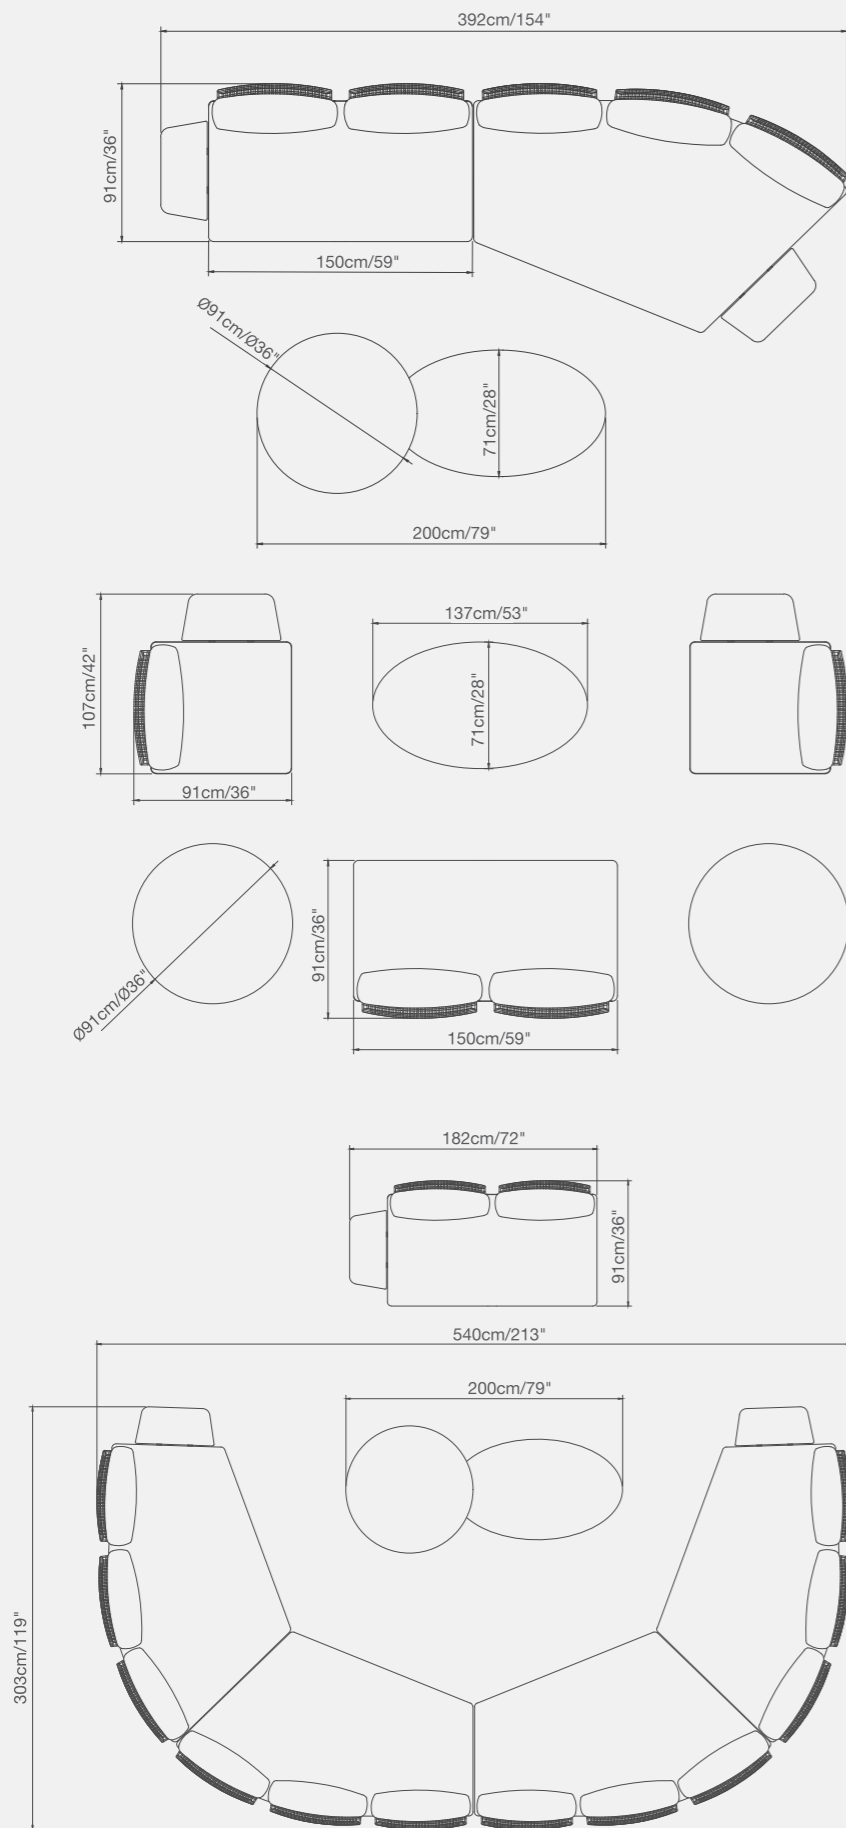

LOUNGE

A few configurations

LOUNGE

92 4151 40 LOUNGE right hand sofa
SKU# **LG73**
W. 217cm/85.4" D. 126cm/49.6" H. 71cm/28"
SH. 40cm/15.7"

92 4151 30 LOUNGE left hand sofa
SKU# **LG72**
W. 217cm/85.4" D. 126cm/49.6" H. 71cm/28"
SH. 40cm/15.7"