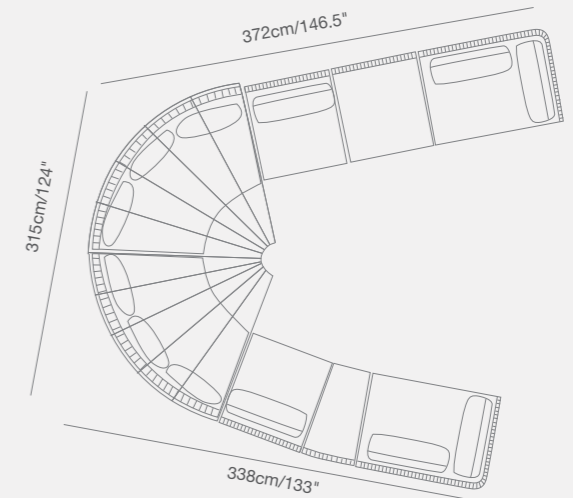

HUG

Endless configurations

Design your own configurations, your project is unique.