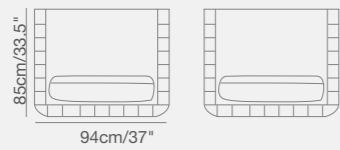

HUG

Endless configurations

Design your own configurations, your project is unique.