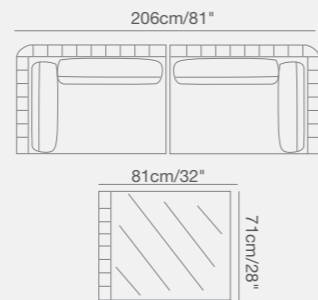

HUG

Endless configurations

Design your own configurations, your project is unique.