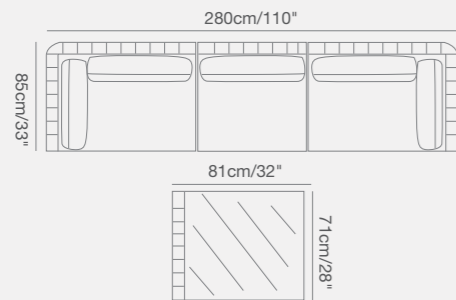

HUG

Endless configurations

Design your own configurations, your project is unique.