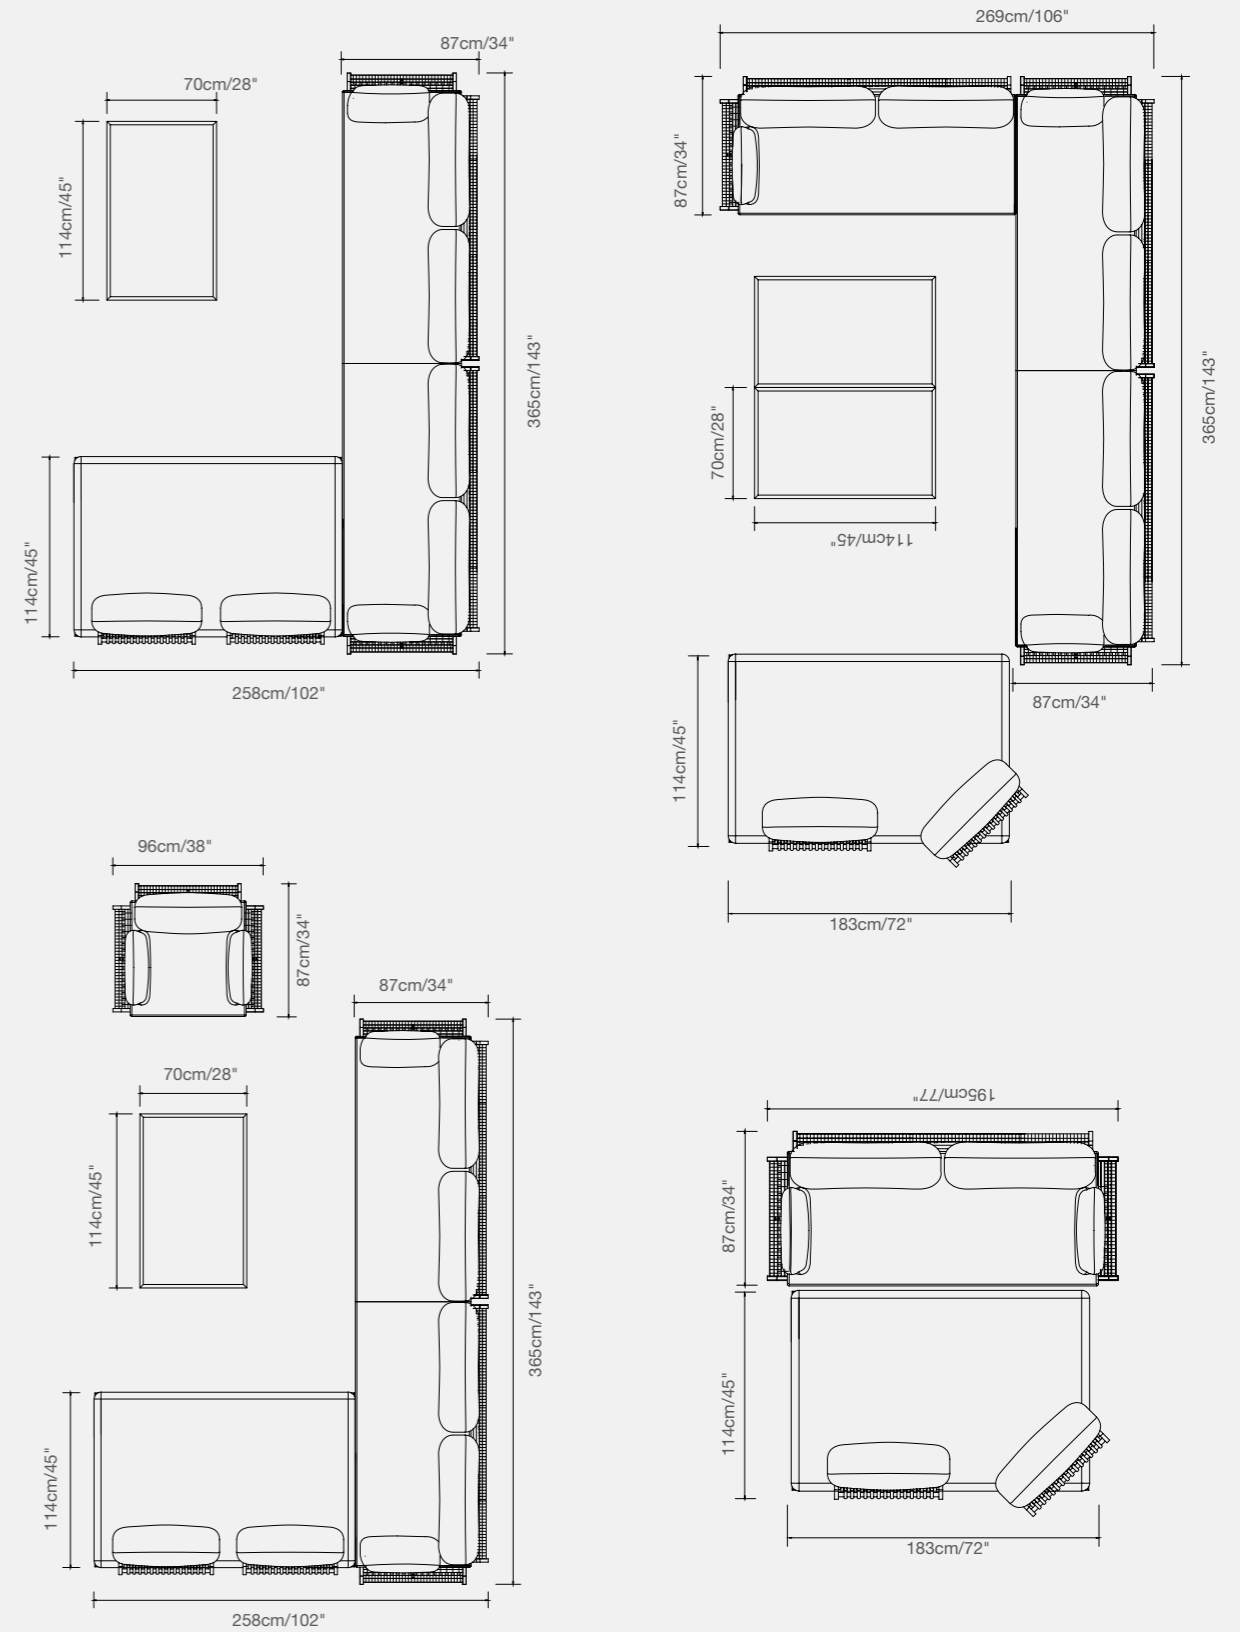

BREEZE

925 16100 BREEZE armchair
SKU# **BR10**
W.96cm/37.8" D.87cm/34.3" H.67cm/26.4"
SH.40cm/15.7" AH.67cm/26.4"

925 16110 BREEZE sofa
SKU# **BR30**
W.195cm/76.8" D.87cm/34.3" H.67cm/26.4"
SH.40cm/15.7" AH.67cm/26.4"