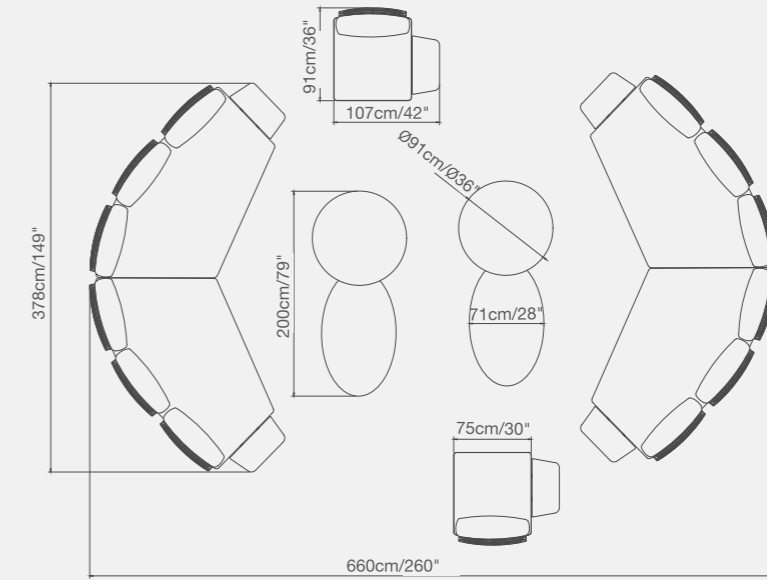

LOUNGE

A few configurations