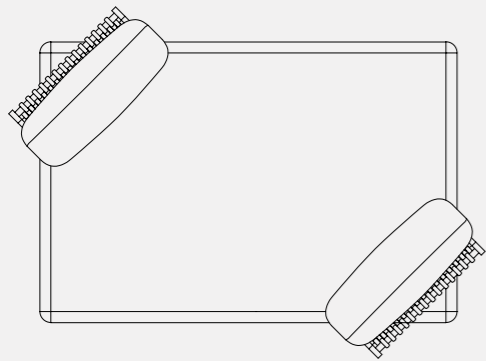

BREEZE

Island backs position