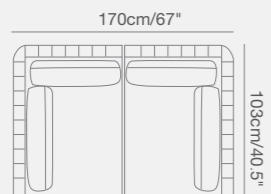

HUG

Endless configurations

Design your own configurations, your project is unique.