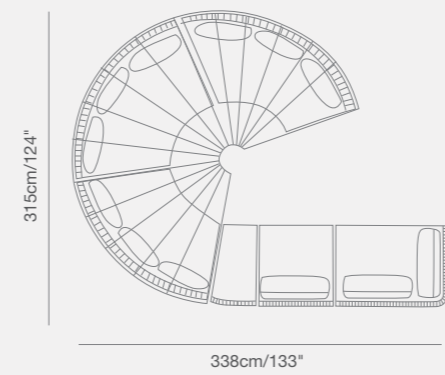

HUG

Endless configurations

Design your own configurations, your project is unique.