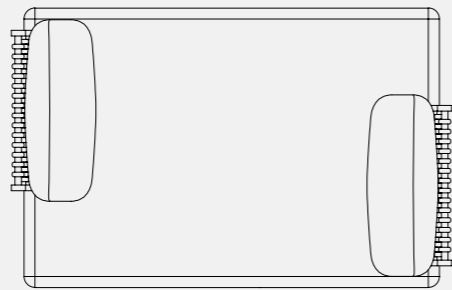

BREEZE

Island backs position