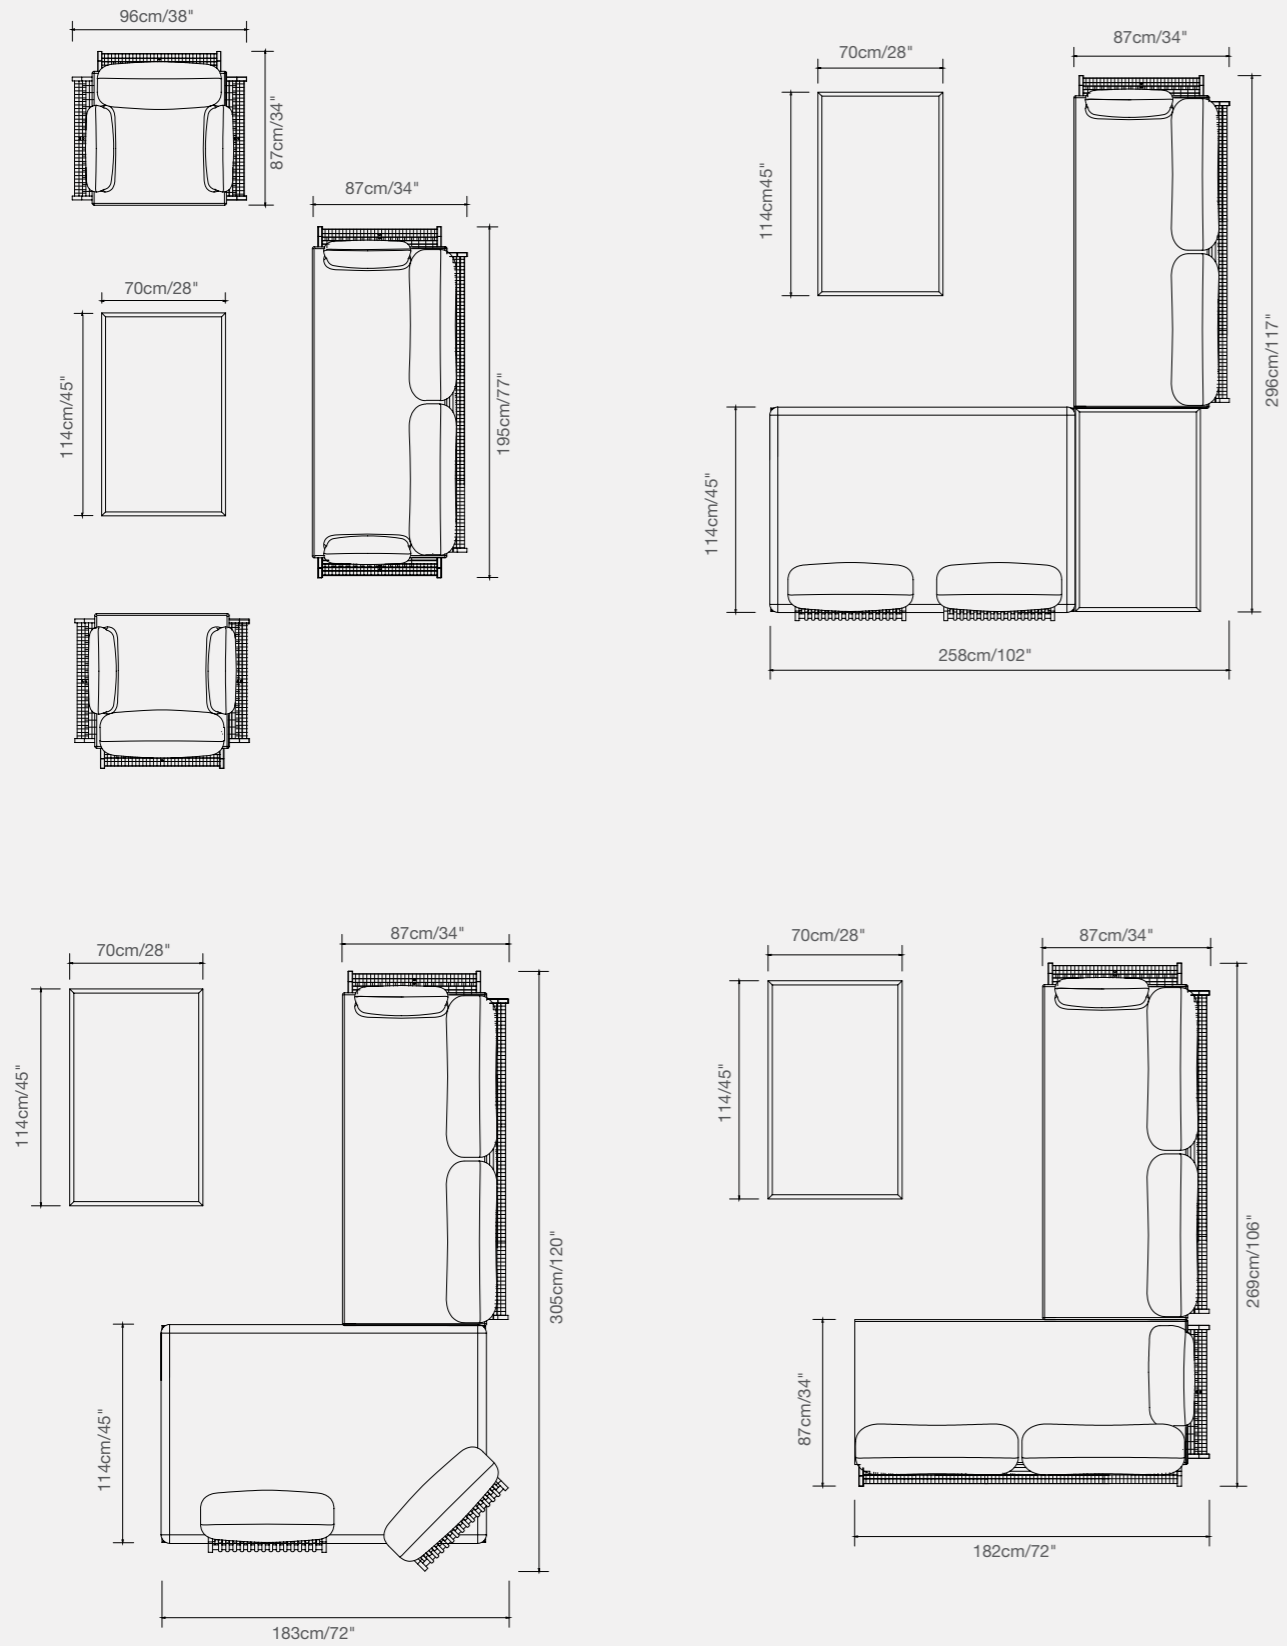

BREEZE

925 16100 BREEZE armchair
SKU# **BR10**
W.96cm/37.8" D.87cm/34.3" H.67cm/26.4"
SH.40cm/15.7" AH.67cm/26.4"

925 16110 BREEZE sofa
SKU# **BR30**
W.195cm/76.8" D.87cm/34.3" H.67cm/26.4"
SH.40cm/15.7" AH.67cm/26.4"