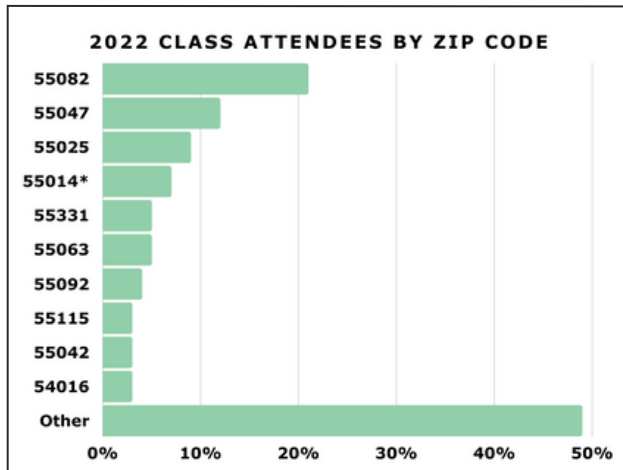

MMFS Community

Marine Mills Folk School is a destination folk school based in historic Marine on St. Croix, Minn., along the St. Croix River. We believe in accessibility and inclusivity; all are welcome.

The MMFS community is made up of curious learners, artisan-instructors, Marine on

St. Croix neighbors and friends, and staff from throughout the region.

In 2022, people ages 3 to 90+, from all seven counties in the Twin Cities metro area, eastern Wisconsin, Iowa, and even greater distances, attended an event at MMFS.

*Includes 55104, 55105, 55106, 55116 & 55118.