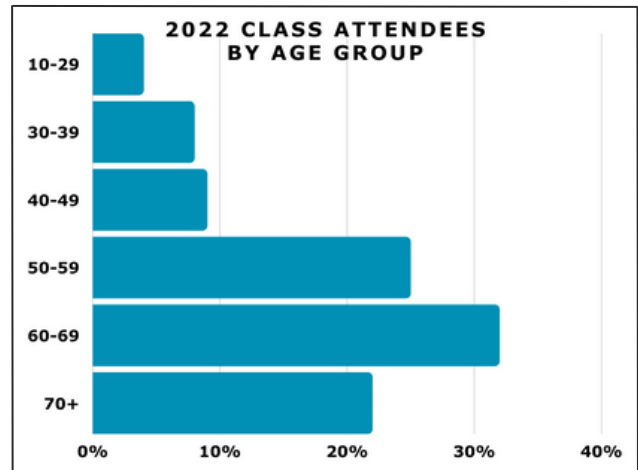

MMFS Community

Marine Mills Folk School is a destination folk school based in historic Marine on St. Croix, Minn., along the St. Croix River. We believe in accessibility and inclusivity; all are welcome.

The MMFS community is made up of curious learners, artisan-instructors, Marine on

St. Croix neighbors and friends, and staff from throughout the region.

In 2022, people ages 3 to 90+, from all seven counties in the Twin Cities metro area, eastern Wisconsin, Iowa, and even greater distances, attended an event at MMFS.

*Includes 55104, 55105, 55106, 55116 & 55118.