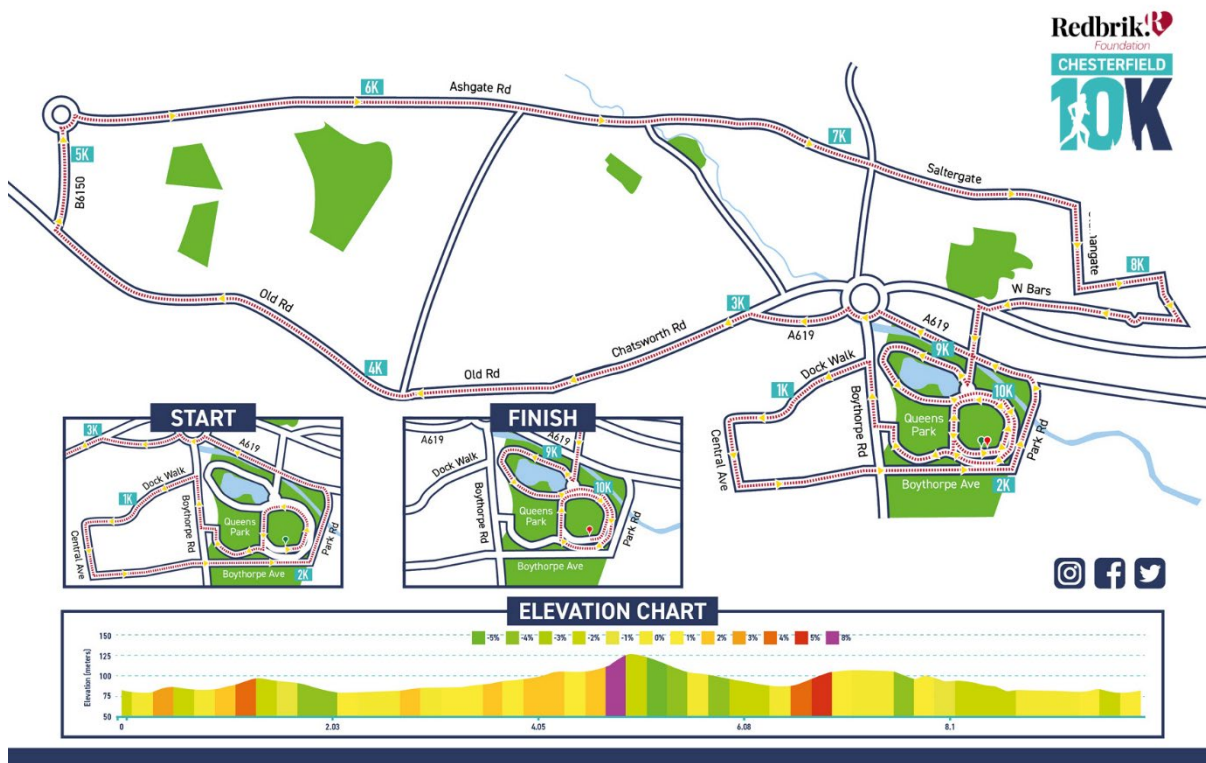

In accordance with traffic authority regulations for Derbyshire County Council, an order has been made prohibiting and restricting the use of certain roads and road junctions by vehicles in order to facilitate the safe holding of the Redbrik Foundation Chesterfield 10K.

The event will require the closure of roads and road junctions, car parking restrictions as well as the suspension of a number of Traffic Regulation Orders between 07:00 until 13:00 on Sunday 17th May 2026.

ROAD CLOSURES

Road Closures	Road Closure Time	Road Re-opening Time
Boythorpe Road	08:00	10:50
Dock Walk	08:00	10:55
Central Avenue	08:00	10:57
Boythorpe Avenue	08:00	11:10
Park Road	08:00	11:10
Markham Road (closed between Park Rd and West Bars)	08:00	11:15
West Bars Roundabout	09:00	11:15
Wheatbridge Road	08:00	11:20
Chatsworth Road (closed between West Bars roundabout and Factory Street)	08:00	11:30
Old Road	08:00	11:40
Slack Lane (open travelling towards Loundsley Green)	08:00	11:45
Ashgate Road (open travelling towards town)	08:00	12:10
Saltergate (open travelling towards town)	08:00	12:15
Glumangate	08:00	12:15
High Street	08:00	12:20
Burlington Street	08:00	12:20
Steeplegate	08:00	12:20
Vicar Lane	08:00	12:20
Low Pavement	08:00	12:25
West Bars	08:00	12:25

PARKING RESTRICTIONS

Parking Restrictions		Date & Time		Date & Time	
		START		FINISH	
Chatsworth Rd	No Parking	16 th May	14:00	7 th May	14:00
Ashgate Rd	No Parking		14:00		14:00
Glumangate	No Parking		14:00		14:00
Boythorpe Ave	No Parking		14:00		14:00