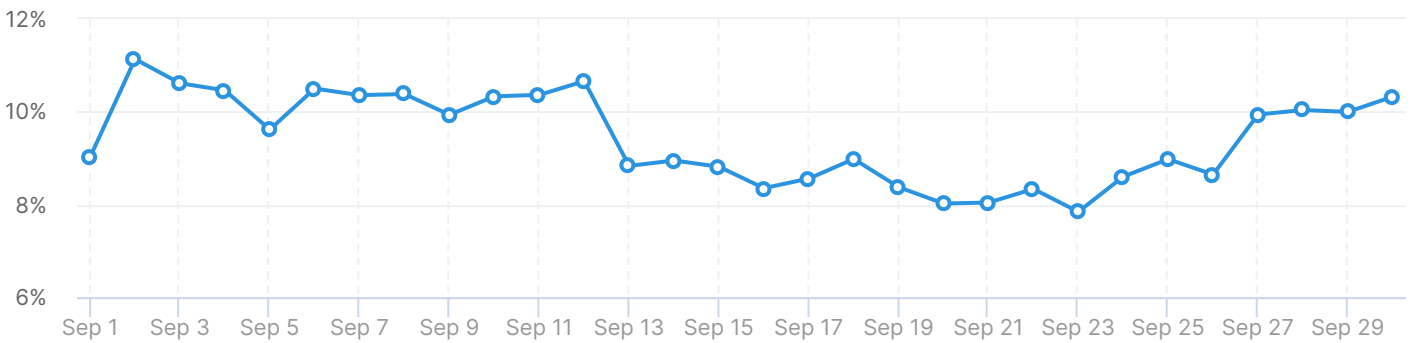

Report Type: Organic

Volume Type: Local

Period: Sep 01 – 30, 2024

Local pack: yes

Hotels pack: yes

Visibility

jademillsestates.com

Rankings Distribution