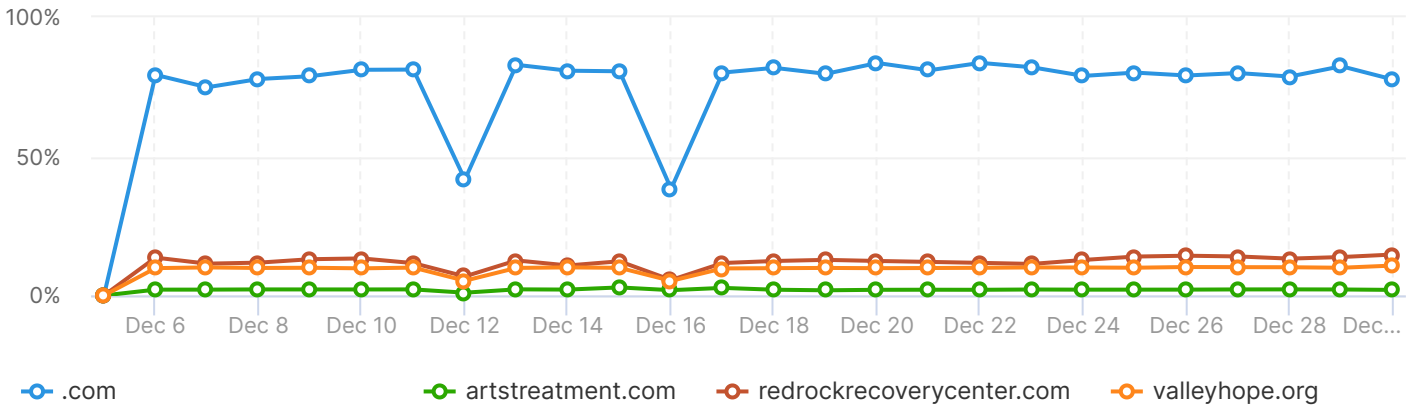

Position Tracking: Overview (organic)

Tracking URL: .com

Device & Location: Desktop, Denver, Colorado, United States (Google)

Report Type: Organic

Volume Type: Local

Period: Dec 05 – 30, 2025

Local pack: yes

Hotels pack: yes

Visibility

Rankings Distribution

Domain	Visibility	Change
.com	77.64%	71.36%
redrockrecoverycenter.com	14.70%	13.73%
valleyhope.org	10.74%	10.29%
artstreatment.com	1.99%	1.53%

Rankings in Top 3

Domain	Keywords	New	Improved	Lost	Declined
.com	89	1	4	1	10
redrockrecoverycenter.com	29	4	6	4	8
artstreatment.com	1	0	1	0	0
valleyhope.org	1	1	1	0	0