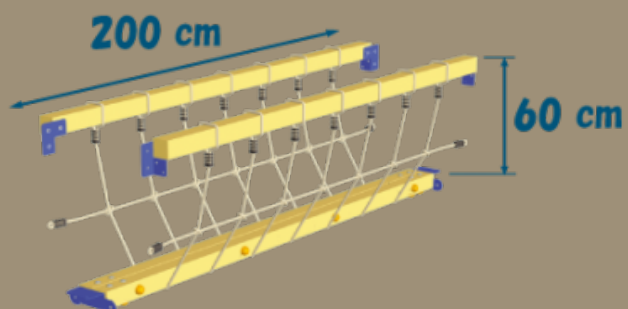

@BRIDGE

COMPATIBLE TOWERS:

- Pagoda
- Cascade
- Kiosk
- Penthouse
- Beach Hut
- Palazzo