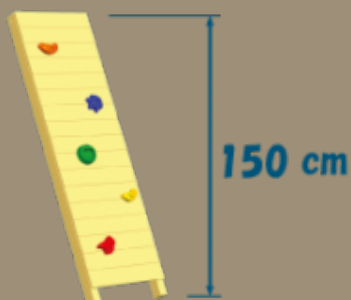

MODULES

ALICIA SWING

210 CM HIGH

FOOTPRINT: 300cm x 210cm

Swingseat, rings and anchors included

@WALL

COMPATIBLE TOWERS:

- Pagoda
- Belvedere
- Cascade
- Kiosk
- Penthouse
- Beach Hut
- Palazzo