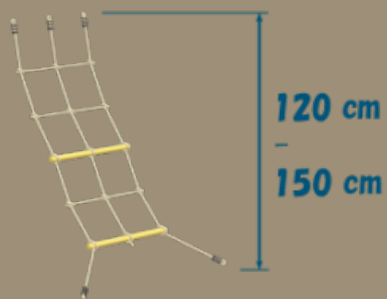

MODULES

@NET

COMPATIBLE TOWERS:

- Pagoda
- Belvedere
- Cascade
- Kiosk
- Penthouse
- Beach Hut
- Palazzo