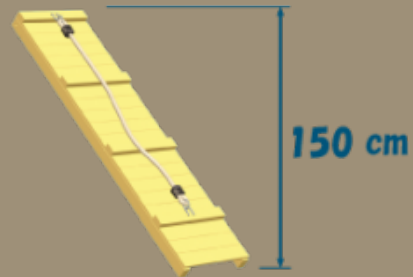

@RAMP

COMPATIBLE TOWERS:

- Pagoda
- Belvedere
- Cascade
- Kiosk
- Penthouse
- Beach Hut
- Palazzo