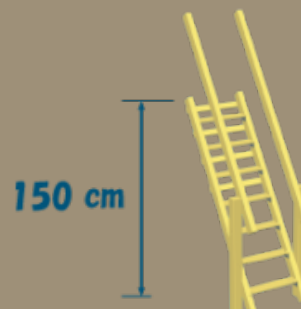

@STEPS

COMPATIBLE TOWERS:

- Pagoda
- Belvedere
- Cascade
- Kiosk
- Penthouse
- Beach Hut
- Palazzo