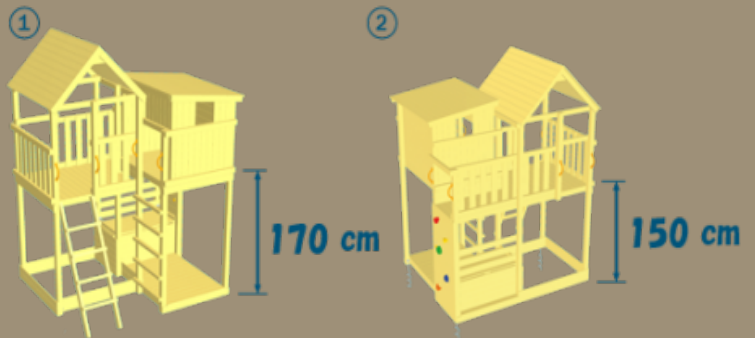

TOWERS & SWINGS

PALAZZO

COMPATIBLE MODULES:

- @Challenger
- @Steps
- @Swing
- @Wall
- @Ramp
- @Net

SOME ACCESSORY SUGGESTIONS:

- Slide - 1500mm
- Steering wheel
- Telephone
- Letter box
- Telescope "Star"
- Megaphone
- Bell
- Letterbox
- Periscope
- Binoculars