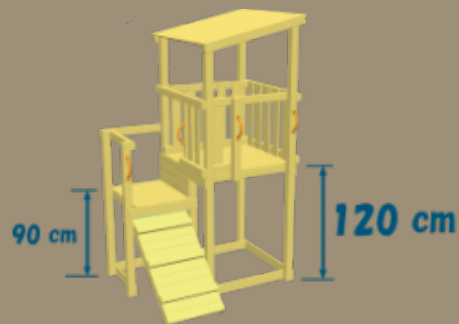

TOWERS & SWINGS

CASCADE

COMPATIBLE MODULES:

@Challenger
@Swing
@Bridge

SOME ACCESSORY SUGGESTIONS:

Slide - 1200mm
Steering wheel
Telephone
Letter box
Telescope "Star"
Megaphone