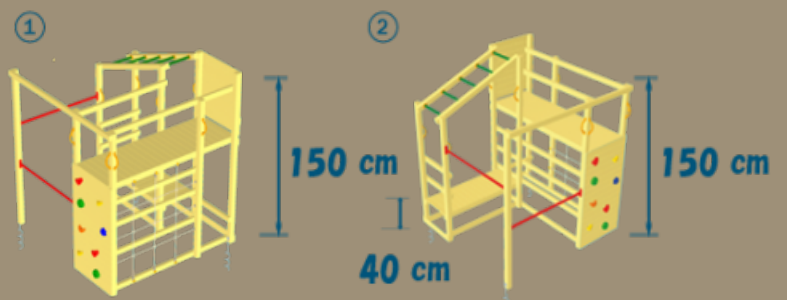

SOME ACCESSORY SUGGESTIONS:

- Slide - 1500mm
- Steering wheel
- Telephone
- Letter box
- Telescope "Star"
- Megaphone
- Bell
- Letterbox
- Periscope
- Binoculars