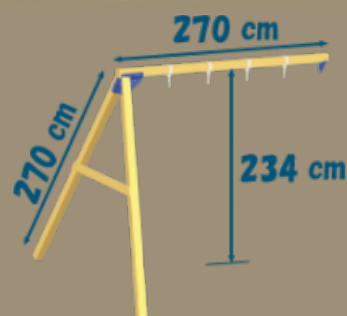

MODULES

ALICIA SWING

210 CM HIGH

FOOTPRINT: 300cm x 210cm

Swingseat, rings and anchors included

@WALL

COMPATIBLE TOWERS:

- Pagoda
- Belvedere
- Cascade
- Kiosk
- Penthouse
- Beach Hut
- Palazzo