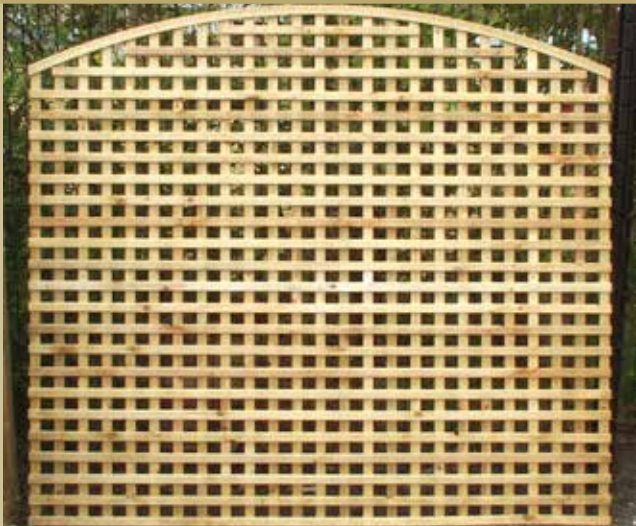

These decorative woven or alternate spaced boards are identical on both sides, which are ideal as a dividing fence between neighbours. The panels are made with a 45mm frame. There are a range of matching gates available.

SIZES:

1800 x 1800mm BXPL18
1800 x 1200mm BXPL12
1800 x 900mm BXPL09
1800 x 600mm BXPL06

SANDRA LATTICE

SIZES:

1800 x 1800mm BXSA18
1000 x 1800mm BXSA1

LYDIA LATTICE

SIZES:

1800 x 1800mm BXLY18
1000w x 1800mm BXLY1

- 1830 x 1220 SCN64
- 1830 x 1520 SCN65
- 1830 x 1830 SCN66

CONVEX SCREEN

SIZE: 1830 x 1830mm (1830mm in the centre) CSN66

CONVEX SCREEN

SIZE: (Width) 1200mm (Height)1830mm CSN46

TRELLIS

- 1830 x 305 TLL61
- 1830 x 610 TLL62
- 1830 x 915 TLL63
- 1830 x 1220 TLL64
- 1830 x 1520 TLL65
- 1830 x 1830 TLL66