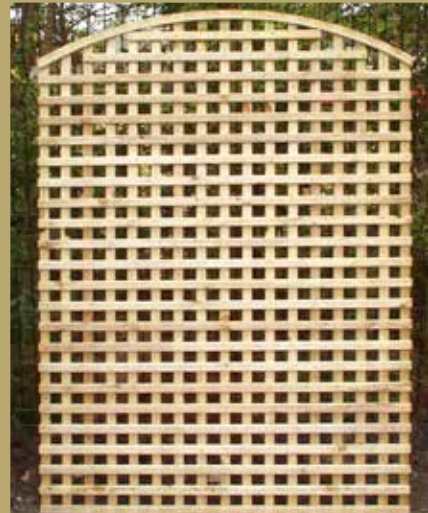

- 1830 x 1220 SCN64
- 1830 x 1520 SCN65
- 1830 x 1830 SCN66

CONVEX SCREEN

SIZE: 1830 x 1830mm (1830mm in the centre) CSN66

CONVEX SCREEN

SIZE: (Width) 1200mm (Height)1830mm CSN46

TRELLIS

- 1830 x 305 TLL61
- 1830 x 610 TLL62
- 1830 x 915 TLL63
- 1830 x 1220 TLL64
- 1830 x 1520 TLL65
- 1830 x 1830 TLL66