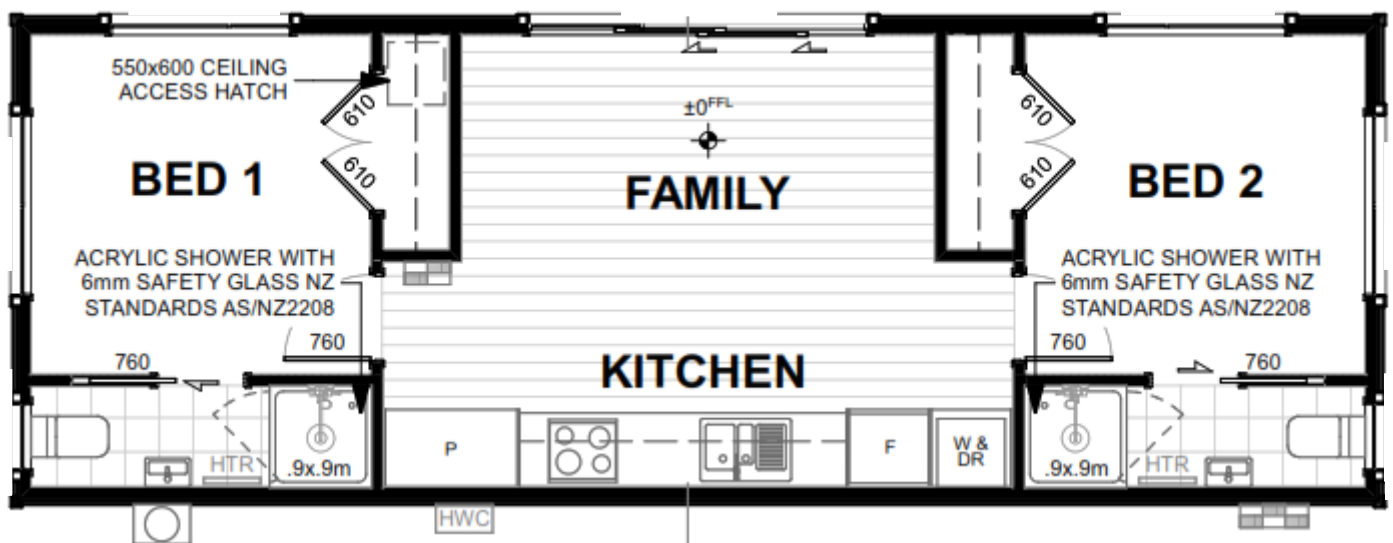

HAURAKI TRANSPORTABLE HOMES

Dakota – 2 Bedroom 50m²

Floor area 50sqm (11.95m x 4.18m)