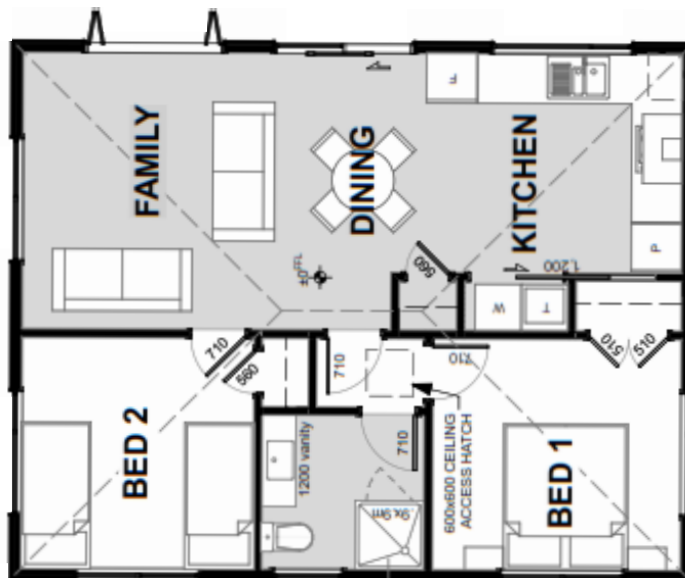

HAURAKI TRANSPORTABLE HOMES

Arizona – 2 Bedroom 60m²

Proposed Floor Plan – Floor area 59.9m²
Floor 8.7m x 6.89m

P: Mike 021 356 376 / Janine 027 753 4753

E: mike@haywardbuilders.co.nz

W: www.haywardbuilders.co.nz/transportable-homes