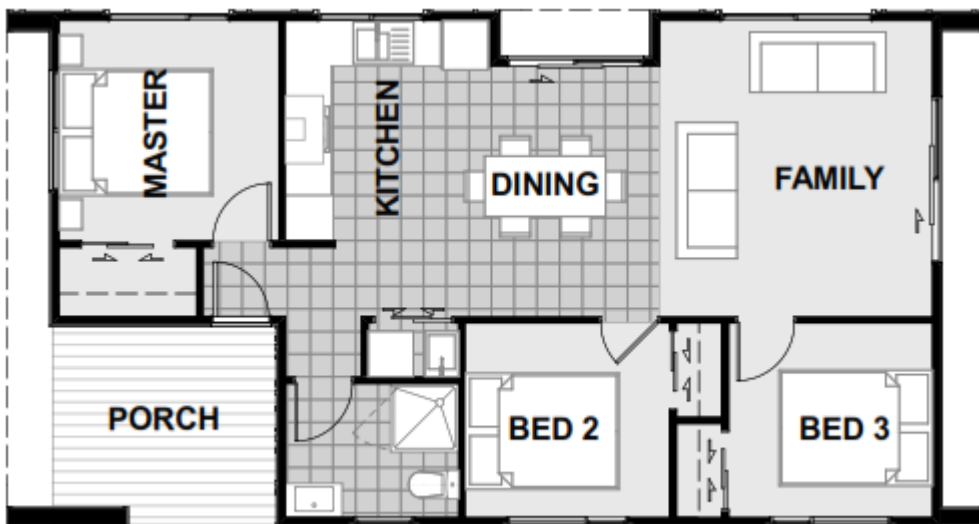

HAURAKI TRANSPORTABLE HOMES

Phoenix – 3 Bedroom 70m²

Proposed Floor Plan – Floor area 70m² (to outside of timber framing) Floor 12.915m x 6.750m

P: Mike 021 356 376 / Janine 027 753 4753

E: mike@haywardbuilders.co.nz