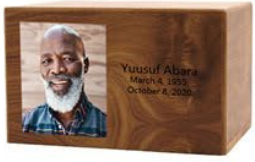

SIMPLE MDF | 2005
Natural

F $339 **K** $259