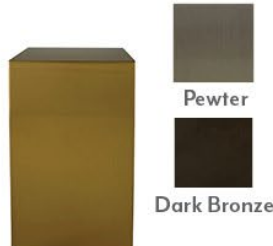

F \$399 **K** \$269

SIMPLE RECTANGLE | 2032 Oak, 2037 Cherry, 2038 Dark Cherry

F \$439

SIMPLE SQUARE | 2042 Oak, 2047 Cherry, 2048 Dark Cherry

F \$439

MANCHESTER | 2226 Walnut, 2228 Oak, 2225 Cherry

F \$679

REFLECTIONS | 0110 Gold, 0112 Pewter, 0115 Dark Bronze

F \$459

ACROPOLIS | 4020
Garnet

F \$619 **K** \$409

For more acropolis
urn colors
See page 29

All Jewelry holds a nominal amount of cremated remains. All necklaces includes a matching stainless steel chain.