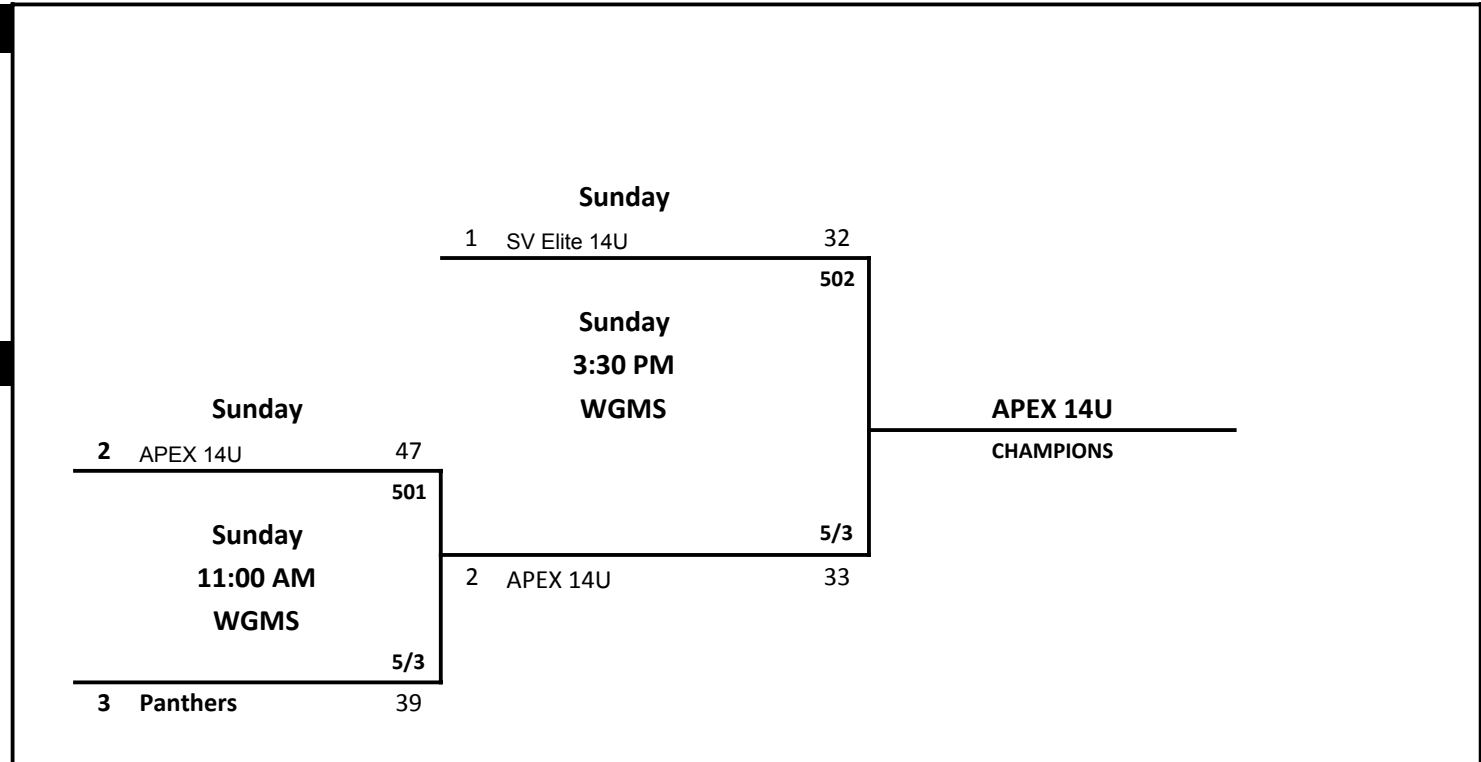

2026 NJBSV SPRING LEAGUE | MAR-MAY

Boys 14U Slam Dunk

Sunday, May 3

3 Teams in Bracket

- 1 SV Elite 14U
- 2 APEX 14U
- 3 Panthers

Location(s)

WGMS

Willow Glen Middle School
2105 Cottle Ave San Jose CA 95125

WGHS

Willow Glen High School
2001 Cottle Ave San Jose CA 95125

PIONEER HS

Pioneer High School
1290 Blossom Hill Rd San Jose CA 95118

Sunday, May 3, 2026

ID #	TIME	GYM	HOME TEAM NAMES	SCORE	WIN / LOSS	AWAY TEAM NAMES	SCORE	WIN / LOSS
501	11:00 AM	WGMS	APEX 14U	47	WIN	Panthers	39	LOSS
502	3:30 PM	WGMS	SV Elite 14U	32	LOSS	APEX 14U	33	WIN