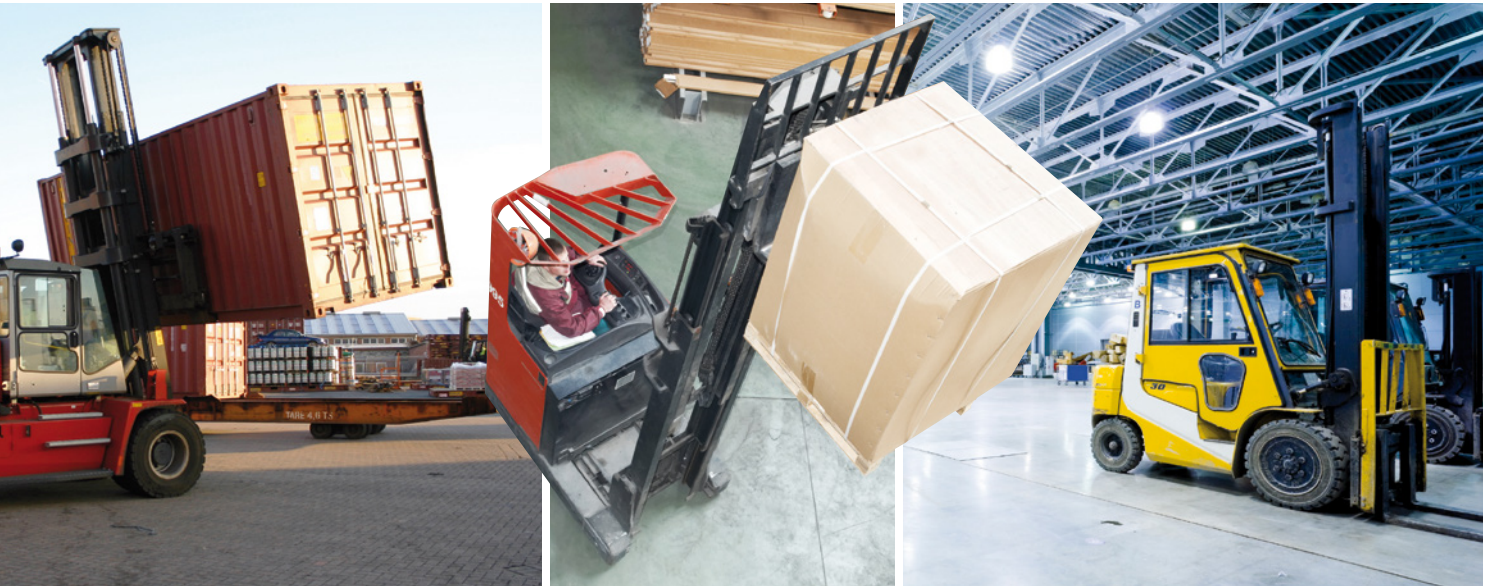

iwis solutions for lifting equipment and fork lifts

Seek out new trends, create logistics solutions, and develop new materials and production technologies: iwis achieves all this – as well as defending its leading position in the market – through innovative strength, motivation and commitment.

iwis industry solutions

iwis.de/Industries

www.iwis.com

Safety for people and goods

Fork lifts are used in almost all businesses to guarantee an optimum in-house material flow. The applications concerned place big demands on the chains used. The vehicles are expected to work indoors, outdoors and in all weathers. We collaborate closely with our users to ensure that our chains are not only configured to do the job required, but also to fulfil every safety requirement for your staff and your goods.