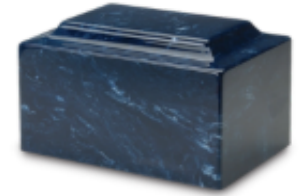

## CLASSIC URNS

Bronze Chest

Natural Marble

Franklin Cherry

Ashen Pewter

Walker

Cultured Marble

## STANDARD URNS

Steel Chest  
(Not engravable)

Maple Scattering

Min Oak

Ellipse Blue

Veneer Chest  
(Not engravable)

Eco Water Urn  
(Not engravable)