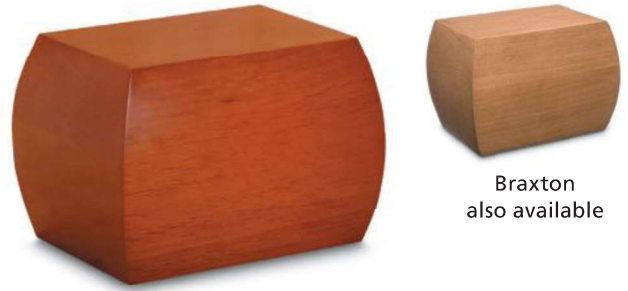

295.00 **z** Honey Brown/Braxton

Honey Brown Urn 255815
Braxton Urn 255706
Measures 9.25"w x 6.88"d x 6.5"h

- Engineered and solid wood construction with satin finish
- Personalization available for an additional charge

Braxton
also available

aa Stained Hardwood

195.00 **Hardwood Urn 148339**
Measures 9.06"w x 6.5"d x 6.5"h

95.00 **Keepsake 255705**
Measures 6"w x 5"d x 4"h

- Hardwood construction with satin finish
- Personalization available for an additional charge