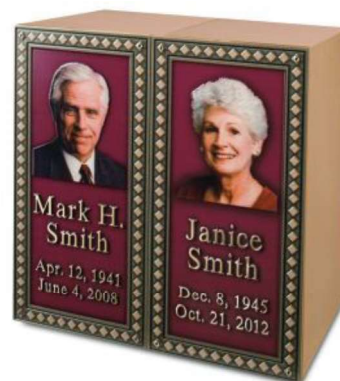

Typestyle B — Times New Roman
John Paul Thompson

See page 59 for item numbers and ordering information.

Shown: Walnut Memento 148351
Trigard Aluminum Plate 235915
(Architectural Border)

Shown: (2) Vertical Bronze 235554
(2) Trigard Bronze Plate 235872
(Diamond Border)