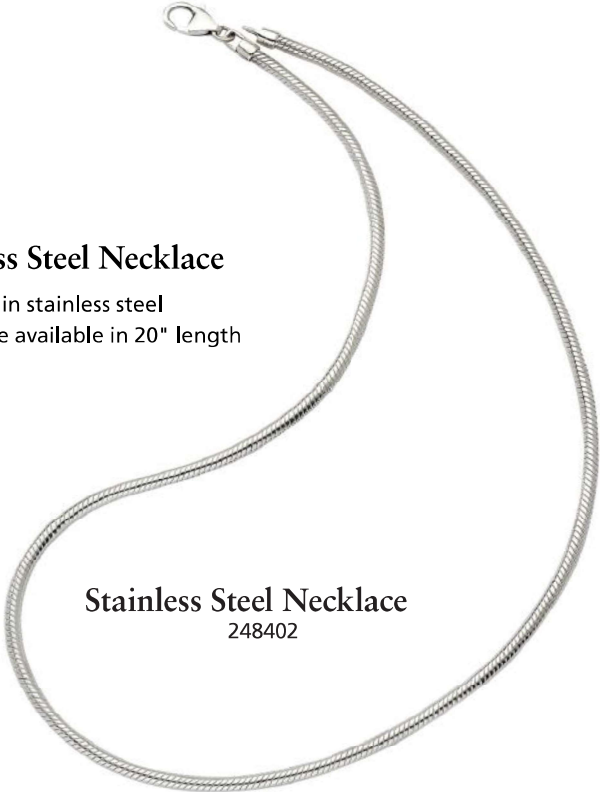

Sterling Silver Bracelet and Medallion Beads

100.00 Bracelet Starter Set

- Crafted in sterling silver*
- Includes one sterling silver gripper bead
- Bracelet available in 7.75" and 8.5" lengths
- Additional gripper beads sold separately for an additional charge (249901)

Sterling Silver Bracelet
248400 - 7.75" bracelet
248401 - 8.5" bracelet

75.00 Stainless Steel Necklace

- Crafted in stainless steel
- Necklace available in 20" length

Stainless Steel Necklace
248402

Actual product may vary from photographic representation and based on manufacturer availability.
*Reference page 47 for sterling silver care information.