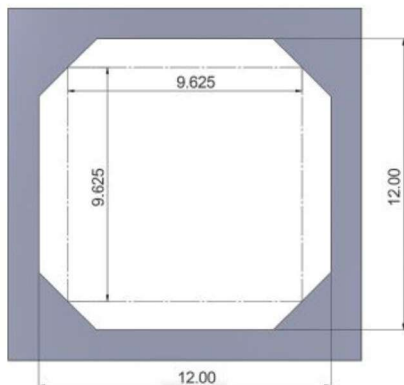

**Butyl limits ability to reopen after closure.

500.00 **b** Charleston

Urn Vault 264677

Measures 20.25"w x 20.25"d x 16"h (external)
11.16"w x 11.16"d x 13.75"h (internal)
Weight approximately 20 lbs.

- Composite material construction with handles
- Bronze plate (264747) with personalization included
- Choice of LifeStories keepsake medallion included
 - Can be applied to bronze plate
 - or taken home by the family
- Hex key locking system with rubber lid gasket allows use of casket key for opening and closing
- Accommodates most full size urns

Bronze plate with keepsake medallion.

400.00 **c** Pebblecove

Urn Vault 205557

Measures 19.88"w x 16.13"d x 15.25"h (external)
9.75"w x 9.75"d x 12.75"h (internal)
Weight approximately 40 lbs.

- Composite material construction with handles
- Hex key locking system with rubber lid gasket allows use of casket key for opening and closing
- Accommodates most full size urns