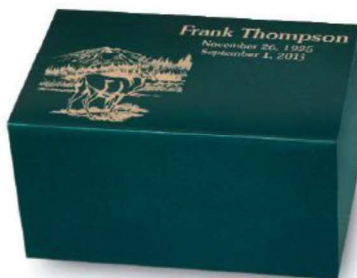

Shown with optional Trigard applique.

f Sheet Bronze Cube

475.00 **Plain Cube 148352**
Measures 5.94"w x 5.94"d x 7"h

275.00 **Keepsake 148361**
Measures 3.75"w x 3.75"d x 3.81"h

- Constructed of 64-ounce sheet bronze
- Personalization available for an additional charge
- Bronze Trigard memorial appliques available (pages 58-59)

Plain Cube

Keepsake

550.00 **g** Regal Painted Bronze Chest

Polo Green 148348
Midnight Blue 144687
Floral Rose 148349

- Constructed of 64-ounce sheet bronze
- Available in three rich colors
- Measures 8.94"w x 5.94"d x 4.56"h
- Personalization available for an additional charge