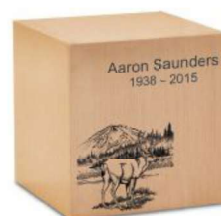

d Sheet Bronze Chest

490.00 **Plain Chest 148341**
Measures 8.94"w x 5.94"d x 4.56"h

700.00 **Dogwood Chest 148327**
Measures 8.94"w x 6.25"d x 4.81"h

200.00 **Miniature Keepsake 195375**
Measures 1.63"w x 1.13"d x .81"h

- Constructed of 64-ounce sheet bronze (miniature keepsake is cast bronze)
- Personalization available for an additional charge
- Bronze Trigard memorial appliques available (pages 58-59)

730.00 e The Unity

Companion Urn 148358
Measures 9.75"w x 6.13"d x 8.06"h

Dual Capacity

- Constructed of 64-ounce sheet bronze
- Removable interior panel provides maximum flexibility
- Ideal for personalization and ornamentation (available for an additional charge)
- Bronze Trigard memorial appliques available (pages 58-59)

f Sheet Bronze Cube

475.00 **Plain Cube 148352**
Measures 5.94"w x 5.94"d x 7"h

275.00 **Keepsake 148361**
Measures 3.75"w x 3.75"d x 3.81"h

- Constructed of 64-ounce sheet bronze
- Personalization available for an additional charge
- Bronze Trigard memorial appliques available (pages 58-59)

Keepsake