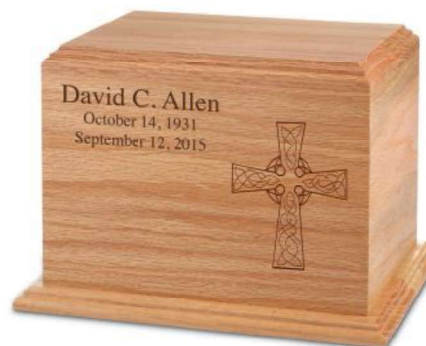

- Oak construction with rich shaded satin finish
- Personalization available for an additional charge

325.00 **u** Minimum Oak

Hardwood Urn 148340

Measures 10.25"w x 7.75"d x 7.13"h

- Oak construction with satin finish
- Personalization available for an additional charge