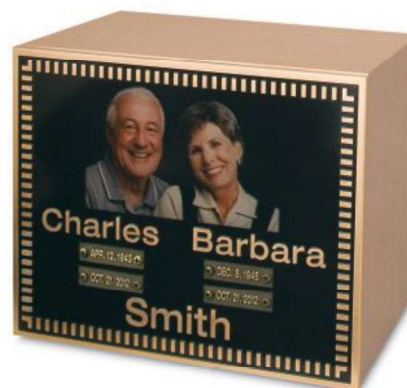

Shown: Unity 148358
Trigard Bronze Plate 235903
(Architectural Border)