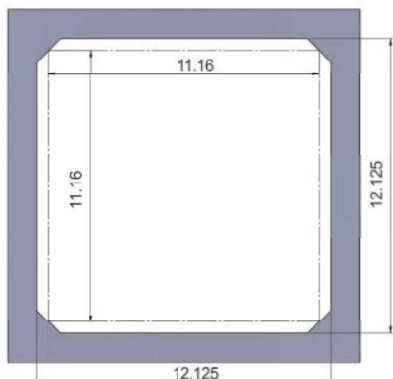

**Butyl limits ability to reopen after closure.

500.00 **b** Charleston

Urn Vault 264677

Measures 20.25"w x 20.25"d x 16"h (external)
11.16"w x 11.16"d x 13.75"h (internal)
Weight approximately 20 lbs.

- Composite material construction with handles
- Bronze plate (264747) with personalization included
- Choice of LifeStories keepsake medallion included
 - Can be applied to bronze plate
 - or taken home by the family
- Hex key locking system with rubber lid gasket allows use of casket key for opening and closing
- Accommodates most full size urns