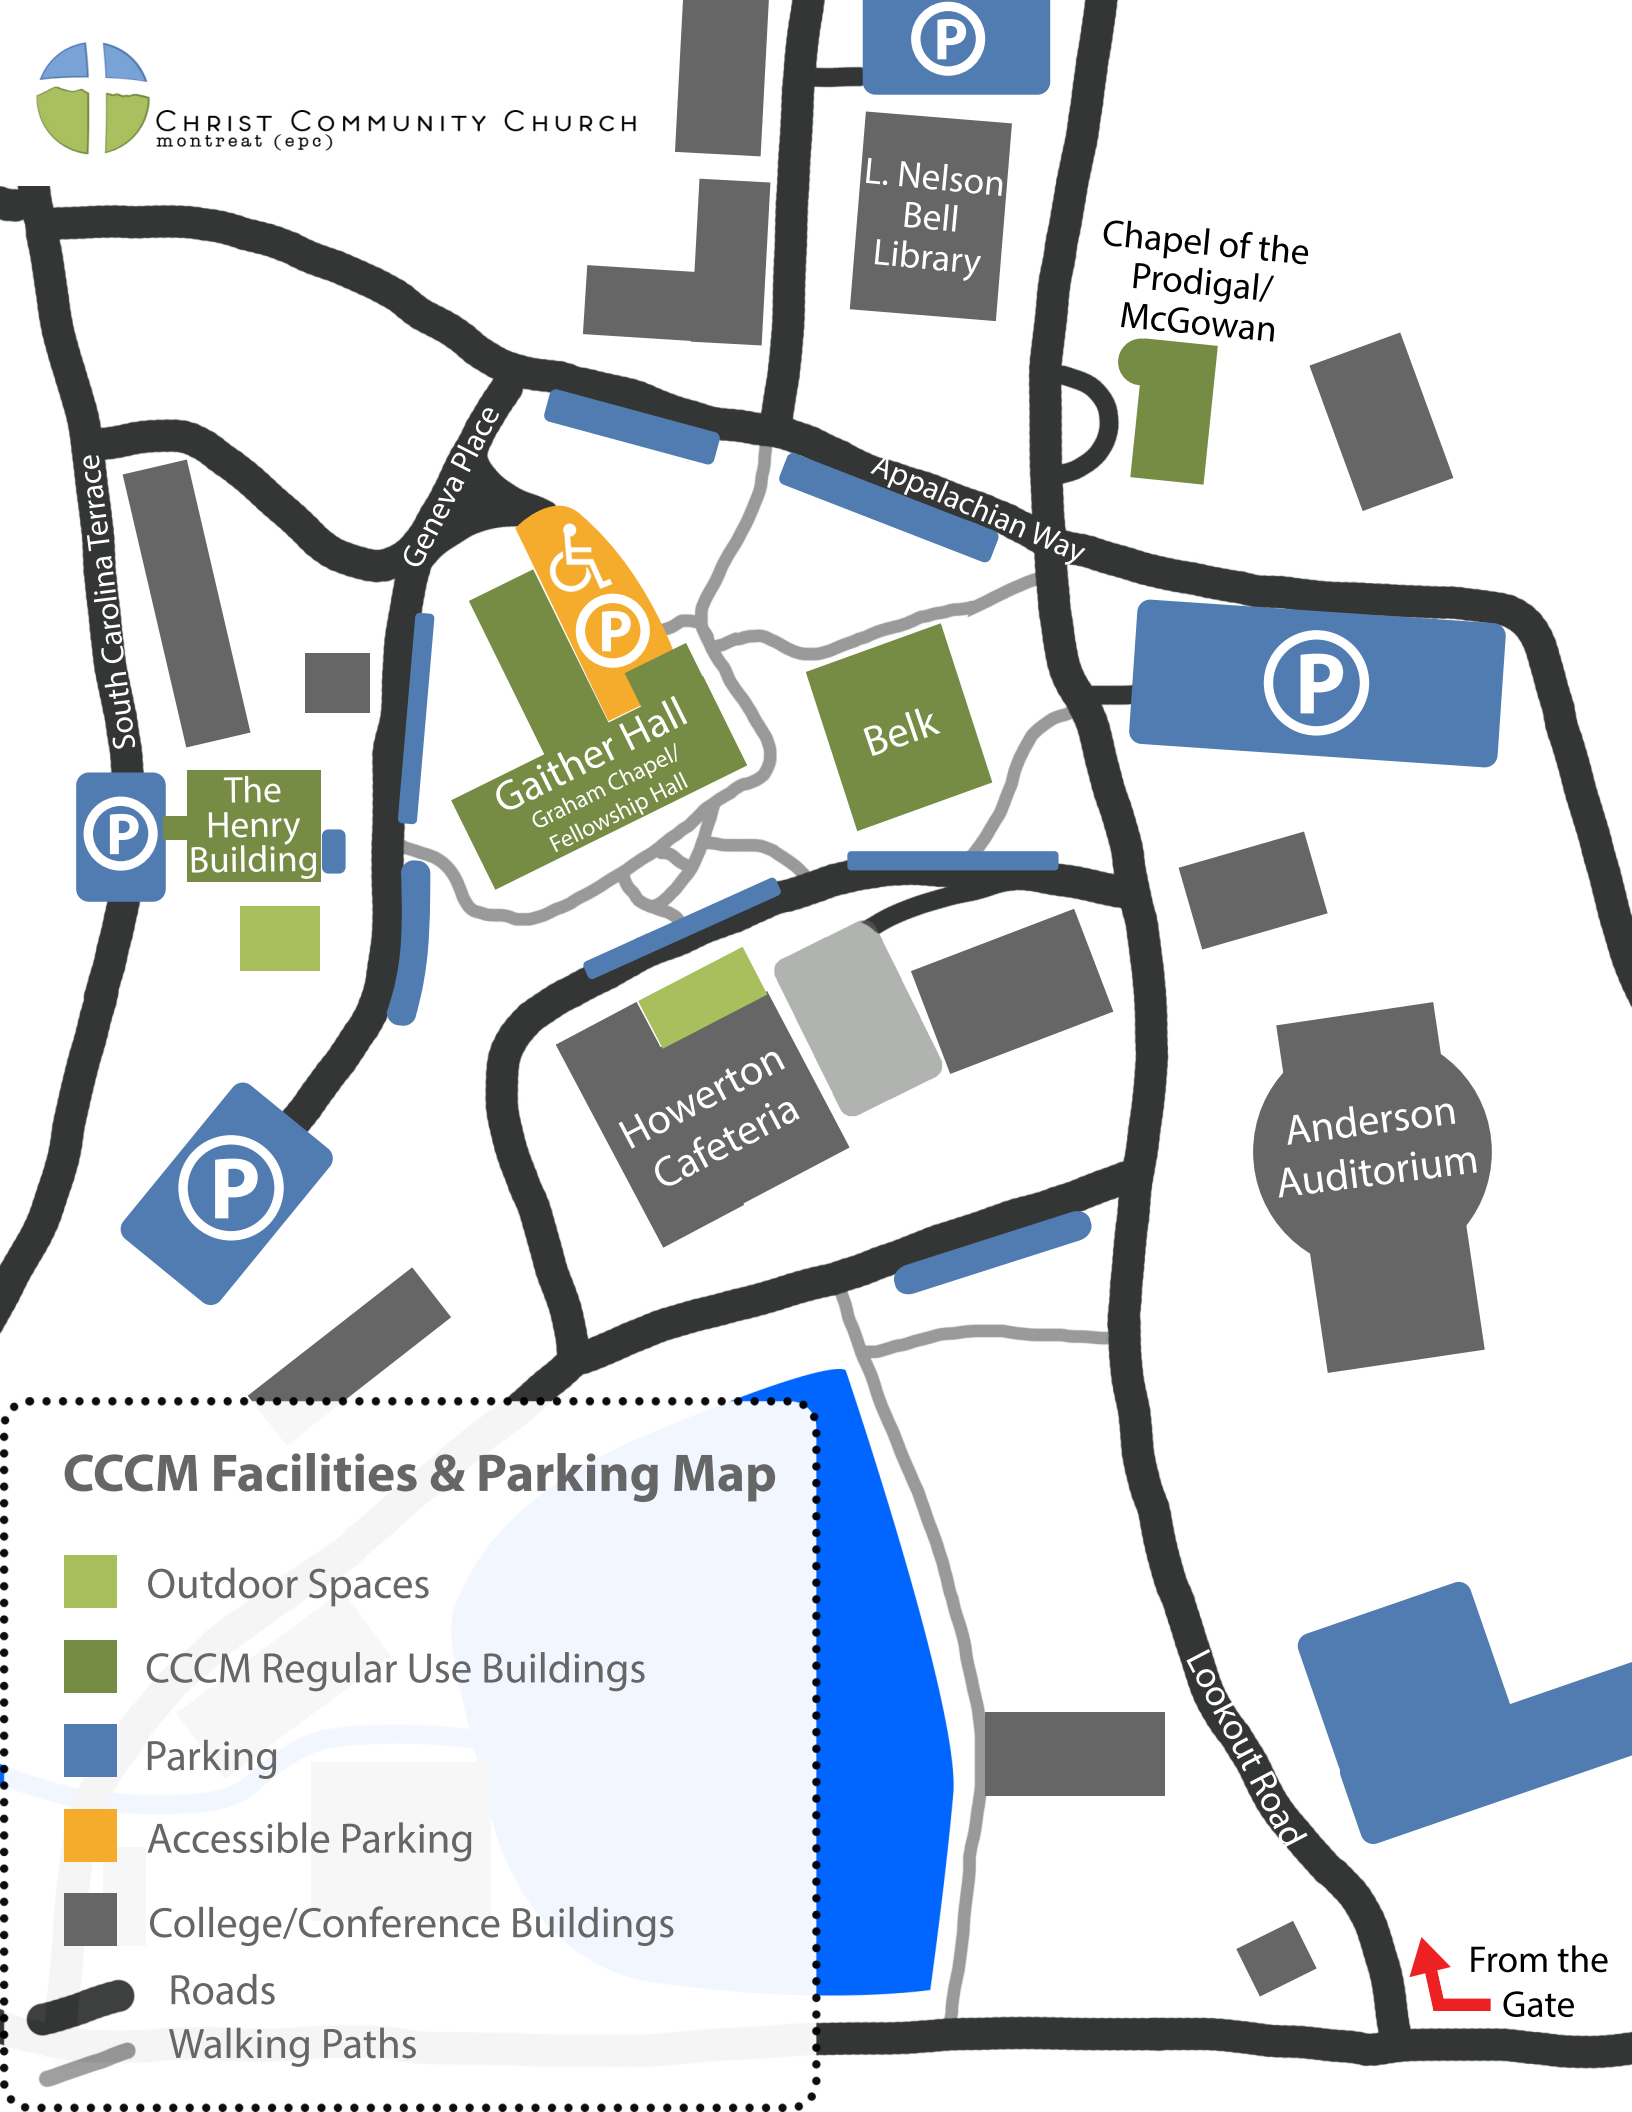

CHRIST COMMUNITY CHURCH
montreat (epc)

CCCM Facilities & Parking Map

- Outdoor Spaces
- CCCM Regular Use Buildings
- Parking
- Accessible Parking
- College/Conference Buildings
- Roads
- Walking Paths

From the Gate