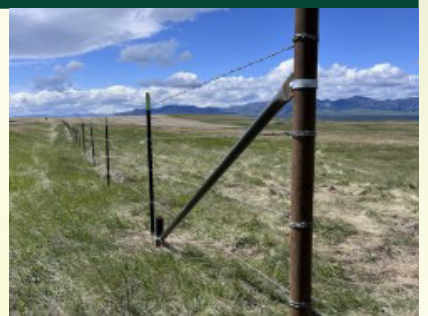

MONTANA SUPER BRACES

8' Pinch Pipe Kit.....	$26.00
Single Brace	$80.00
Double Brace	$124.00

FIRE RESISTANT AND LASTS A LIFETIME

FREE STANDING PANELS

5' x 24'	$525.00

OILFIELD DRILL STEM

2-3/8" Drill Stem Joint	$74.00
2-7/8" Drill Stem Joint	$80.00
4" Drill Stem Joint.....	$99.00
3/4" Sucker Rod.....	$15.00

1-MILE FOUR STRAND PACKAGE

Kit Includes: 16 Rolls Commercial 2pt 12.5g Barb Wire, 330 5'6" 1.33 Premium T-Posts (16' spacing), Two Single Super Braces with 6' Pinch Pipe, Two Double Super Braces with 6' Pinch Pipe..... $3,147.00