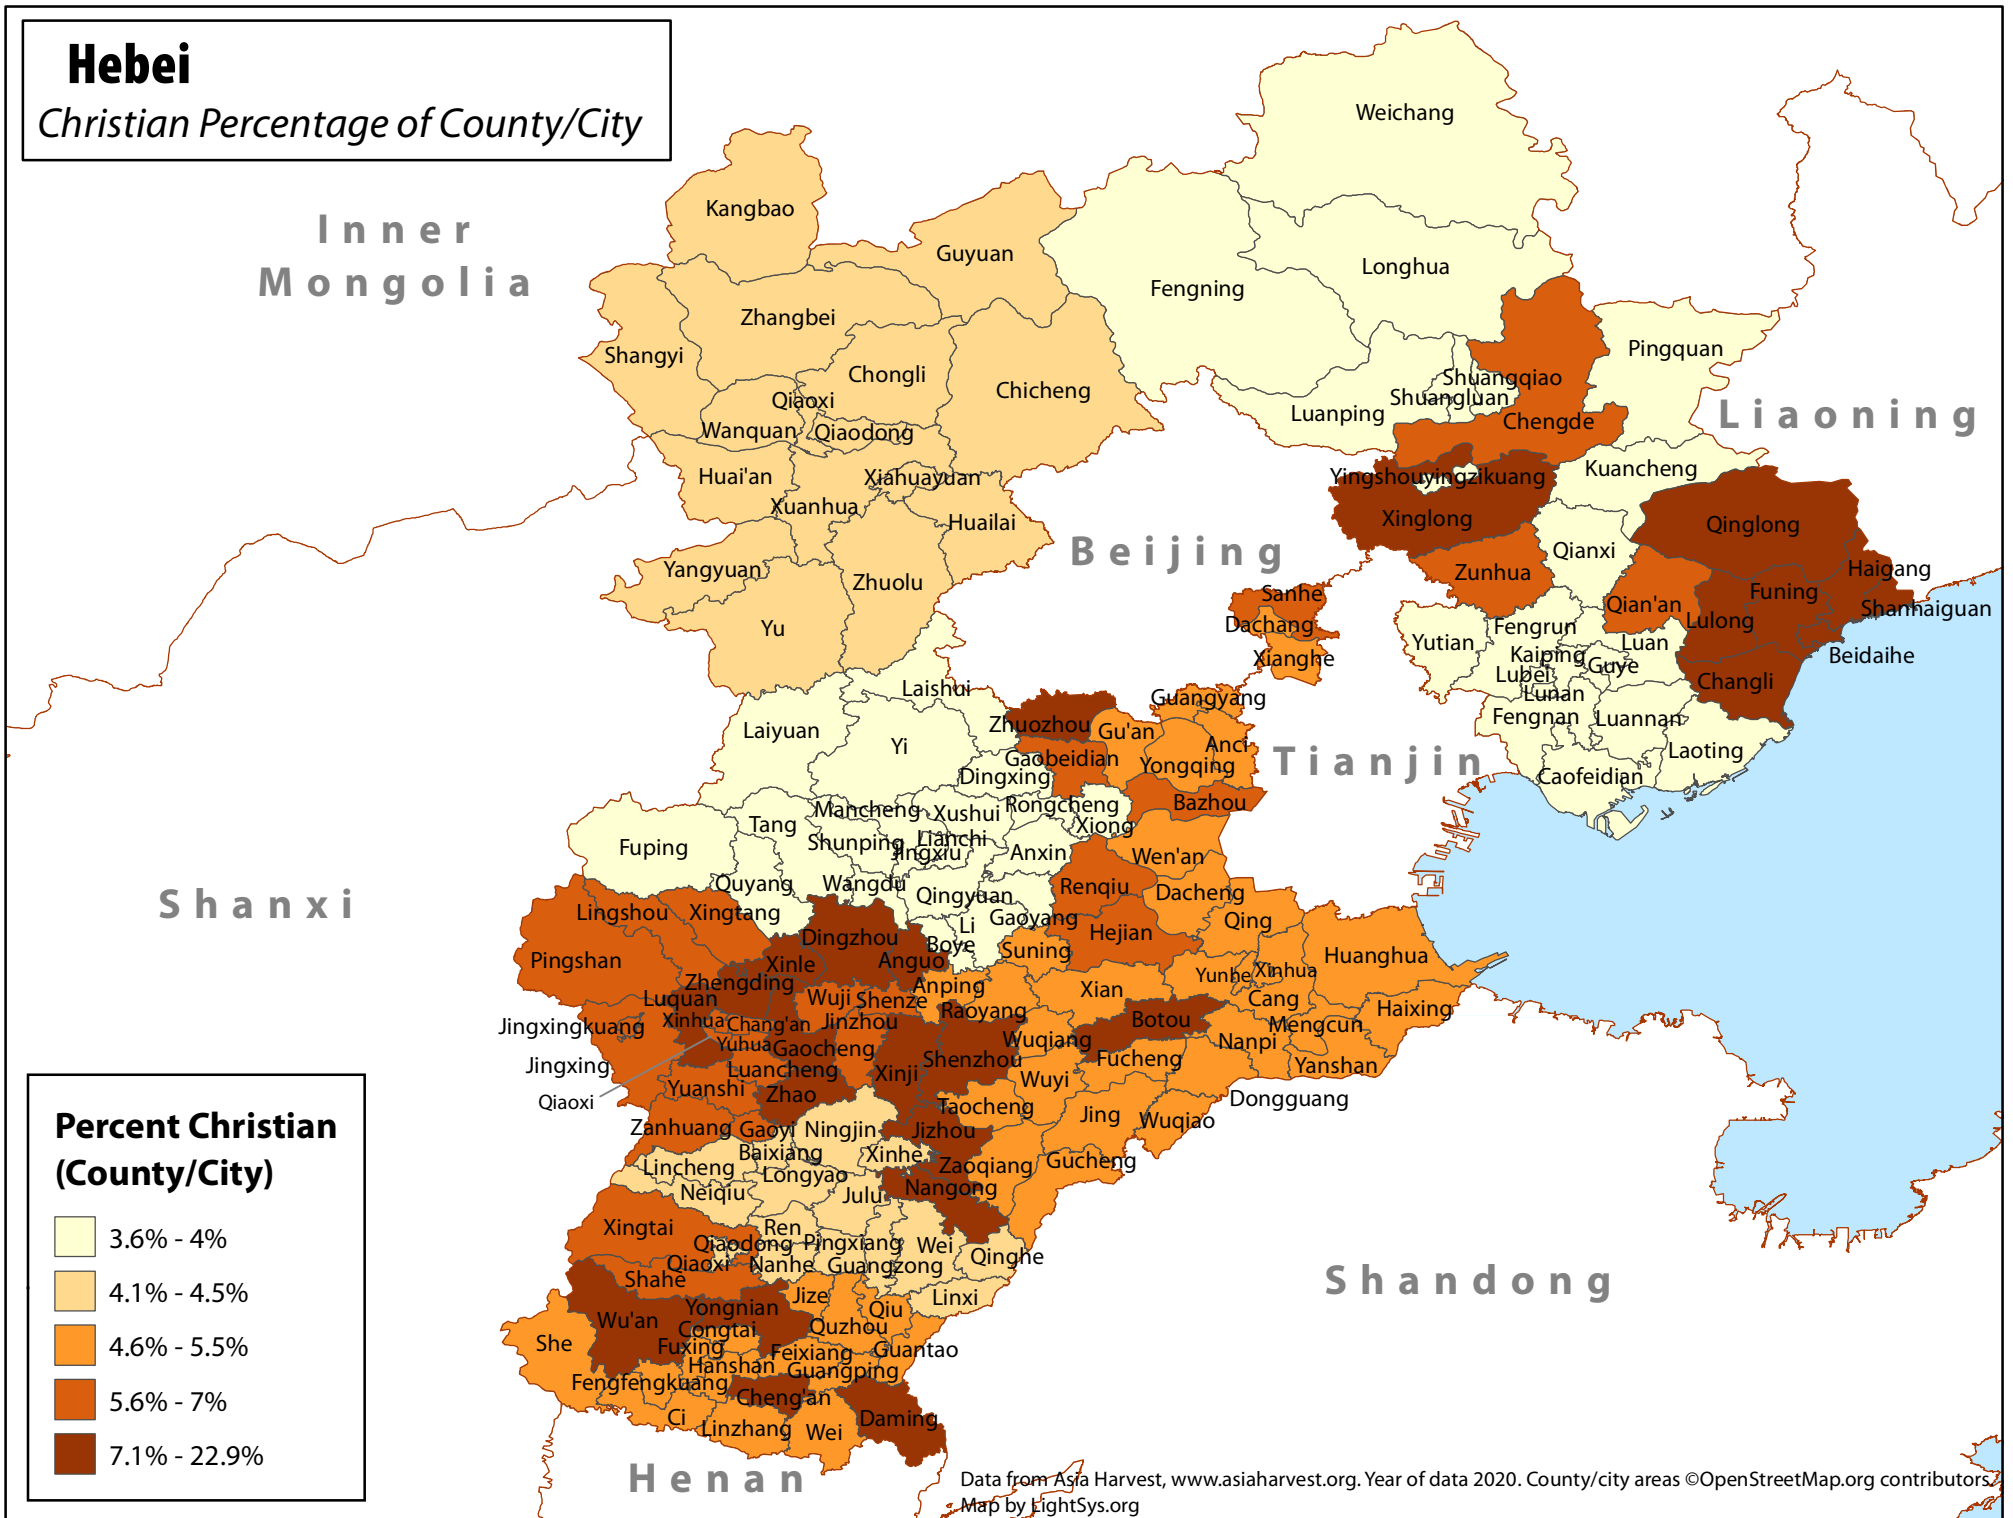

# Hebei

## Christian Percentage of County/City

Data from Asia Harvest, [www.asiaharvest.org](http://www.asiaharvest.org). Year of data 2020. County/city areas ©OpenStreetMap.org contributors. Map by LightSys.org