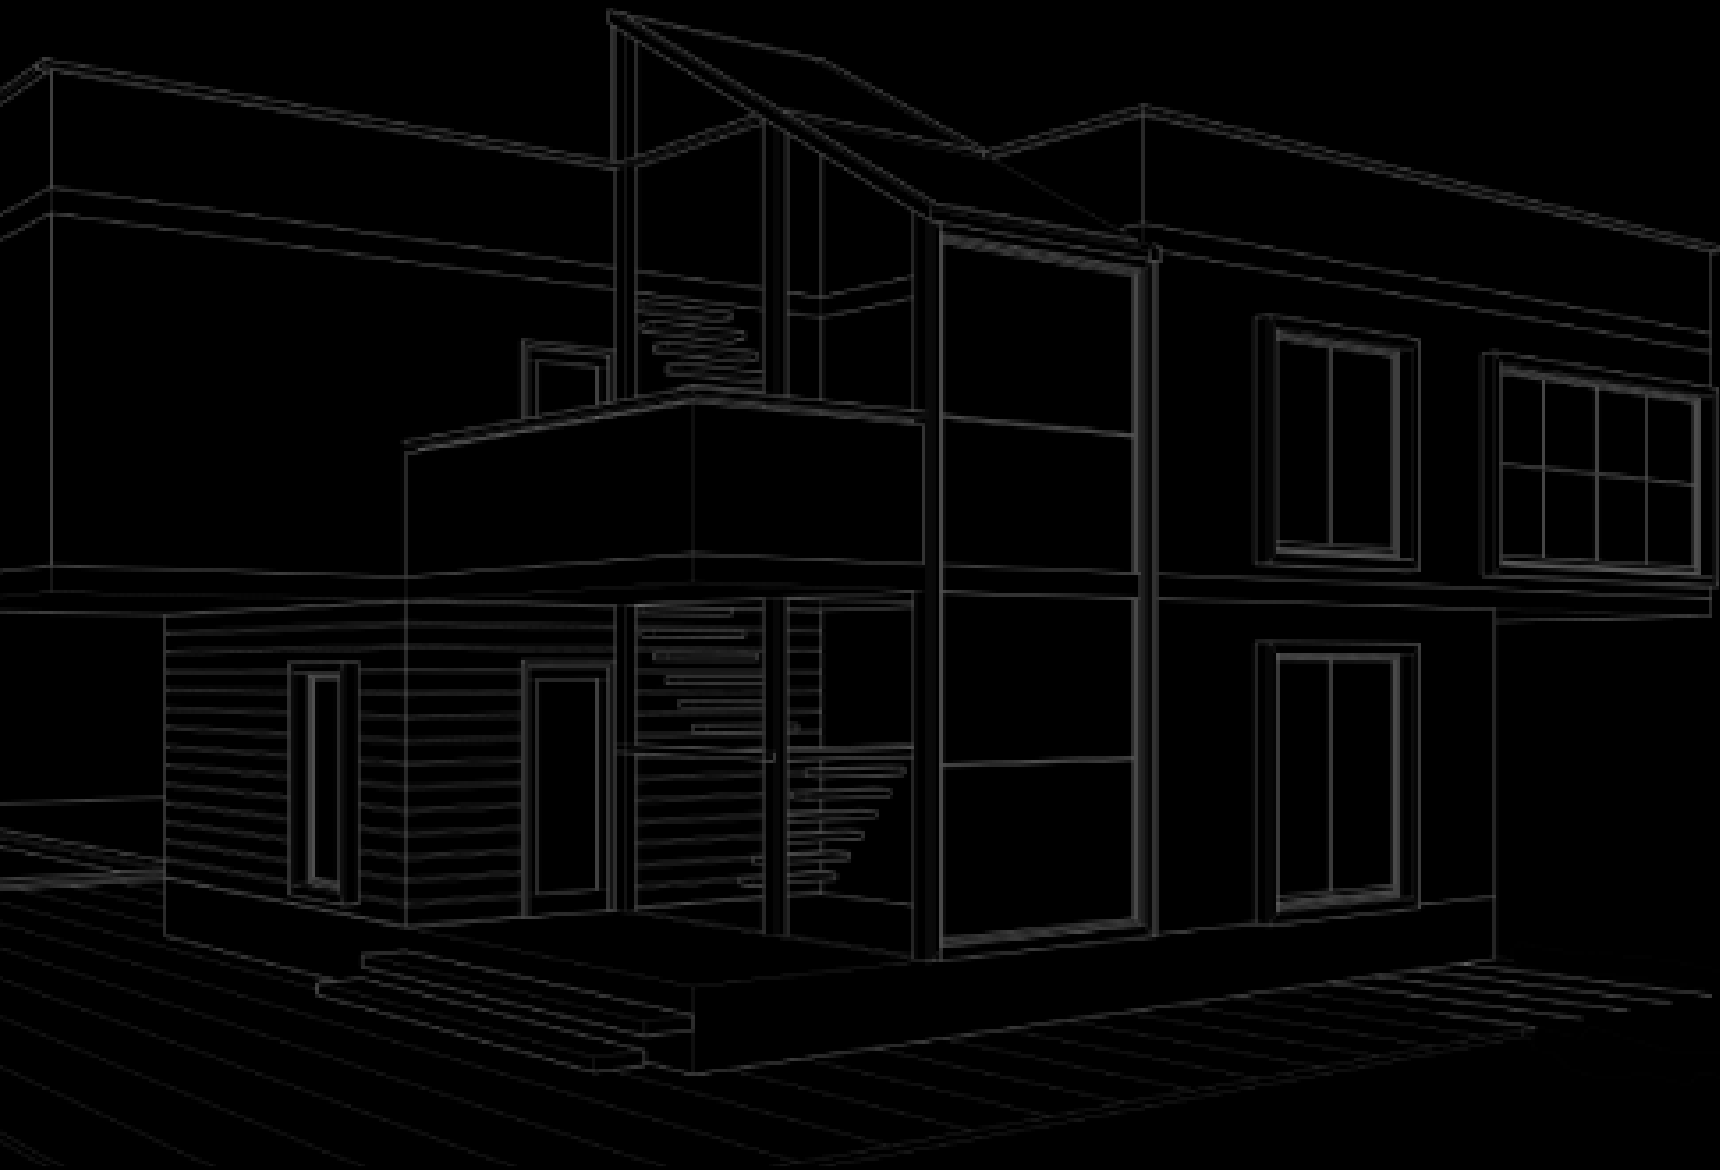

OUR PROCESS

01. **PRE-CONSTRUCTION PLANNING**
  Initial client meeting to understand project goals
02. **PROJECT KICKOFF & EXECUTION**
  Construction begins with organized coordination
03. **WEEKLY PROGRESS MEETINGS**
  Scheduled weekly check-ins (Fridays or Mondays)
04. **FINAL WALKTHROUGH & QUALITY CHECK**
  Post-construction walkthrough with client
05. **FINAL WALKTHROUGH & QUALITY CHECK**
  Final review and client approval