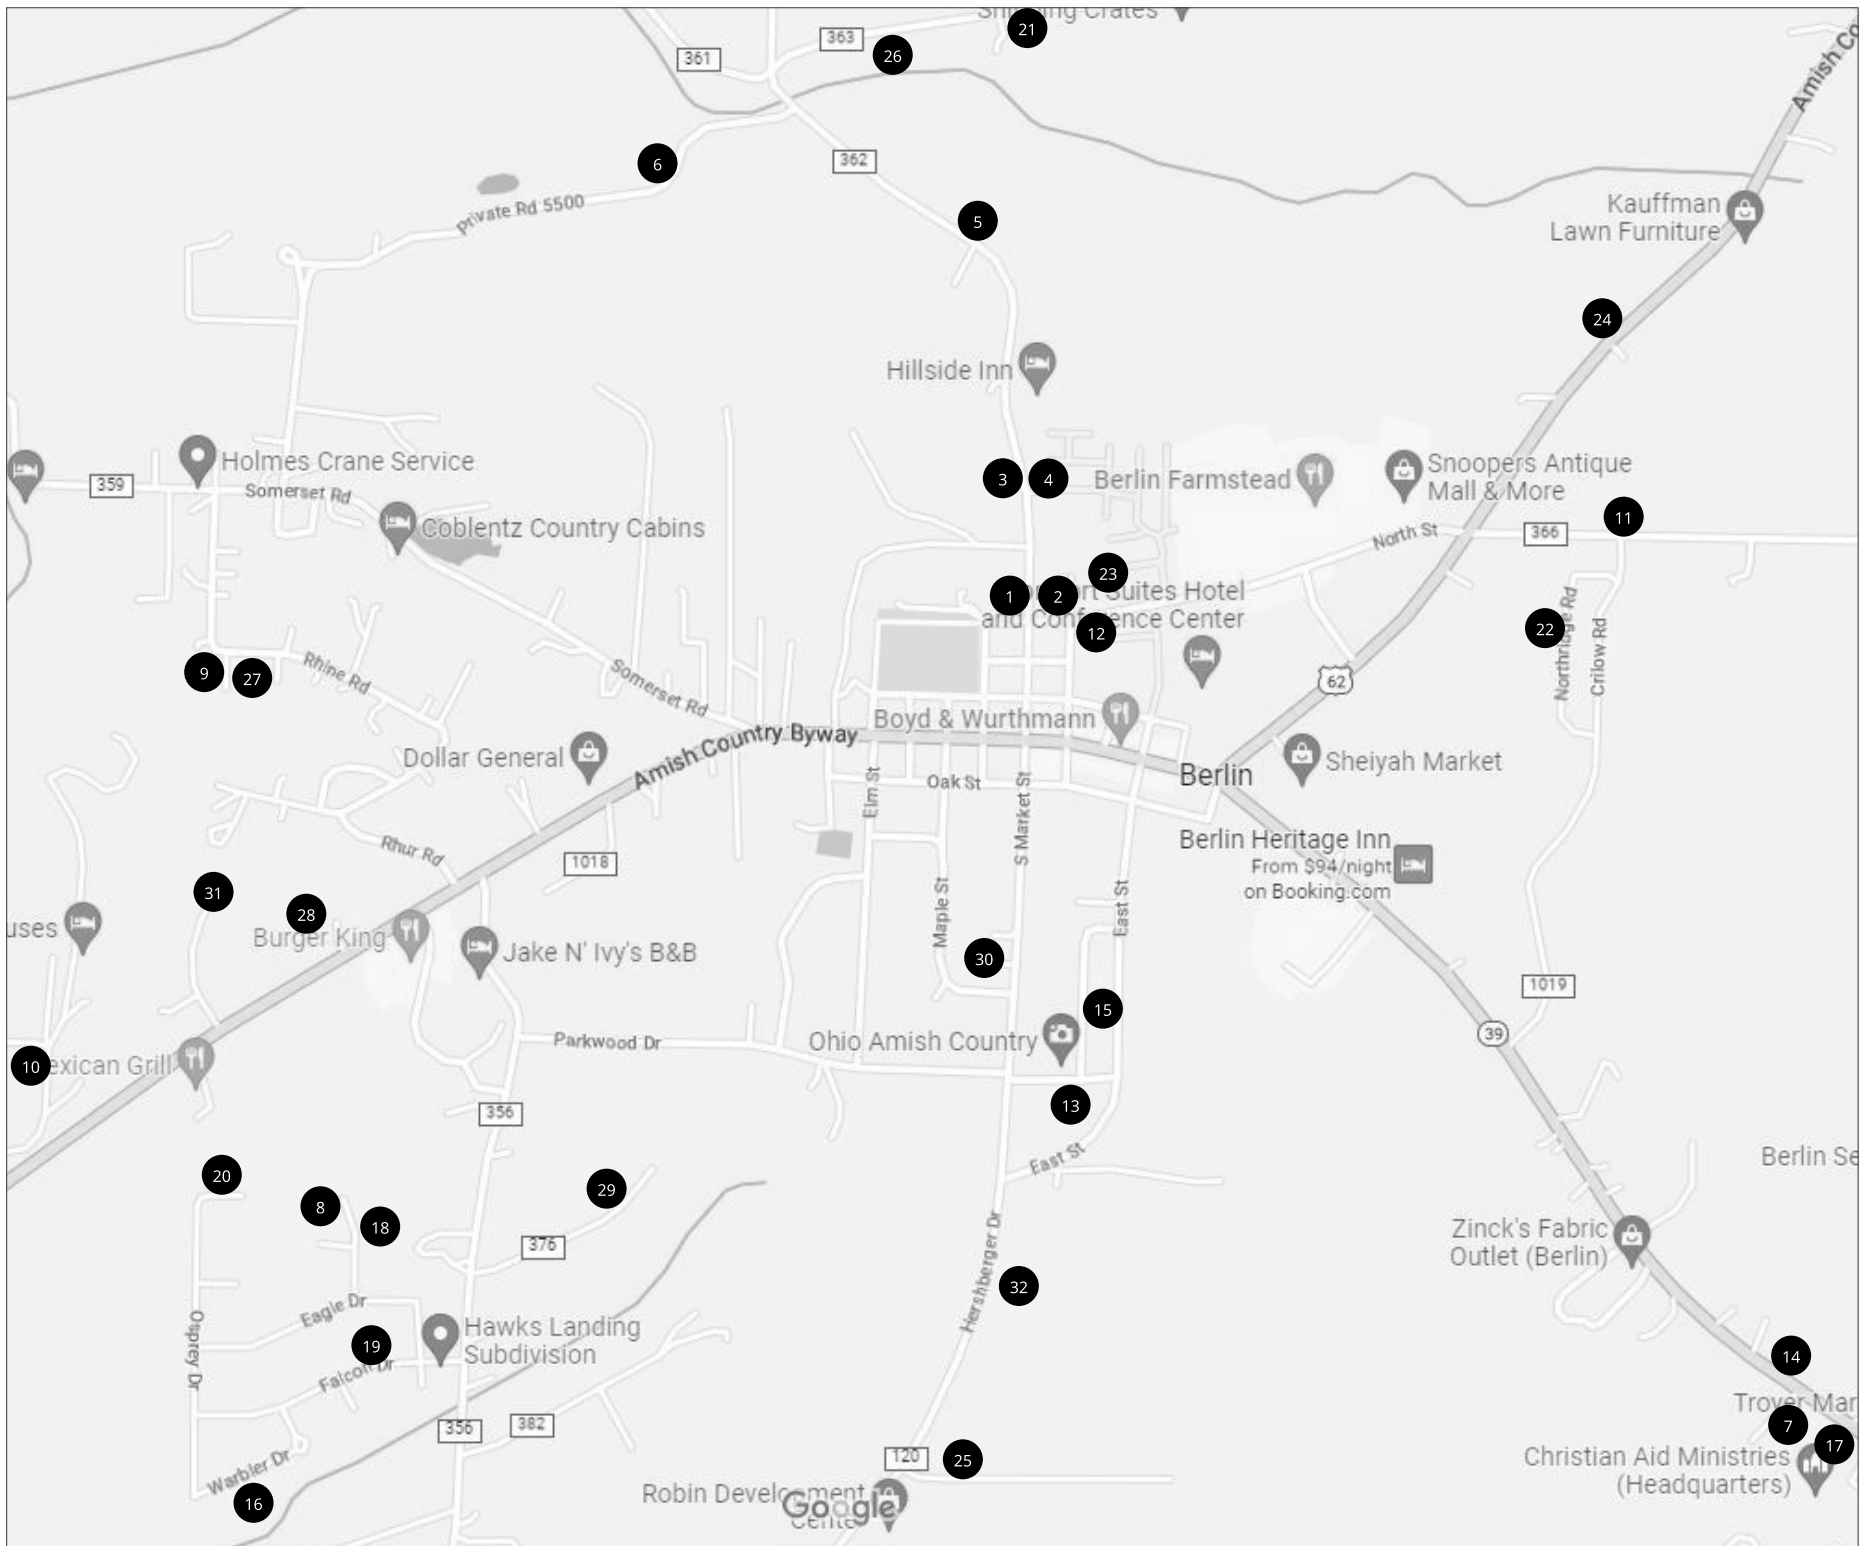

2026 IN TOWN

		IN TOWN		Hours		
Map	Name	GPS Address	City	Thursday	Friday	Sat
1	Dave Hostetler	5603 TR 362	Millersburg	6-6	8-5	8-3
2	Leroy Miller	5621 TR 362	Millersburg	6-6	8-5	8-3
3	Ada Mae Hershberger	5697 TR 362	Millersburg	6-6	8-5	8-4
4	Picket Place	4805 TR 366	Millersburg	7-4	7-4	8-12
5	Liz Miller	5770 TR 362	Millersburg	6-5	8-4	8-3
6	Raymond Kauffman	5815 TR 362	Millersburg	6-5	8-4	8-3
7	Kathy Beachy	4524 SR 39	Millersburg	7-	7-	Closed
8	Norma Schlabach	5325 Hummingbird Dr	Millersburg	9-5	9-5	8-12
9	Brenda Hummel	5619 TR 381	Millersburg	8-	8-	Closed
10	Mary Lou Raber	5330 CR 626	Millersburg	8-5	9-5	9-
11	Gary Troyer	4575 TR 366	Millersburg	6-5	8-5	8-12
12	Katie Miller	4840 TR 366	Millersburg	5:30-5	7-5	7-12
13	Susan Schlabach	4842 Valley Dr	Millersburg	7-6	7-4	Closed
14	Kenny Troyer	4531 SR 39	Millersburg	6-4	6-4	Closed
15	Nancy Weaver	5425 TR 358	Millersburg	8-5	8-5	Closed
16	Brenda Mullet	5186 Warbler Dr	Millersburg	8-5	Closed	Closed
17	Erma Troyer	4470 SR 39	Millersburg	8-4	9-12	Closed
18	Freda Helmuth	5314 Hummingbird Dr	Millersburg	8-5	8-5	8-12
19	Karen Lamp	5166 Falcon Dr	Millersburg	9-5	9-5	Closed
20	Elizabeth Gerber	5325 Bobolink Ct	Millersburg	7-	Closed	Closed
21	Ura D Miller	5962 TR 366	Millersburg	6:30-3	7-3	
22	Debra Layfield	5594 Northridge Dr	Millersburg	8-4	8-4	Closed
23	Allen Yoder	4845 TR 366	Millersburg	6-4	6-4	Closed
24	Erma Miller	4601 US 62	Millersburg	7-4	7-4	Closed
25	Joseph Yoder	4612 CR 120	Millersburg	7-7	7-7	8-2
26	Dennis Miller	5898 TR 363	Millersburg	6:30-5	8-	8-
27	Beth Peachy	5617 TR 381	Millersburg	8-3	8-3	
28	Alvin Mast	5185 SR 39	Millersburg	8-8	8-	8-3
29	Suzanne Kalman	5039 TR 376	Millersburg	8-4	8-4	Closed
30	Anna Mae Miller	5441 S Market Strt	Millersburg	7-7	8-4	8-12
31	Liz Nisly	5223 SR 39	Millersburg	7-	7-	8-12
32	Steve Fisher	5044 CR 120	Millersburg	7-	7-	8-2