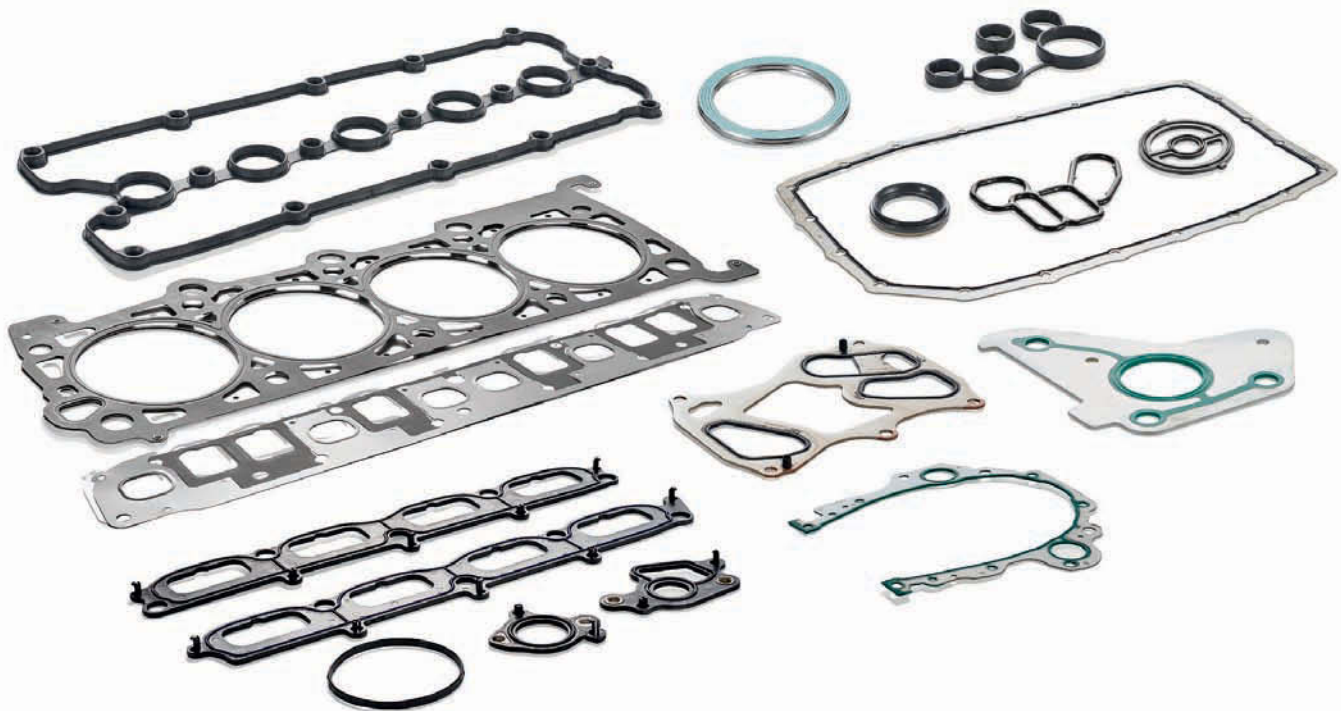

MAHLE®

WHY CHOOSE MAHLE GASKETS?

OE Quality Assurance

Every gasket meets or exceeds Original Equipment standards for form, fit, and function.

Unmatched Coverage

10,000+ part numbers in 900,000+ applications across light vehicles, heavy-duty, marine, and industrial engines.

Complete Kits for Every Job

Includes all necessary components—reducing downtime and eliminating missing parts.

Innovative Packaging

See the actual gaskets or detailed images for easy identification and accuracy.

Superior sealing performance

Reduced comebacks and warranty claims

Trusted by professionals worldwide