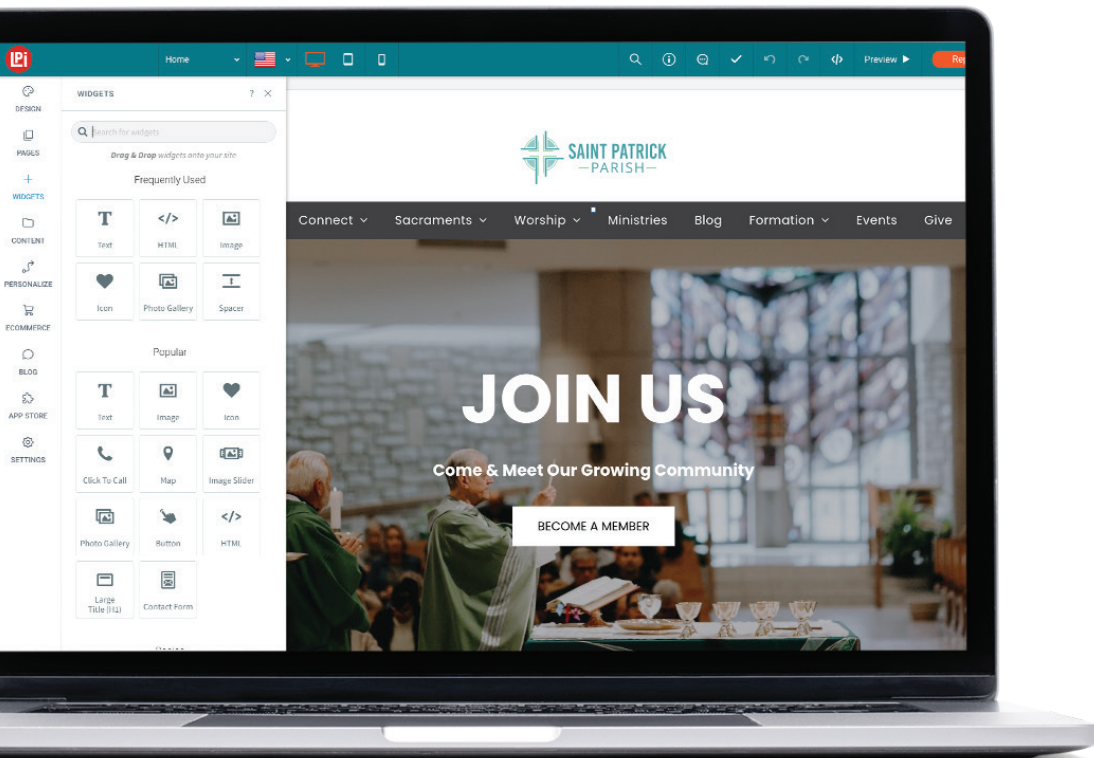

PARISH WEBSITES MADE SIMPLE

Let us help you create a unique and functional digital home for your parish community.

BECAUSE VIBRANT
CHURCHES MATTER

INTRODUCING THE ALL NEW WECONNECT

Your new superpower
to create a unique,
informative, and
beautiful parish
website — in minutes.

DRAG

DROP

AND EDIT IN SECONDS

YOUR PARISH WEBSITE MATTERS. IT'S AN EXTENSION OF YOUR CULTURE — WHAT MESSAGE IS IT PRESENTING?

WeConnect and the team at LPi take the guesswork and headaches out of building and maintaining an exceptional parish website.

MADE FOR PARISHES

WeConnect is led, designed, and continually improved by Catholic communication experts for parishes.

SIMPLE

WeConnect is designed for anyone on your team to master digital communication — and it even includes advanced features like code editing to make your most advanced users happy.

POWERFUL

Every page is drag-and-drop, every text area can be instantly changed, your parish brand can be added quickly, and every package includes unlimited everything — no more limits!

UNIQUE

No two websites will look the same on WeConnect — and new content is added regularly to help you drag-and-drop pre-designed content for events, liturgical seasons, and more.