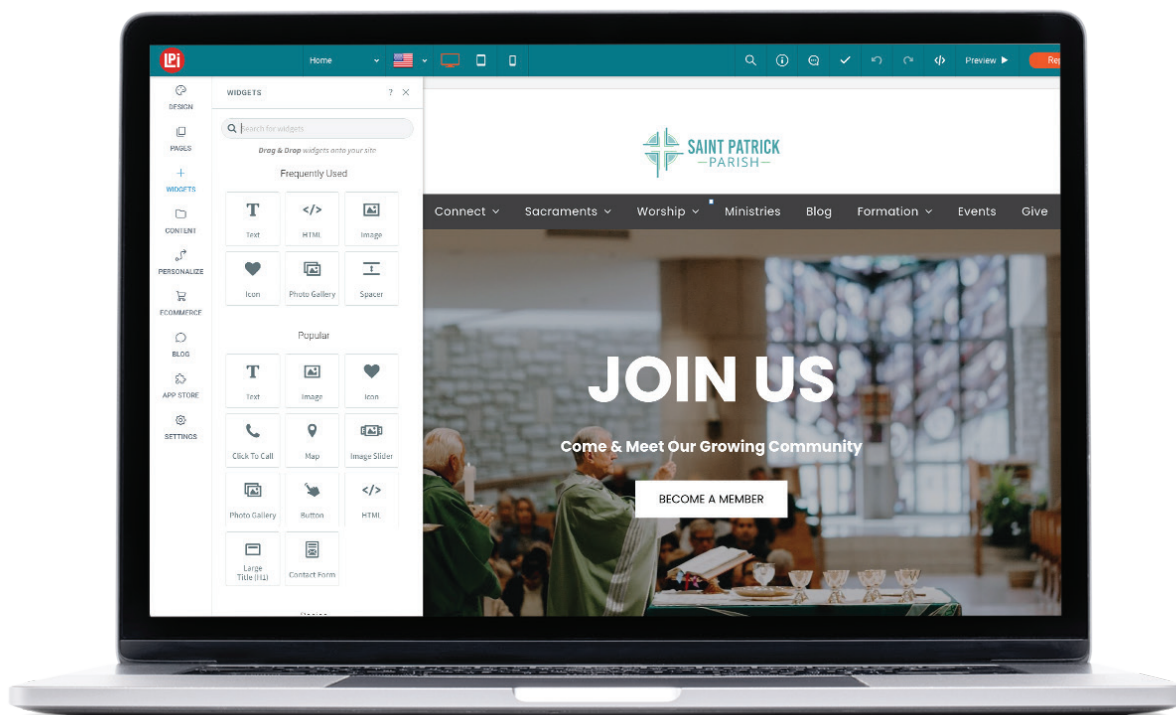

PARISH WEBSITES MADE SIMPLE

Let us help you create a unique and functional digital home for your parish community.

BECAUSE VIBRANT
CHURCHES MATTER

INTRODUCING THE ALL NEW WECONNECT

Your new superpower
to create a unique,
informative, and
engaging website
— in minutes.

**DRAG
AND DROP**

**AND EDIT IN
SECONDS**

YOUR PARISH WEBSITE MATTERS. IT'S AN EXTENSION OF YOUR CULTURE — WHAT MESSAGE IS IT PRESENTING?

WeConnect and the team at LPi take the guesswork and headaches out of building and maintaining an exceptional parish website.

MADE FOR PARISHES

WeConnect is led, designed, and continually improved by Catholic communication experts for parishes.

SIMPLE

WeConnect is designed for anyone on your team to master digital communication — and it even includes advanced features like code editing to make your most advanced users happy.

POWERFUL

Every page is drag-and-drop, every text area can be instantly changed, your parish brand can be added quickly, and every package includes unlimited everything — no more limits!

UNIQUE

No two websites will look the same on WeConnect — and new content is added regularly to help you drag-and-drop pre-designed content for events, liturgical seasons, and more.