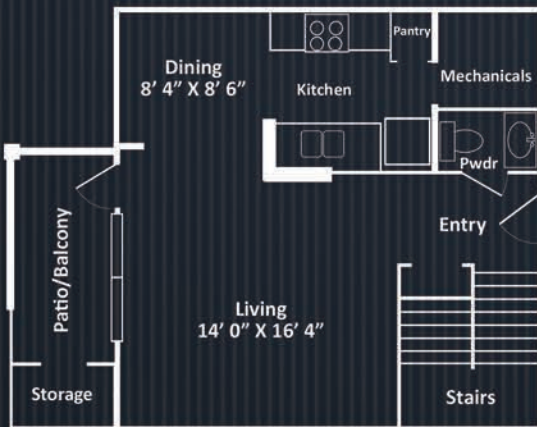

HOME PLANS AVAILABLE AT THE RETREAT:

the **Discovery**

1 Bedroom/1 Bath
709 Square Feet

MONTHLY RENT:

the **Providence**

2 Bedroom/1 Bath
911 Square Feet

MONTHLY RENT:

the **Sanctuary**