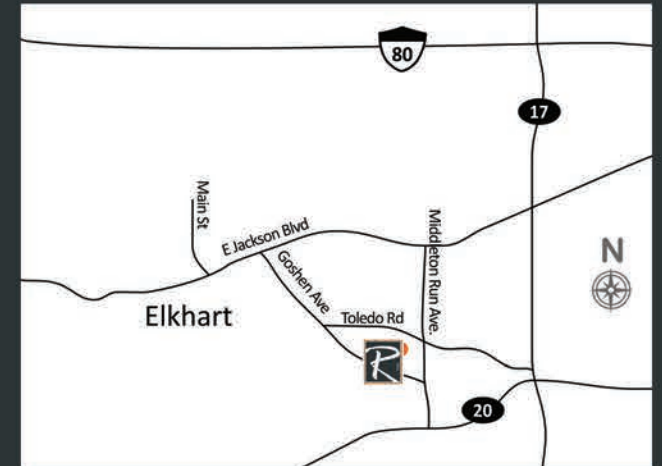

**REAL PEOPLE, REAL QUALITY, REAL CARING...
REAL HOSPITALITY**

The Retreat Apartment Homes

2801 Toledo Road
Elkhart, IN 46516

PH 574-522-1995 / FAX 574-522-1996

theretreat@igcre.com

We proudly offer 1 and 2 bedroom apartment homes as well as large 3 bedroom townhomes, ensuring the perfect lifestyle fit for everyone. Near downtown Elkhart and close to I-80 as well as only 3 minutes to Highway 20 makes our location unbeatable. We are in the respected Concord School District, and we can't wait to welcome you home!