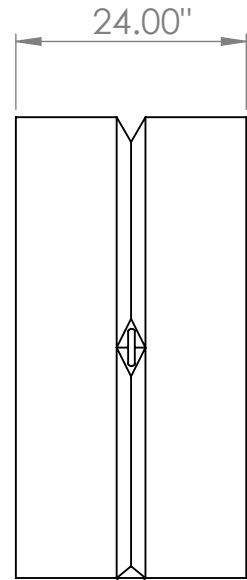

# PEPIN PRECAST

59 Shaw Road, Sanford Maine

207-324-6125

[www.pepinprecast.com](http://www.pepinprecast.com)

Bin Blocks

5/8" Rebar Hook for Easy Setting

V-Grove for interlocking