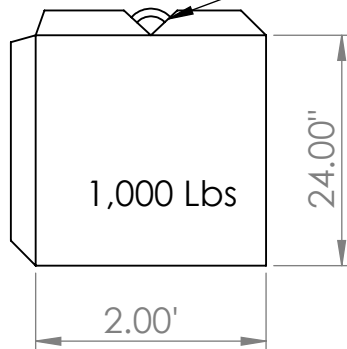

# PEPIN PRECAST

59 Shaw Road, Sanford Maine

207-324-6125

[www.pepinprecast.com](http://www.pepinprecast.com)

Bin Blocks

5/8" Rebar Hook for Easy Setting

V-Grove for interlocking