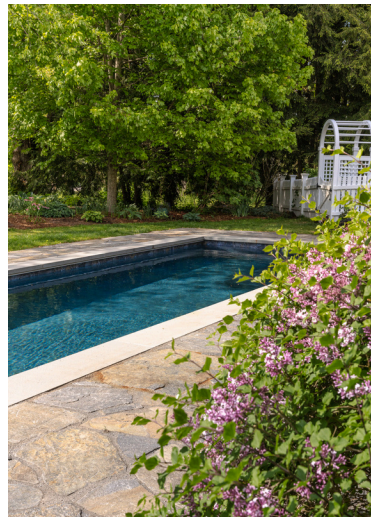

**HOBI AWARD, 2024 &
HARDSCAPE NORTH
AMERICA AWARD, 2024**

POOLSCAPE

Every inch of this backyard was reimagined to create a seamless, luxurious space for living and entertaining. From the poolside lounge and shaded dining areas, cozy fire feature, to the open lawn and private guest house, each zone flows effortlessly into the next. It was reimagined to create a seamless, luxurious space for living and entertaining. Modern finishes, lush landscaping, and carefully chosen furnishings combine to deliver a resort-style atmosphere perfect for everything from quiet mornings to lively gatherings.

POOLSCAPE

Don't let the simplicity of this design fool you. This backyard transformation began with the removal of an aging freeform pool and the creation of a refined, modern space centered

around an elegant lap pool. Designed for both beauty and function, the streamlined pool is framed by a striking flagstone patio. The patio's irregular shapes add visual interest while accentuating the pool's elongated form, resulting in a fresh, timeless outdoor retreat.