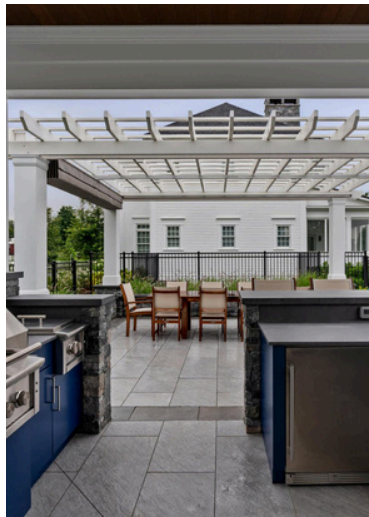

POOLSCAPE & PATIO

AWARD WINNING PROJECT

This estate features expertly crafted outdoor spaces that balance timeless elegance with functional design. A cobble-edge driveway with hand-laid cobblestone aprons creates a refined arrival, while expansive porcelain patios surround the pool, setting the stage for elevated outdoor living.