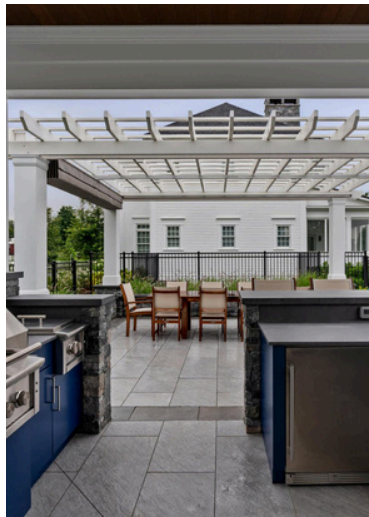

# POOLSCAPE & PATIO

AWARD WINNING PROJECT

This estate features expertly crafted outdoor spaces that balance timeless elegance with functional design. A cobble-edge driveway with hand-laid cobblestone aprons creates a refined arrival, while expansive porcelain patios surround the pool, setting the stage for elevated outdoor living.