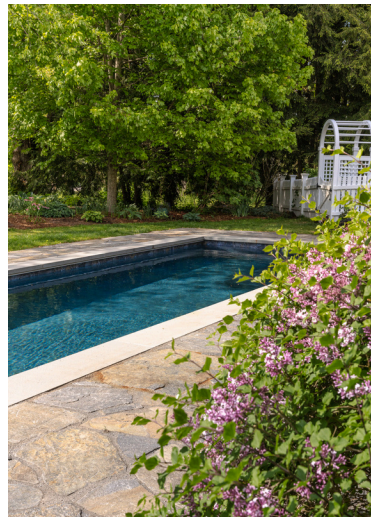

# POOLSCAPE

Every inch of this backyard was reimagined to create a seamless, luxurious space for living and entertaining. From the poolside lounge and shaded dining areas, cozy fire feature, to the open lawn and private guest house, each zone flows effortlessly into the next. It was reimagined to create a seamless, luxurious space for living and entertaining. Modern finishes, lush landscaping, and carefully chosen furnishings combine to deliver a resort-style atmosphere perfect for everything from quiet mornings to lively gatherings.

# POOLSCAPE

Don't let the simplicity of this design fool you. This backyard transformation began with the removal of an aging freeform pool and the creation of a refined, modern space centered

around an elegant lap pool. Designed for both beauty and function, the streamlined pool is framed by a striking flagstone patio. The patio's irregular shapes add visual interest while accentuating the pool's elongated form, resulting in a fresh, timeless outdoor retreat.